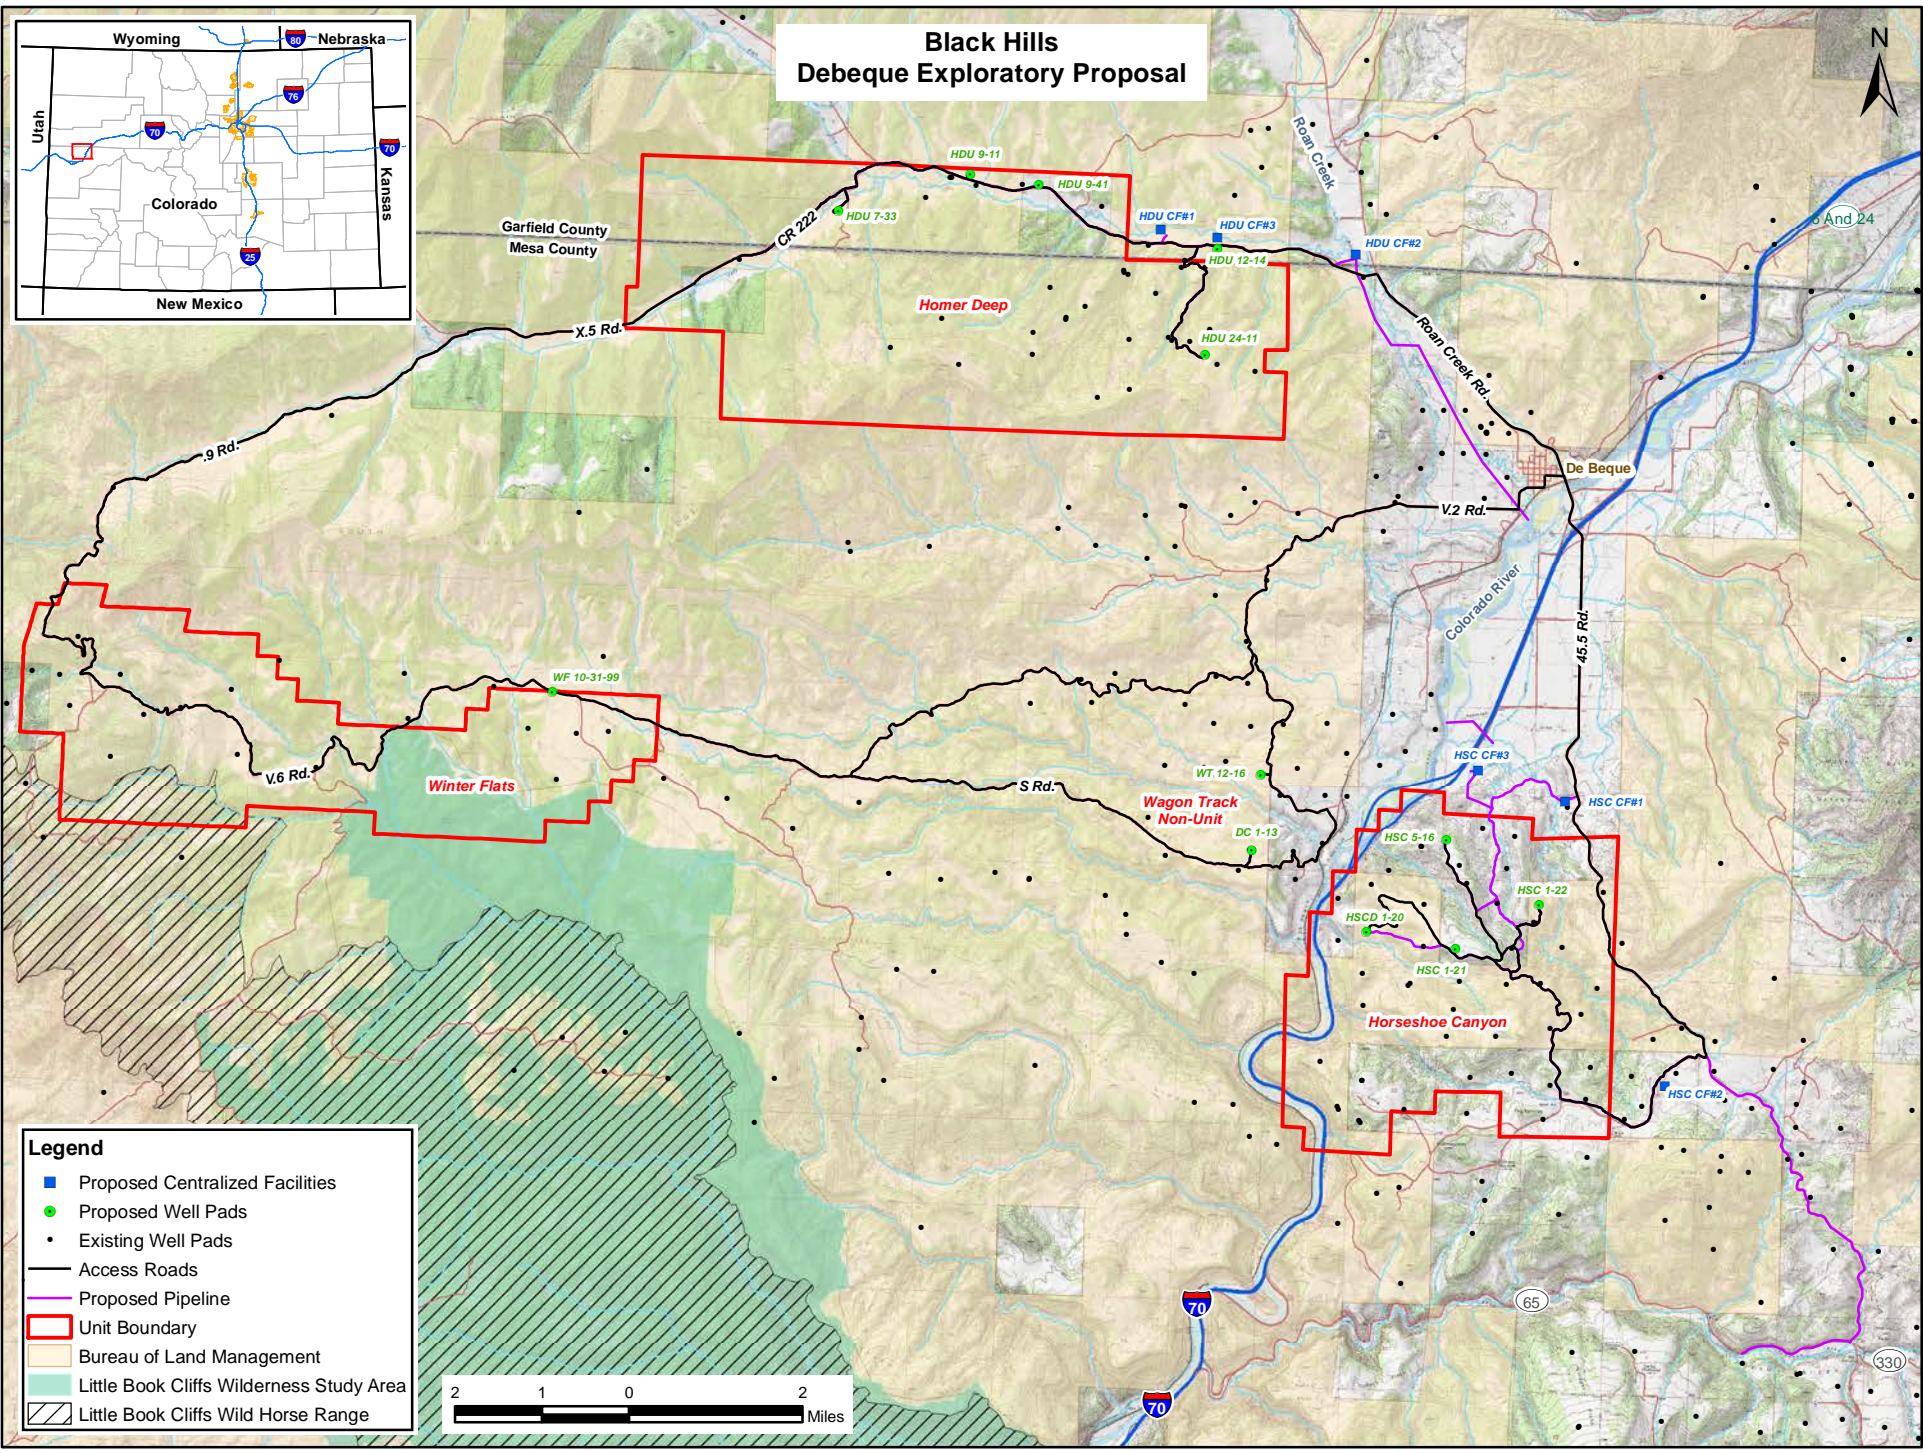

Black Hills Debeque Exploratory Proposal

Legend

- Proposed Centralized Facilities
- Proposed Well Pads
- Existing Well Pads
- Access Roads
- Proposed Pipeline
- ▭ Unit Boundary
- Bureau of Land Management
- Little Book Cliffs Wilderness Study Area
- ▨ Little Book Cliffs Wild Horse Range