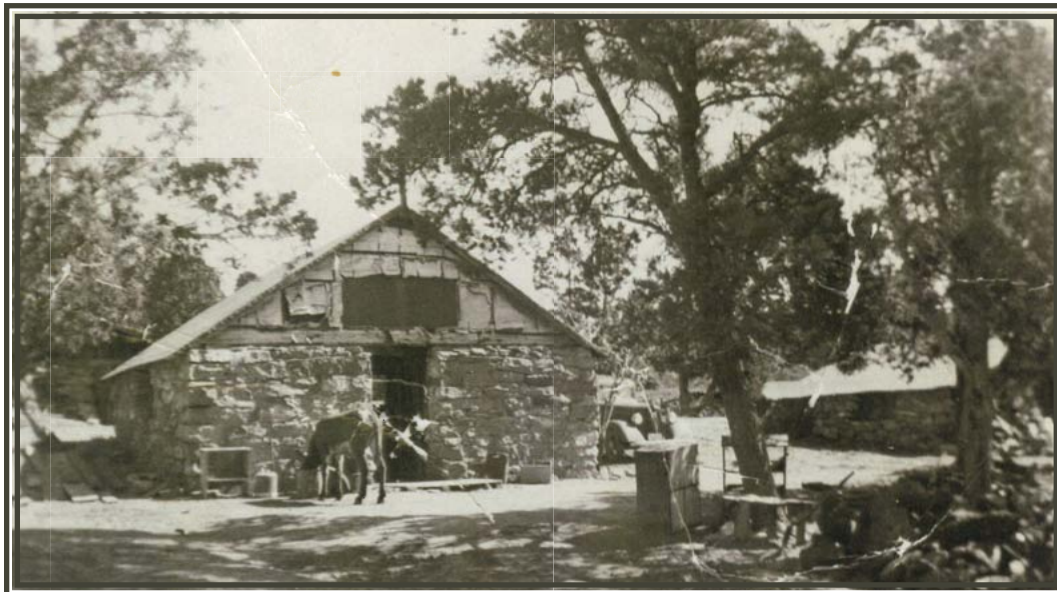

CELEBRATE WITH US!

Saturday, October 22, 2011

IN THE HONOR OF
CALAMITY CAMP'S
DESIGNATION TO THE
National Register of Historic Places

THE FESTIVITIES TAKE PLACE at Gateway Canyons Resort

The evening's events will kick off at 6pm with live music,
guest speakers and dinner provided at \$10 per person