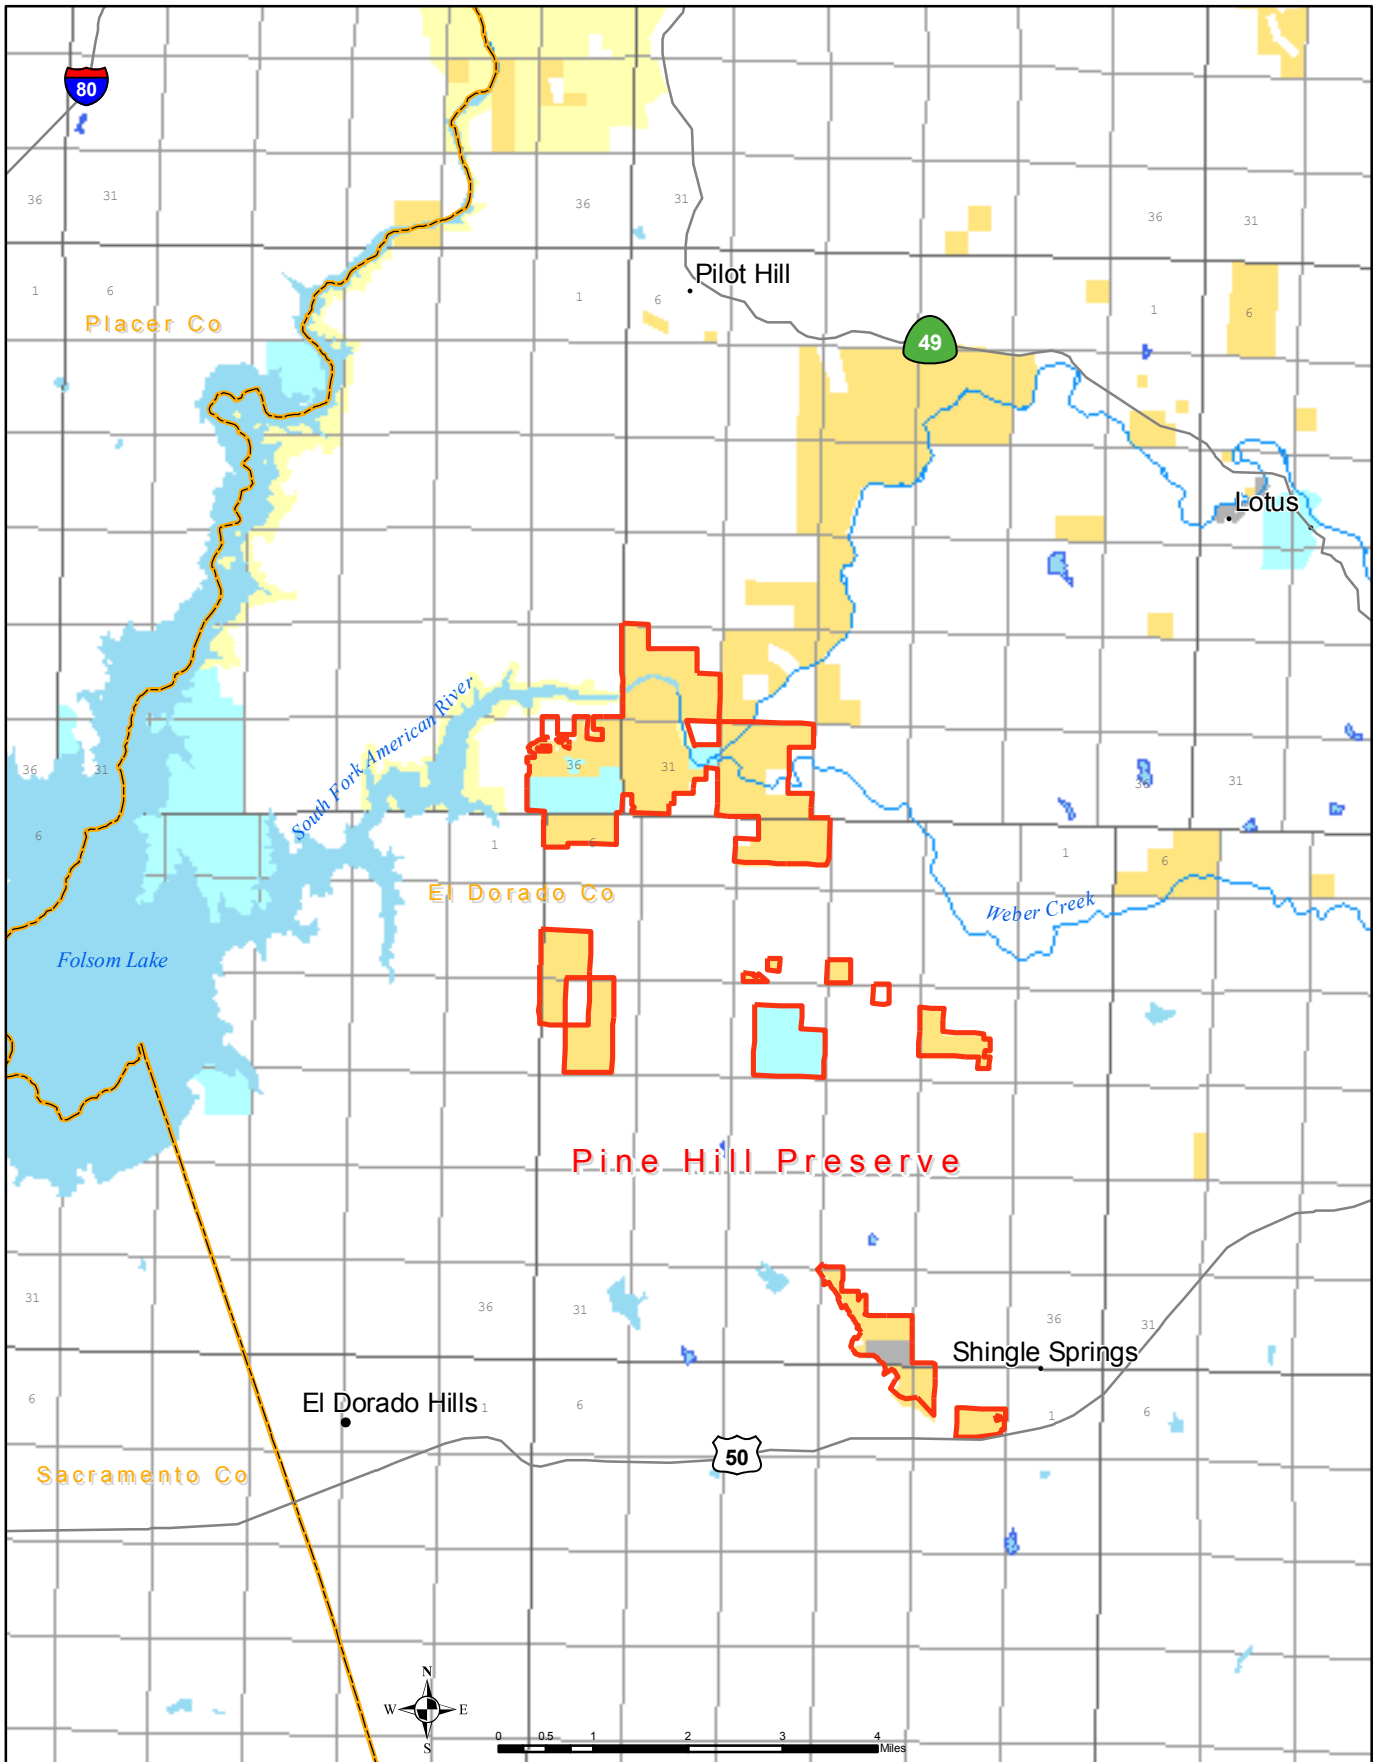

R8E

R9E

R10E

T12N

T12N

T11N

T11N

T10N

T10N

T9N

T9N

- Pine Hill Preserve Boundary
- US Fish and Wildlife Service
- Land Status**
- Bureau of Land Management
- Military
- US Forest Service
- Other Federal
- National Park Service
- State
- Bureau of Reclamation
- County/City/Regional
- Private/Other