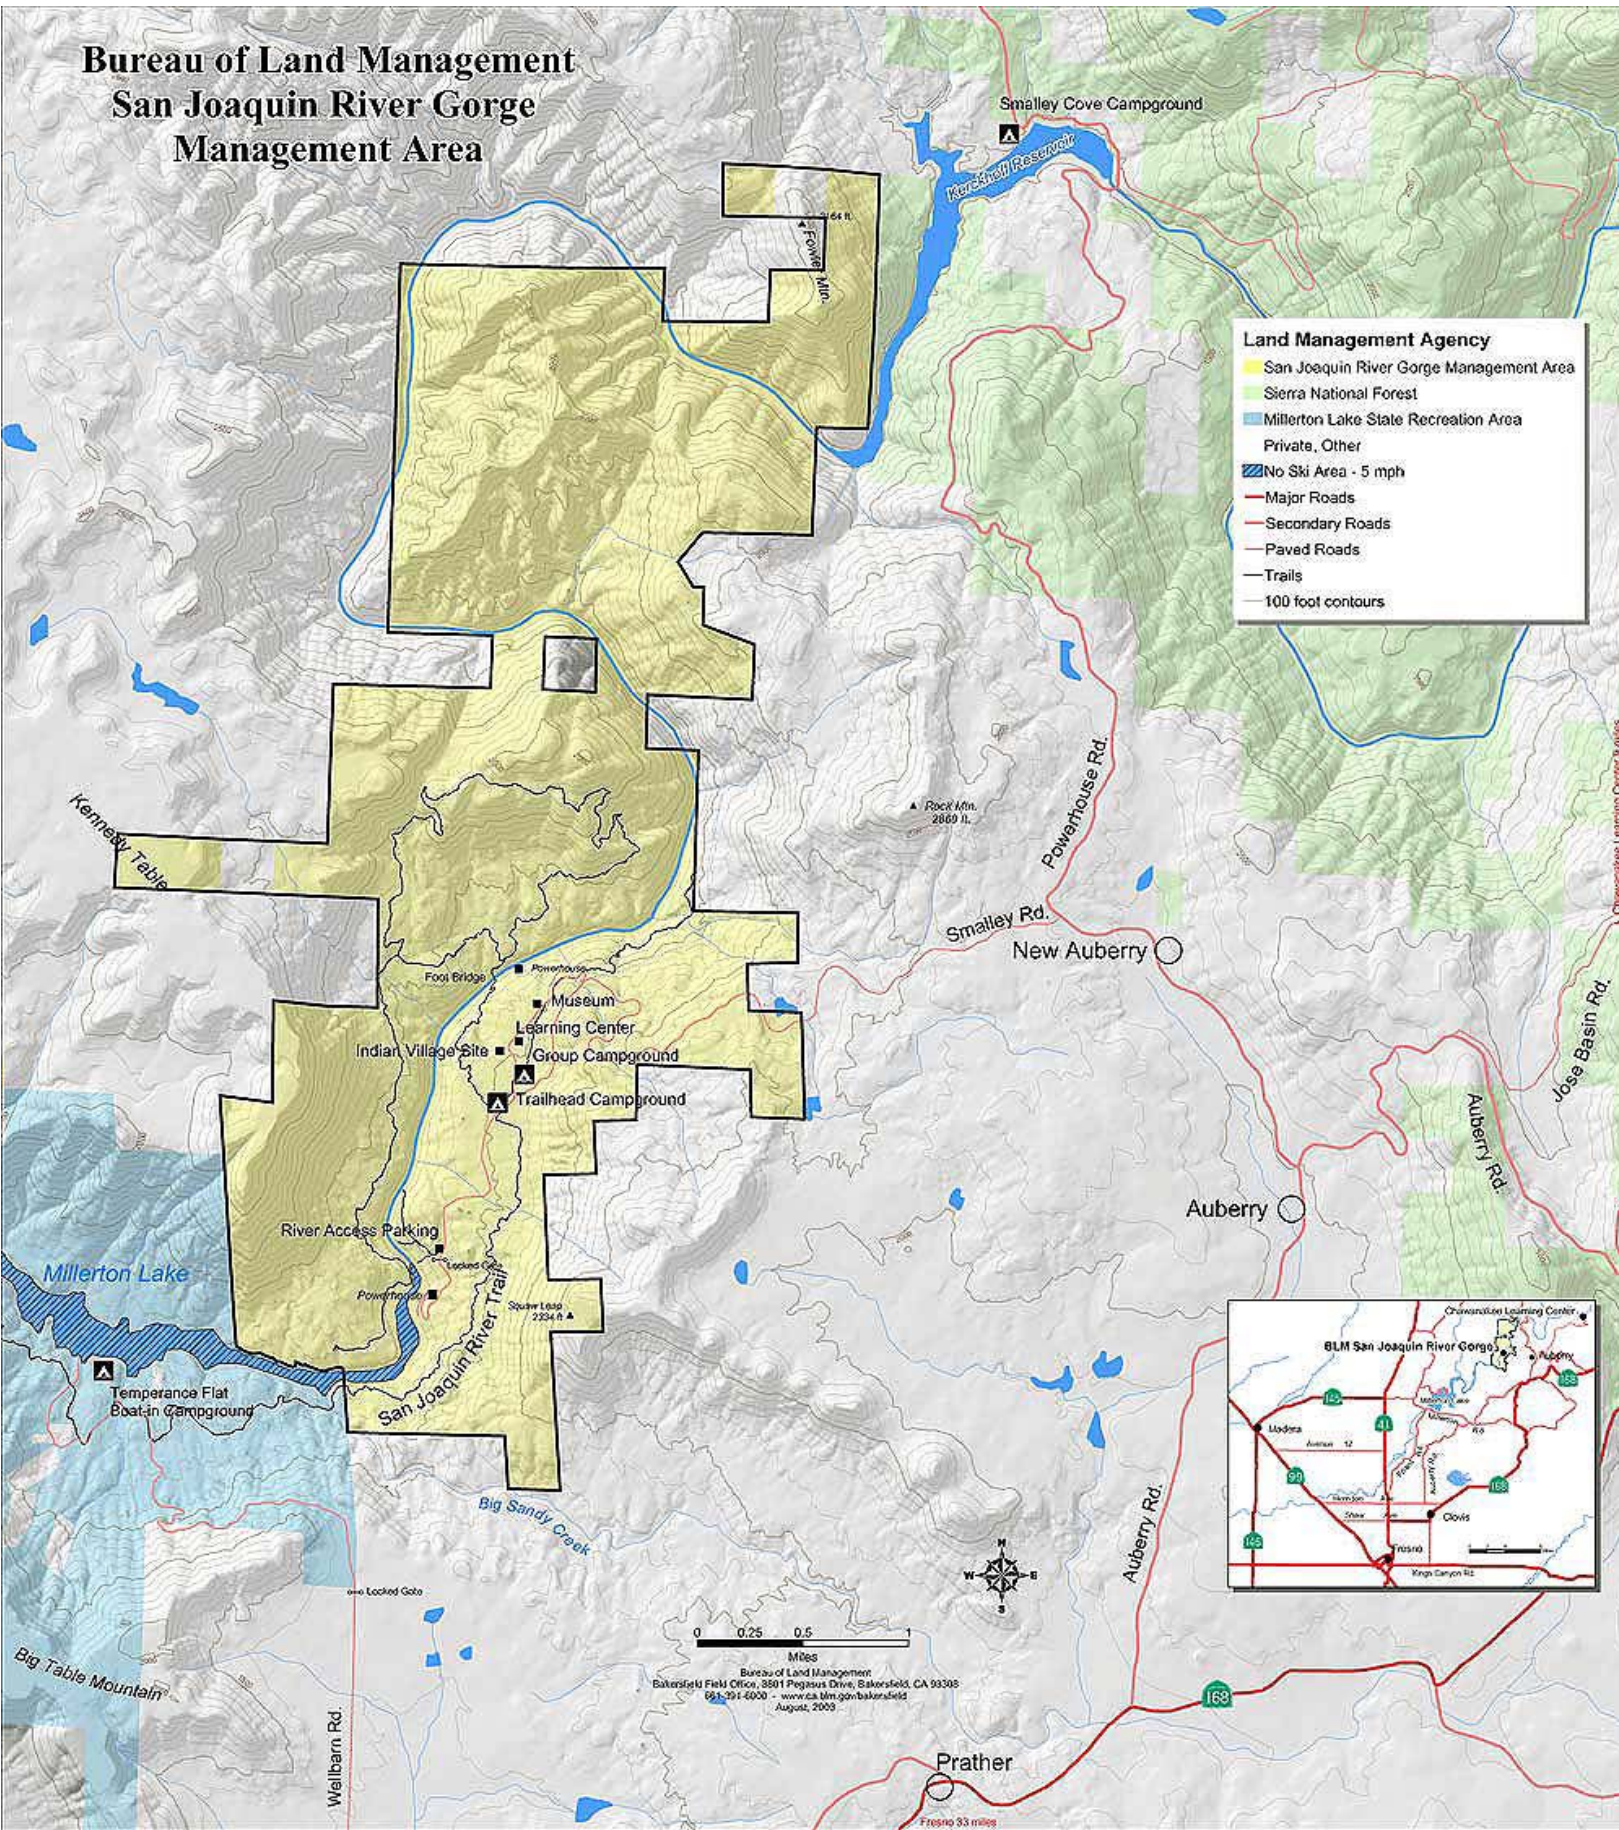

Bureau of Land Management San Joaquin River Gorge Management Area

Land Management Agency

- San Joaquin River Gorge Management Area
- Sierra National Forest
- Millerton Lake State Recreation Area
- Private, Other
- No Ski Area - 5 mph
- Major Roads
- Secondary Roads
- Paved Roads
- Trails
- 100 foot contours

0 0.25 0.5 1
Miles

Bureau of Land Management
Bakersfield Field Office, 3501 Peguero Drive, Bakersfield, CA 93308
805-391-6900 - www.blm.gov/bakersfield
August, 2009

Prather

Fresno 93 miles