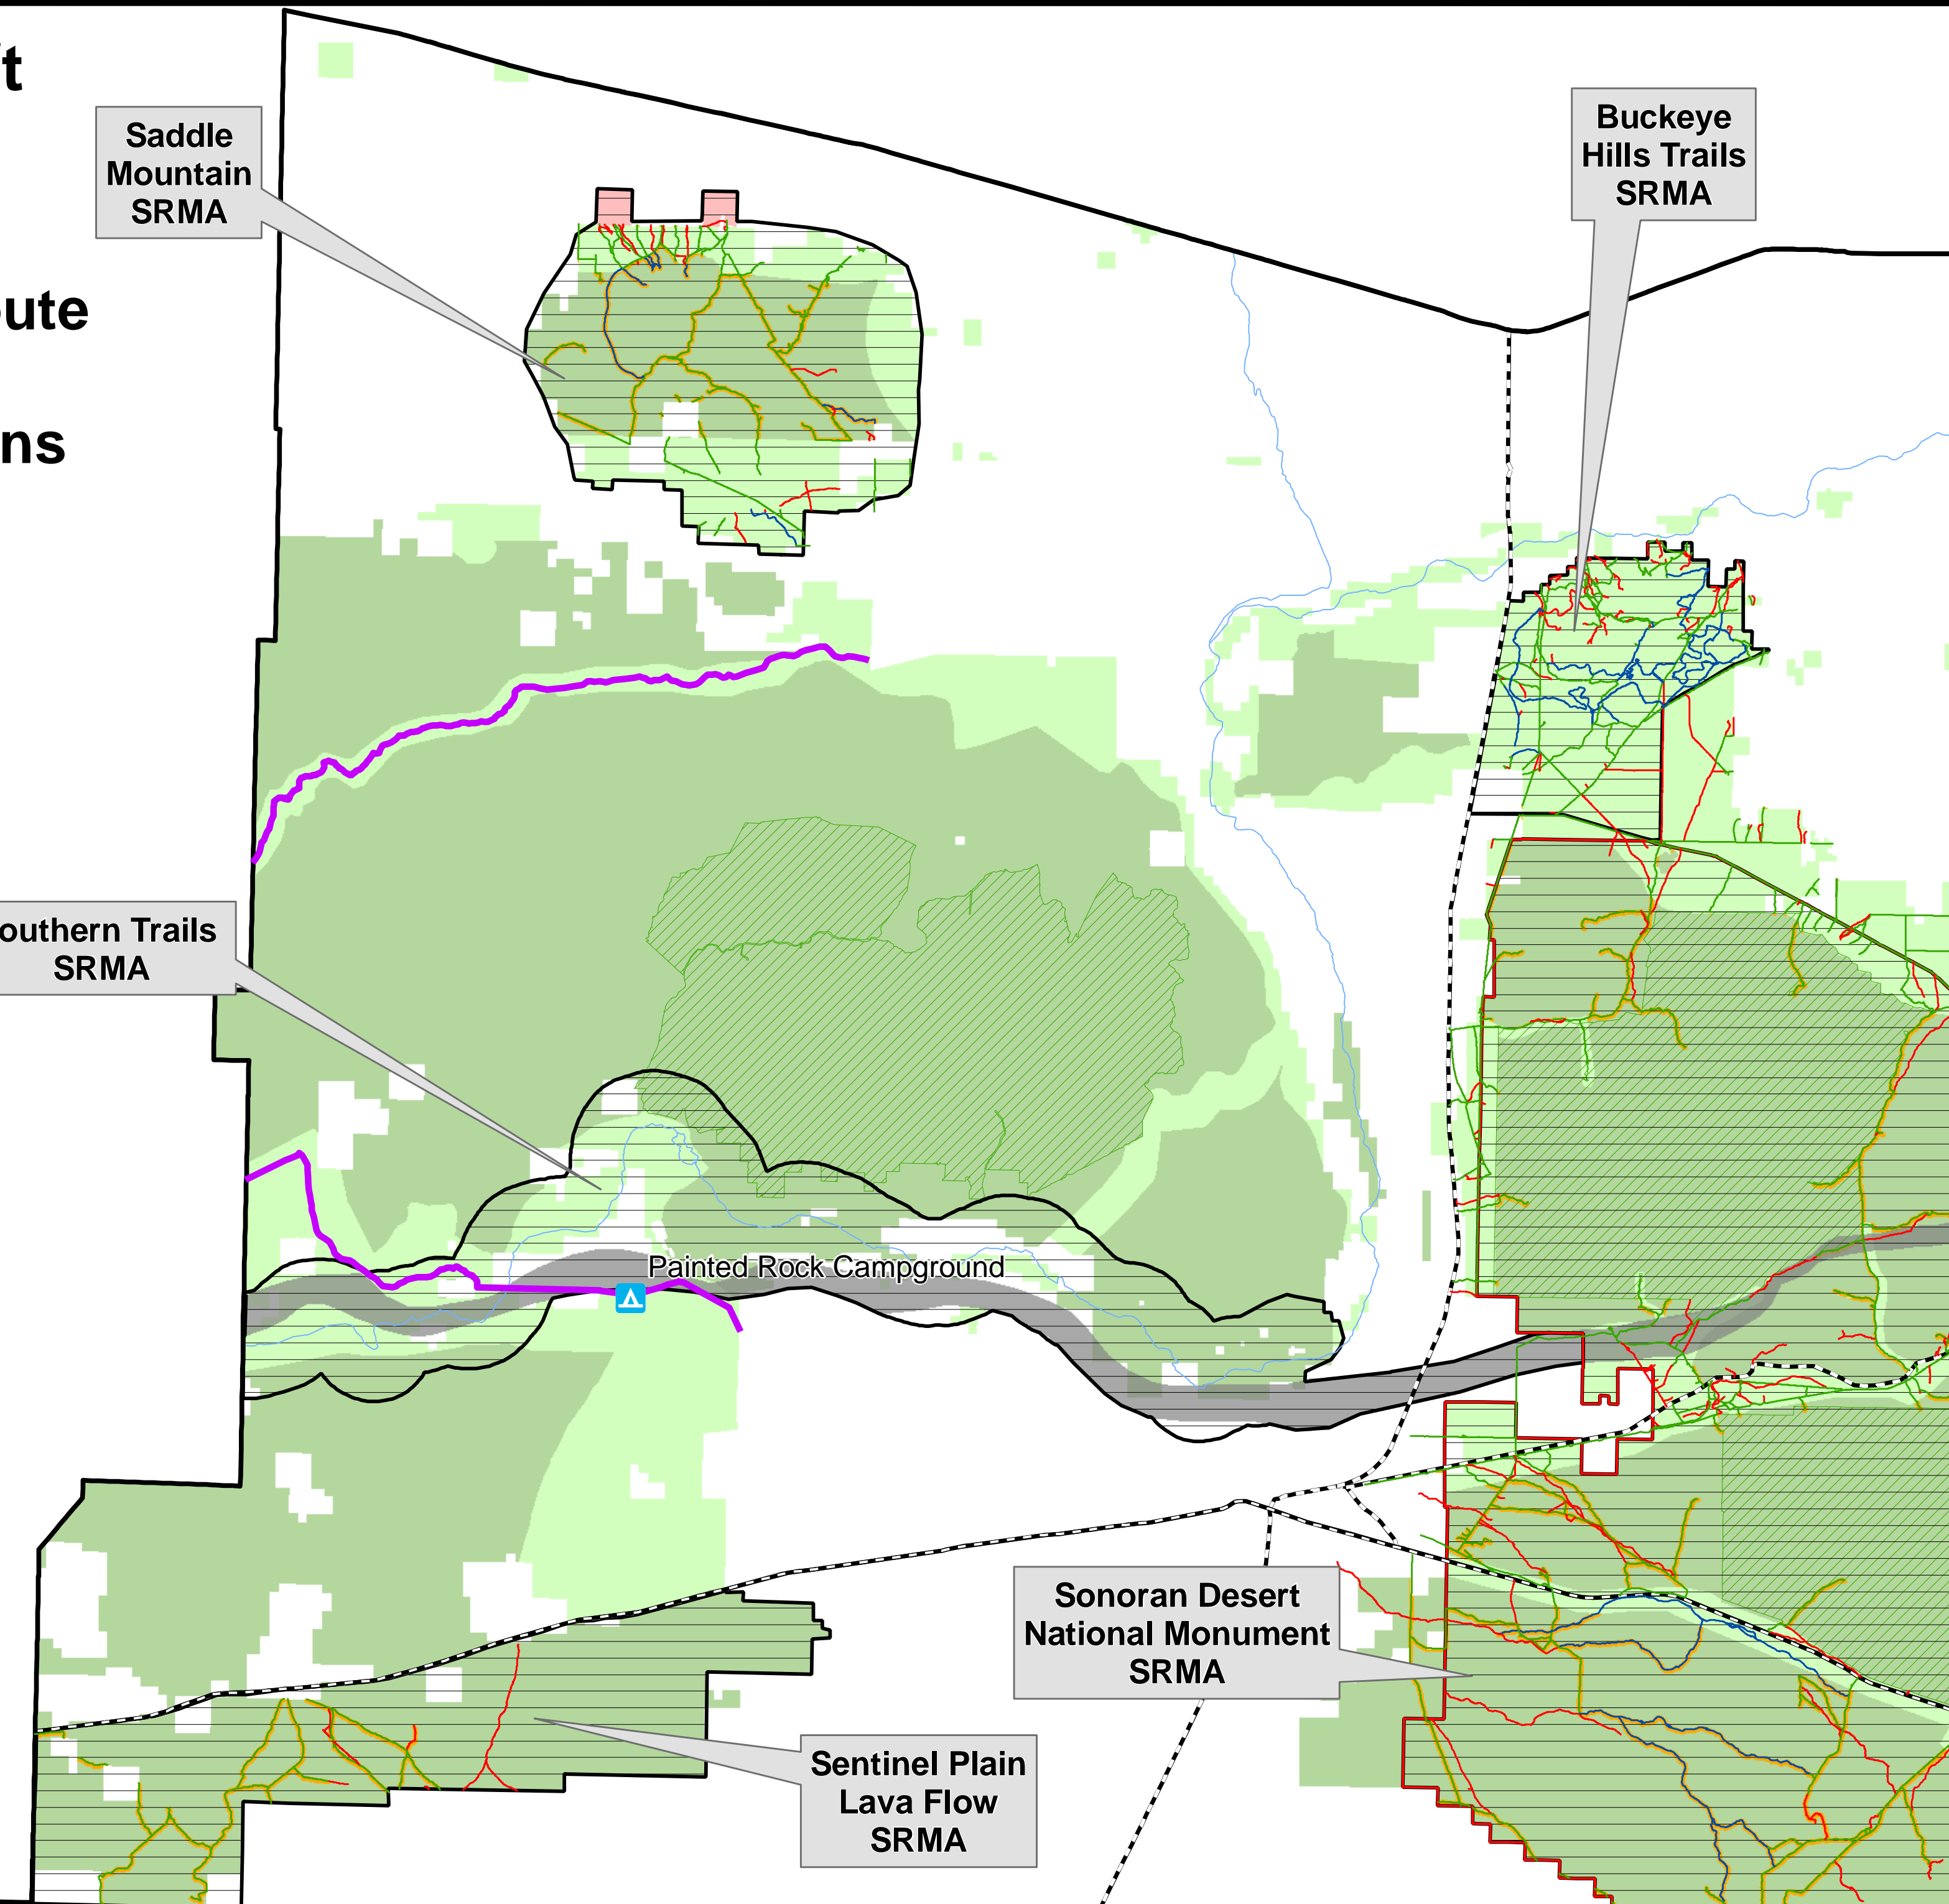

Preliminary Draft Alternative B

Recreation and Route Designations Gila Bend Mountains

Legend

- Juan Bautista de Anza National Historic Trail
- Scenic Routes
- Campgrounds
- Wilderness Area
- Recreation Management Zones**
 - Community Interface
 - Front Country
 - Passage
 - Back Country
- Proposed Designation**
 - Special Recreation Management Areas (SRMA)
- Route Designation**
 - Open to Vehicles
 - Limited to Vehicles
 - Closed to Vehicles
- General Reference**
 - Interstate or State Route
 - Rivers
- Planning Areas**
 - Phoenix South
 - Sonoran Desert National Monument

Preliminary Draft Alternative C

Recreation and Route Designations Gila Bend Mountains

- Legend**
- Juan Bautista de Anza National Historic Trail
 - Scenic Routes
 - Campgrounds
 - Wilderness Area
 - Recreation Management Zones**
 - Community Interface
 - Front Country
 - Passage
 - Back Country
 - Proposed Designation**
 - Special Recreation Management Areas (SRMA)
 - Route Designation**
 - Open to Vehicles
 - Limited to Vehicles
 - Closed to Vehicles
 - General Reference**
 - Interstate or State Route
 - Rivers
 - Planning Areas**
 - Phoenix South
 - Sonoran Desert National Monument

Preliminary Draft Alternative D

Recreation and Route Designations Gila Bend Mountains

Legend

- Juan Bautista de Anza National Historic Trail
- Scenic Routes
- Campgrounds
- Wilderness Area
- Recreation Management Zones**
 - Community Interface
 - Front Country
 - Passage
 - Back Country
- Proposed Designation**
 - Area of Critical Environmental Concern ACEC
 - Special Recreation Management Areas (SRMA)
- Route Designation**
 - Open to Vehicles
 - Limited to Vehicles
 - Closed to Vehicles
- General Reference**
 - Interstate or State Route
 - Rivers
- Planning Areas**
 - Phoenix South
 - Sonoran Desert National Monument