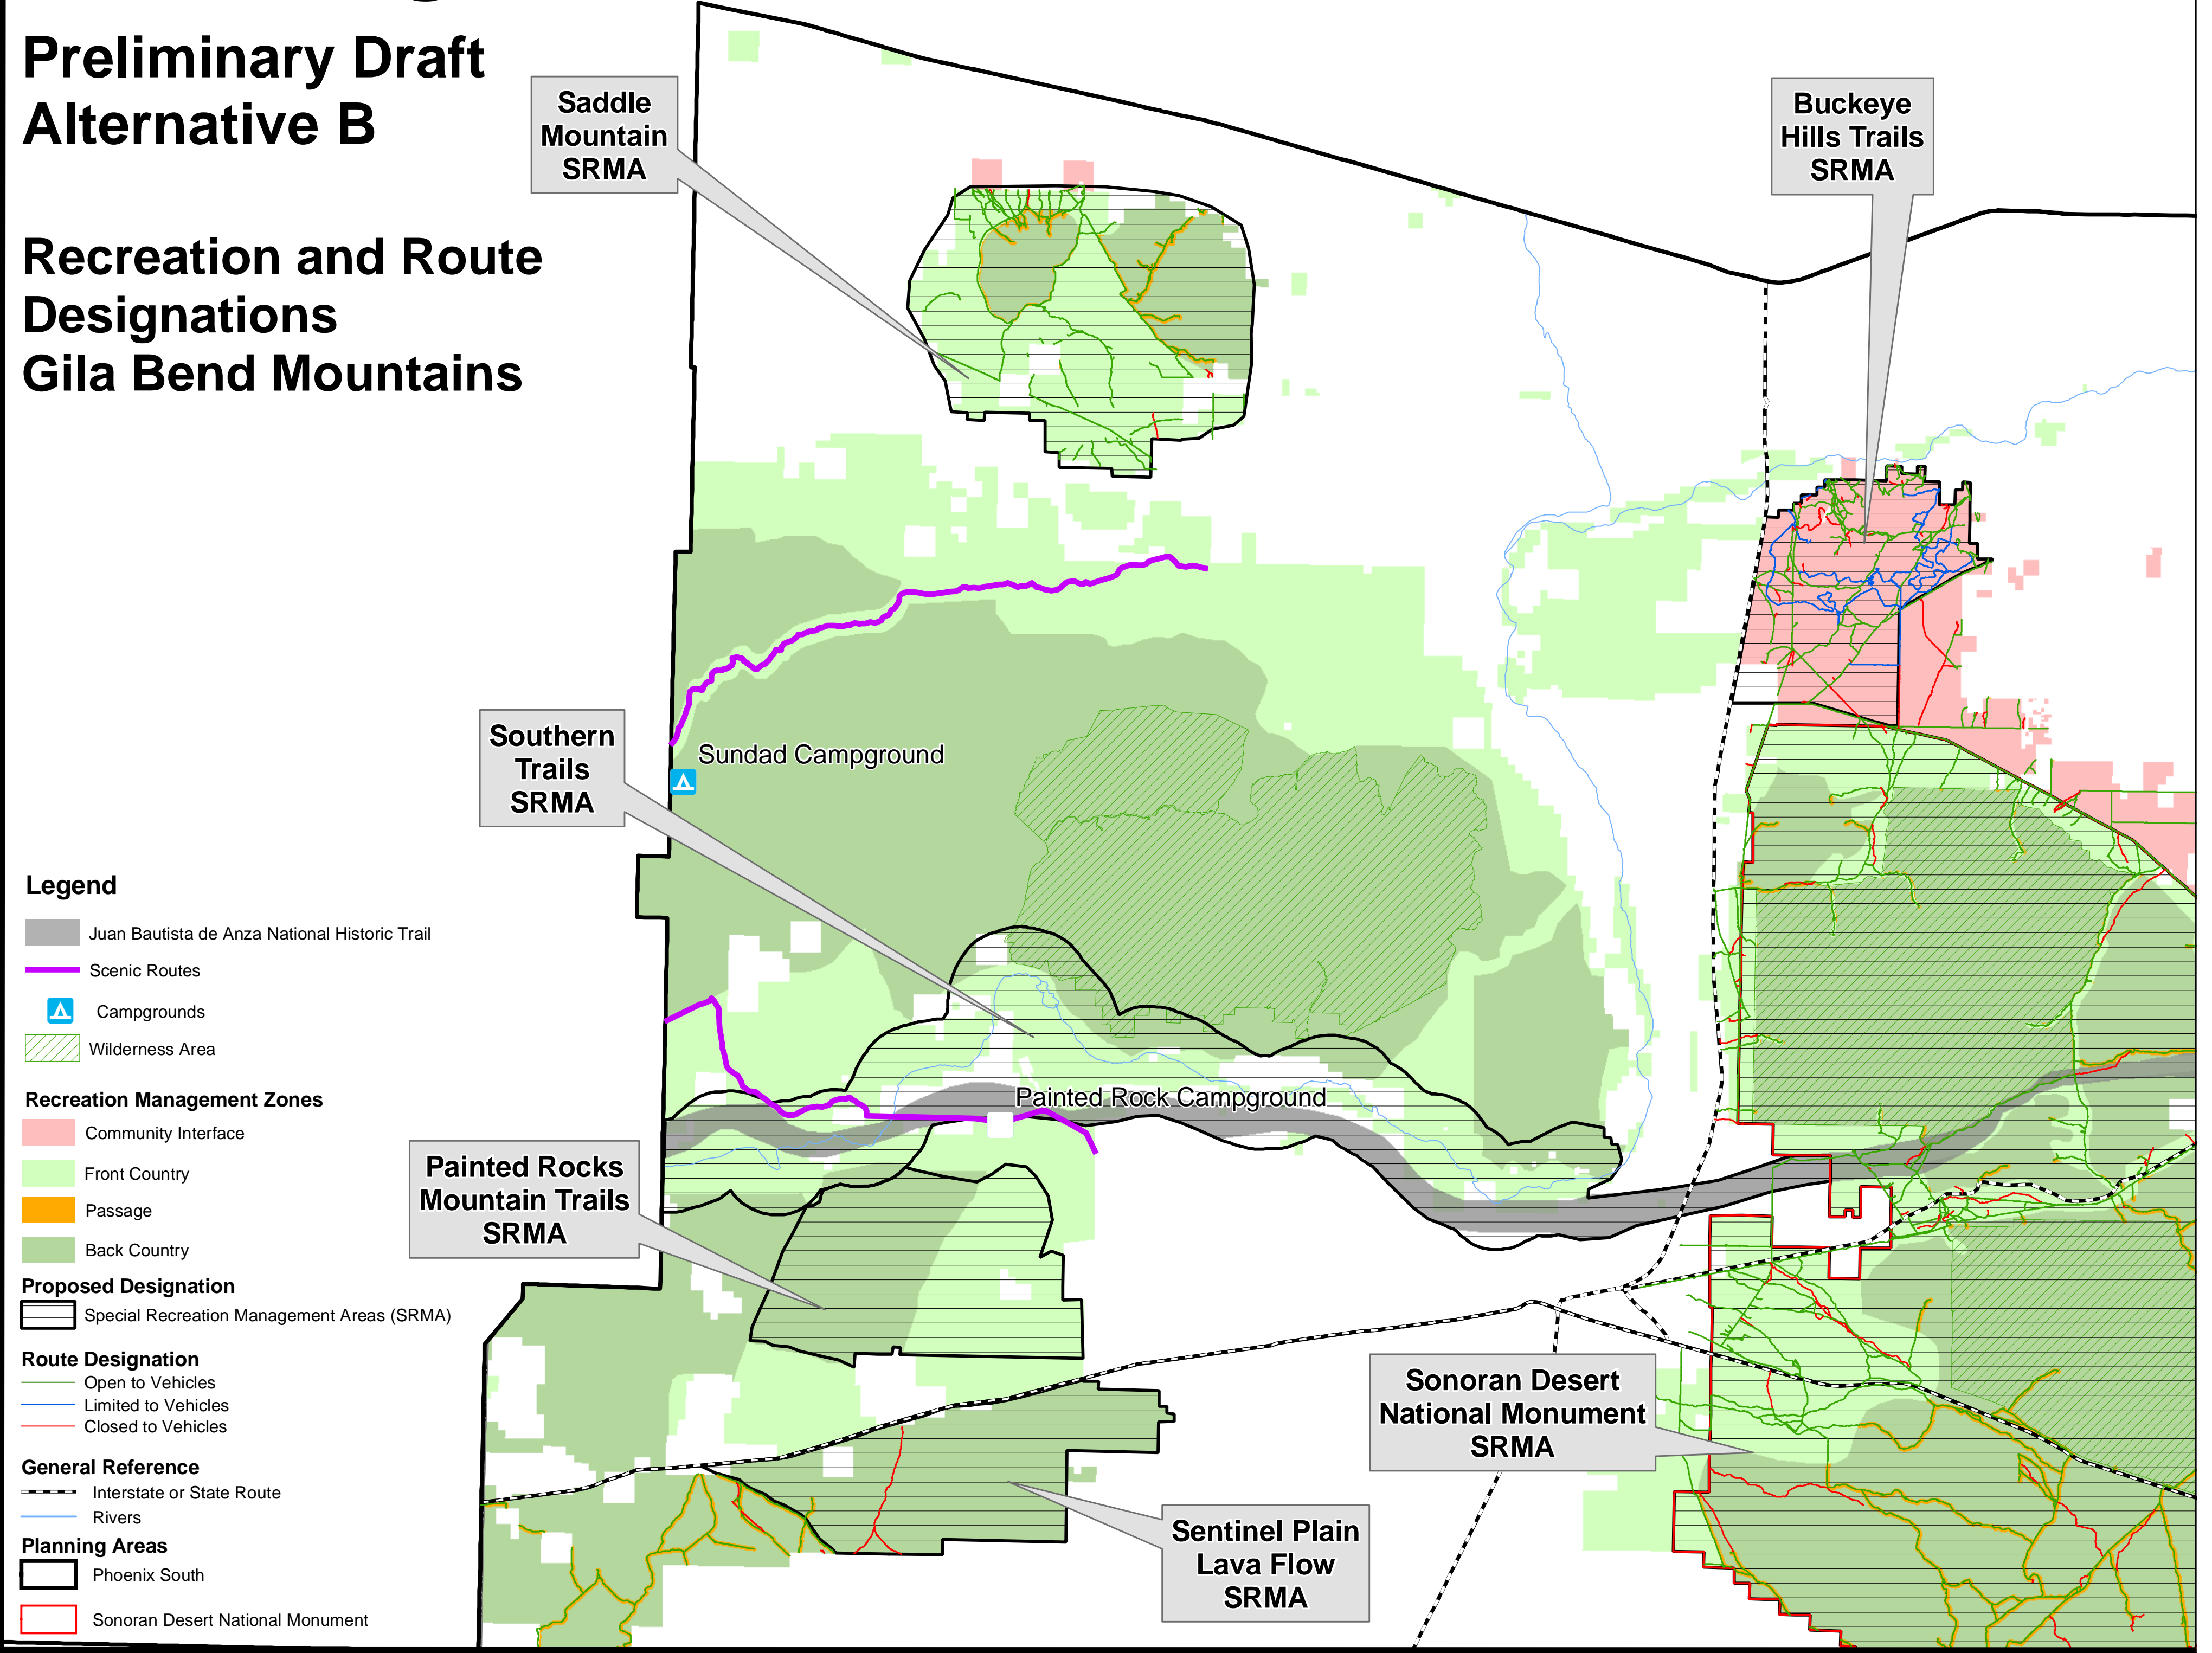

Preliminary Draft Alternative B

Recreation and Route Designations Gila Bend Mountains

Legend

- Juan Bautista de Anza National Historic Trail
- Scenic Routes
- Campgrounds
- Wilderness Area
- Recreation Management Zones**
 - Community Interface
 - Front Country
 - Passage
 - Back Country
- Proposed Designation**
 - Special Recreation Management Areas (SRMA)
- Route Designation**
 - Open to Vehicles
 - Limited to Vehicles
 - Closed to Vehicles
- General Reference**
 - Interstate or State Route
 - Rivers
- Planning Areas**
 - Phoenix South
 - Sonoran Desert National Monument

Preliminary Draft Alternative C

Recreation and Route Designations Gila Bend Mountains

- Legend**
- Juan Bautista de Anza National Historic Trail
 - Scenic Routes
 - Campgrounds
 - Wilderness Area
 - Recreation Management Zones**
 - Community Interface
 - Front Country
 - Passage
 - Back Country
 - Proposed Designation**
 - Special Recreation Management Areas (SRMA)
 - Route Designation**
 - Open to Vehicles
 - Limited to Vehicles
 - Closed to Vehicles
 - General Reference**
 - Interstate or State Route
 - Rivers
 - Planning Areas**
 - Phoenix South
 - Sonoran Desert National Monument

Preliminary Draft Alternative D

Recreation and Route Designations Gila Bend Mountains

Legend

- Juan Bautista de Anza National Historic Trail
- Scenic Routes
- Campgrounds
- Wilderness Area
- Recreation Management Zones**
 - Community Interface
 - Front Country
 - Passage
 - Back Country
- Proposed Designation**
 - Area of Critical Environmental Concern ACEC
 - Special Recreation Management Areas (SRMA)
- Route Designation**
 - Open to Vehicles
 - Limited to Vehicles
 - Closed to Vehicles
- General Reference**
 - Interstate or State Route
 - Rivers
- Planning Areas**
 - Phoenix South
 - Sonoran Desert National Monument