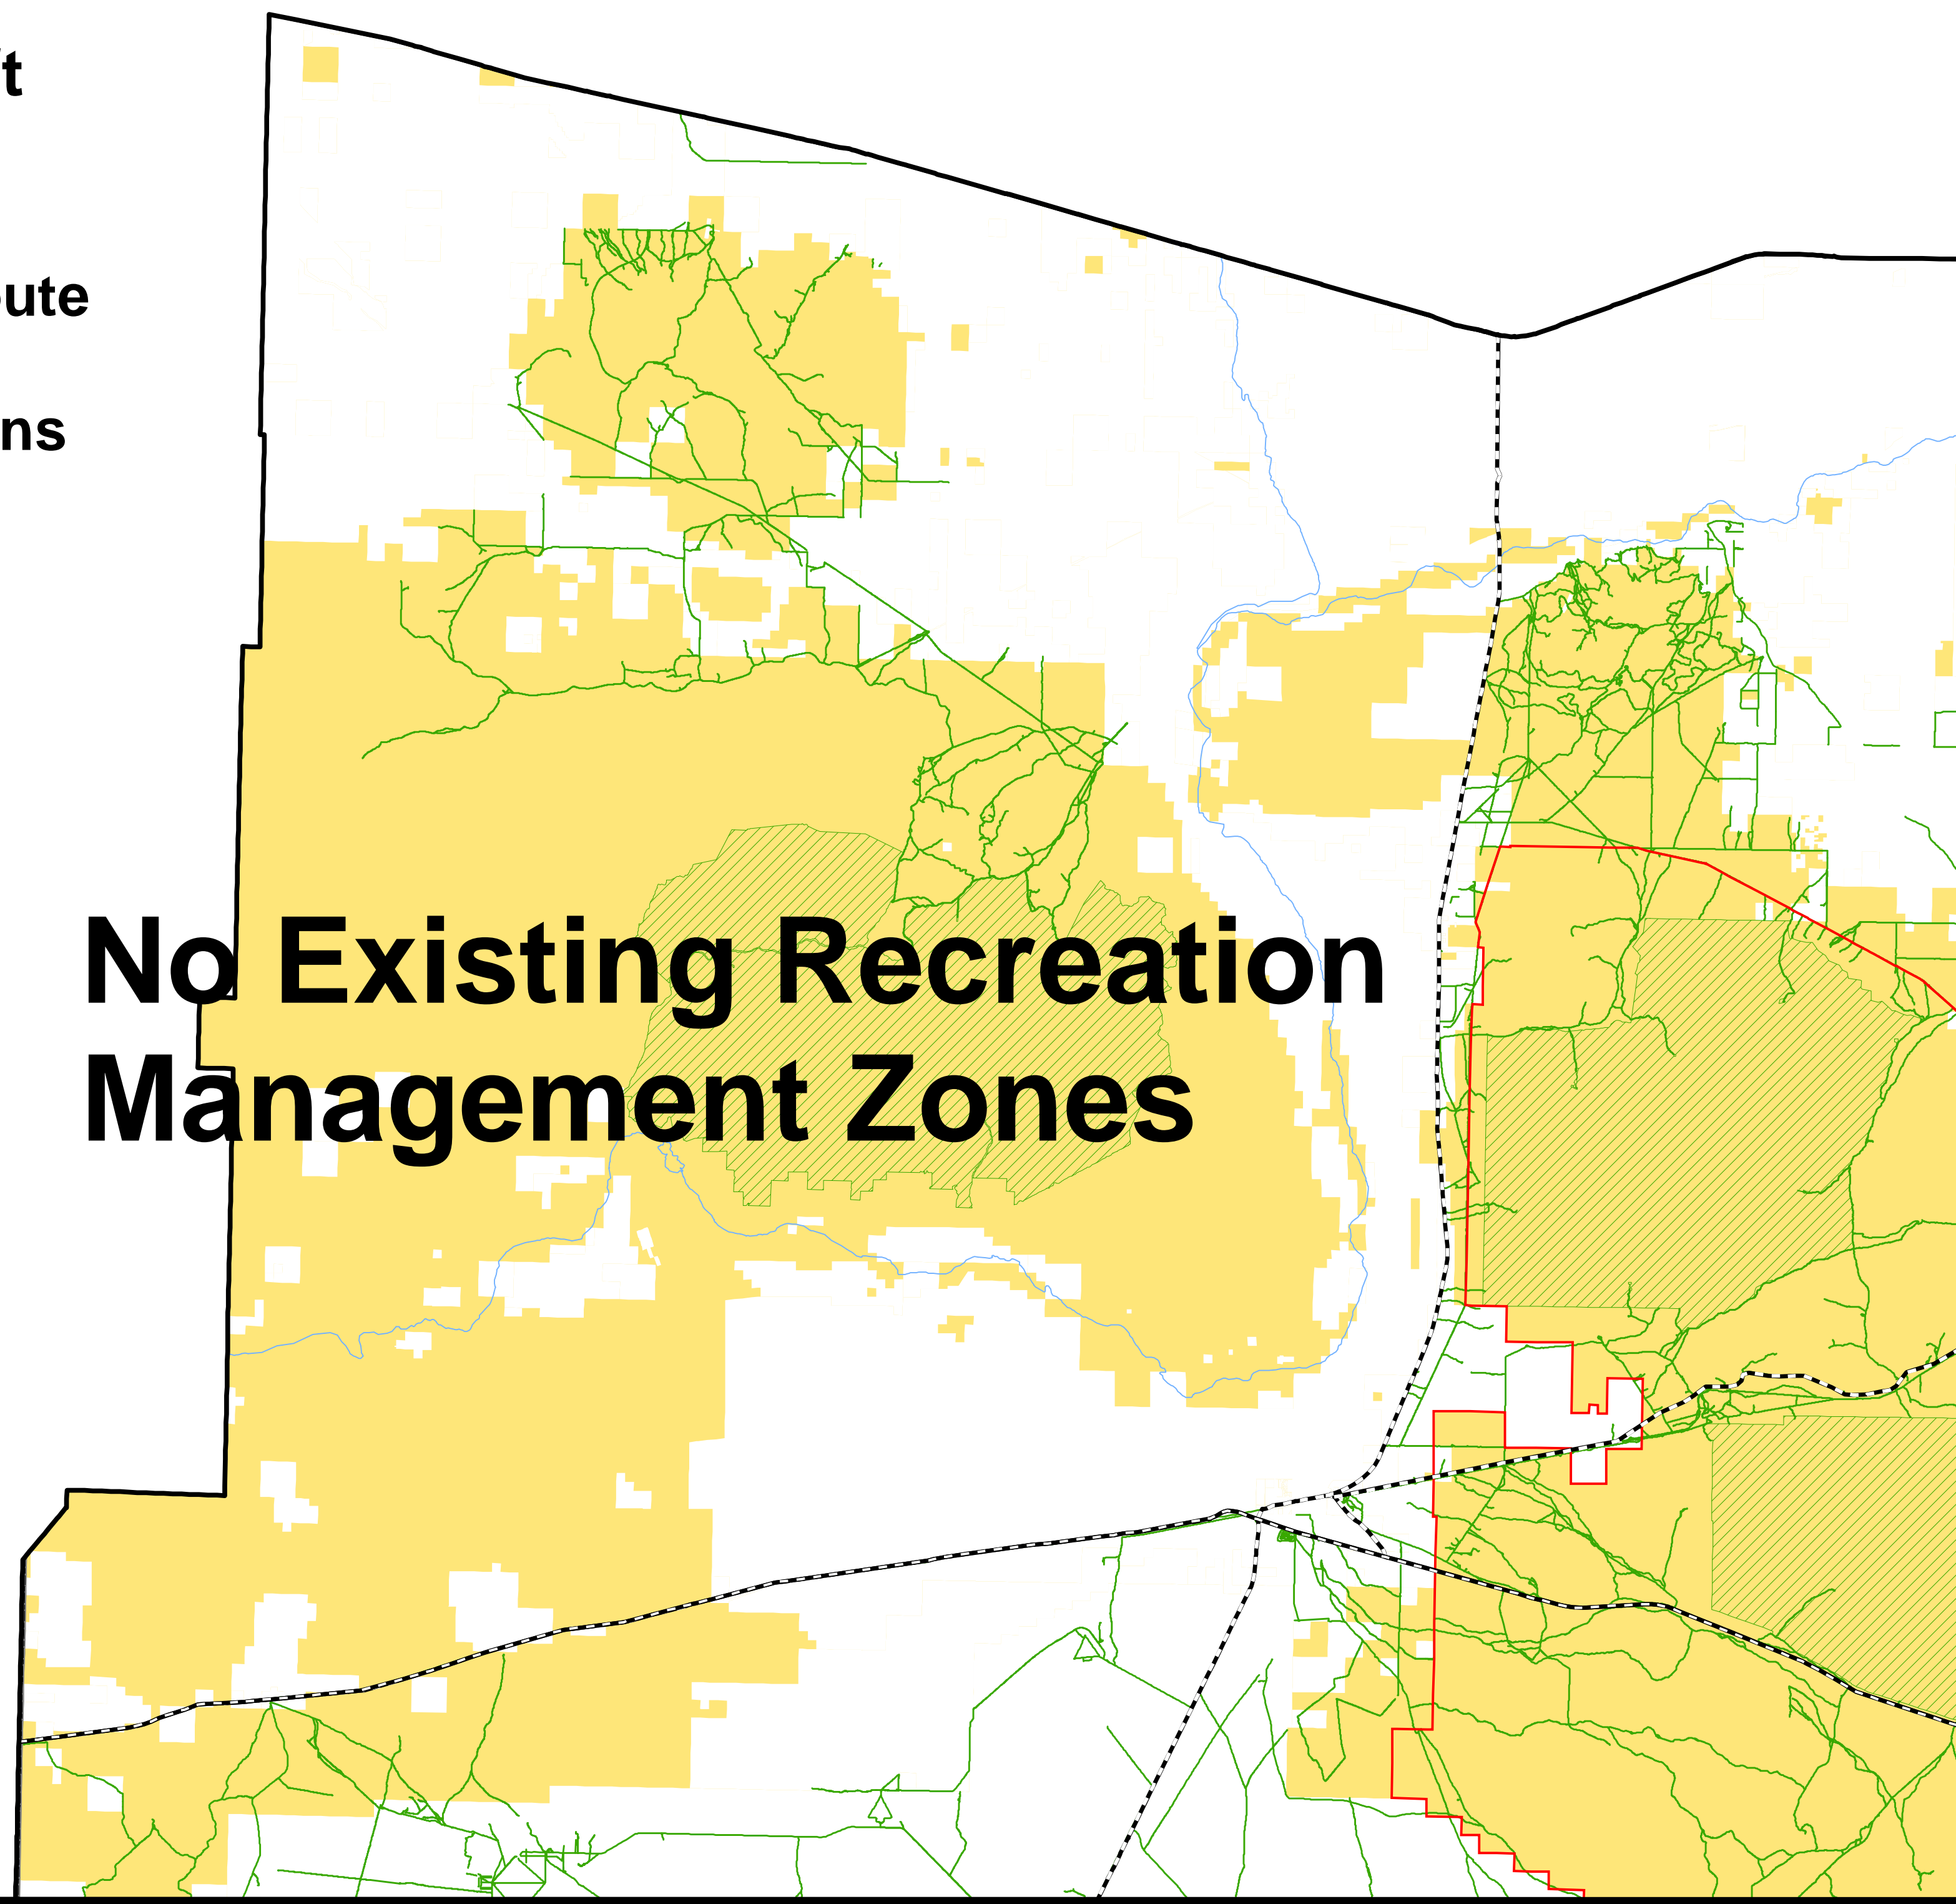

Recreation and Route Designations

Preliminary Draft Alternative A

Recreation and Route Designations Gila Bend Mountains

No Existing Recreation Management Zones

- Legend**
- Bureau of Land Management
 - Wilderness Area
 - Route Designation**
 - Open to Vehicles
 - General Reference**
 - Interstate or State Route
 - Rivers
 - Planning Areas**
 - Phoenix South
 - Sonoran Desert National Monument

Preliminary Draft Alternative B

Recreation and Route Designations Gila Bend Mountains

Legend

- Juan Bautista de Anza National Historic Trail
- Scenic Routes
- Campgrounds
- Wilderness Area
- Recreation Management Zones**
 - Community Interface
 - Front Country
 - Passage
 - Back Country
- Proposed Designation**
 - Special Recreation Management Areas (SRMA)
- Route Designation**
 - Open to Vehicles
 - Limited to Vehicles
 - Closed to Vehicles
- General Reference**
 - Interstate or State Route
 - Rivers
- Planning Areas**
 - Phoenix South
 - Sonoran Desert National Monument

Preliminary Draft Alternative C

Recreation and Route Designations Gila Bend Mountains

- Legend**
- Juan Bautista de Anza National Historic Trail
 - Scenic Routes
 - Campgrounds
 - Wilderness Area
 - Recreation Management Zones**
 - Community Interface
 - Front Country
 - Passage
 - Back Country
 - Proposed Designation**
 - Special Recreation Management Areas (SRMA)
 - Route Designation**
 - Open to Vehicles
 - Limited to Vehicles
 - Closed to Vehicles
 - General Reference**
 - Interstate or State Route
 - Rivers
 - Planning Areas**
 - Phoenix South
 - Sonoran Desert National Monument