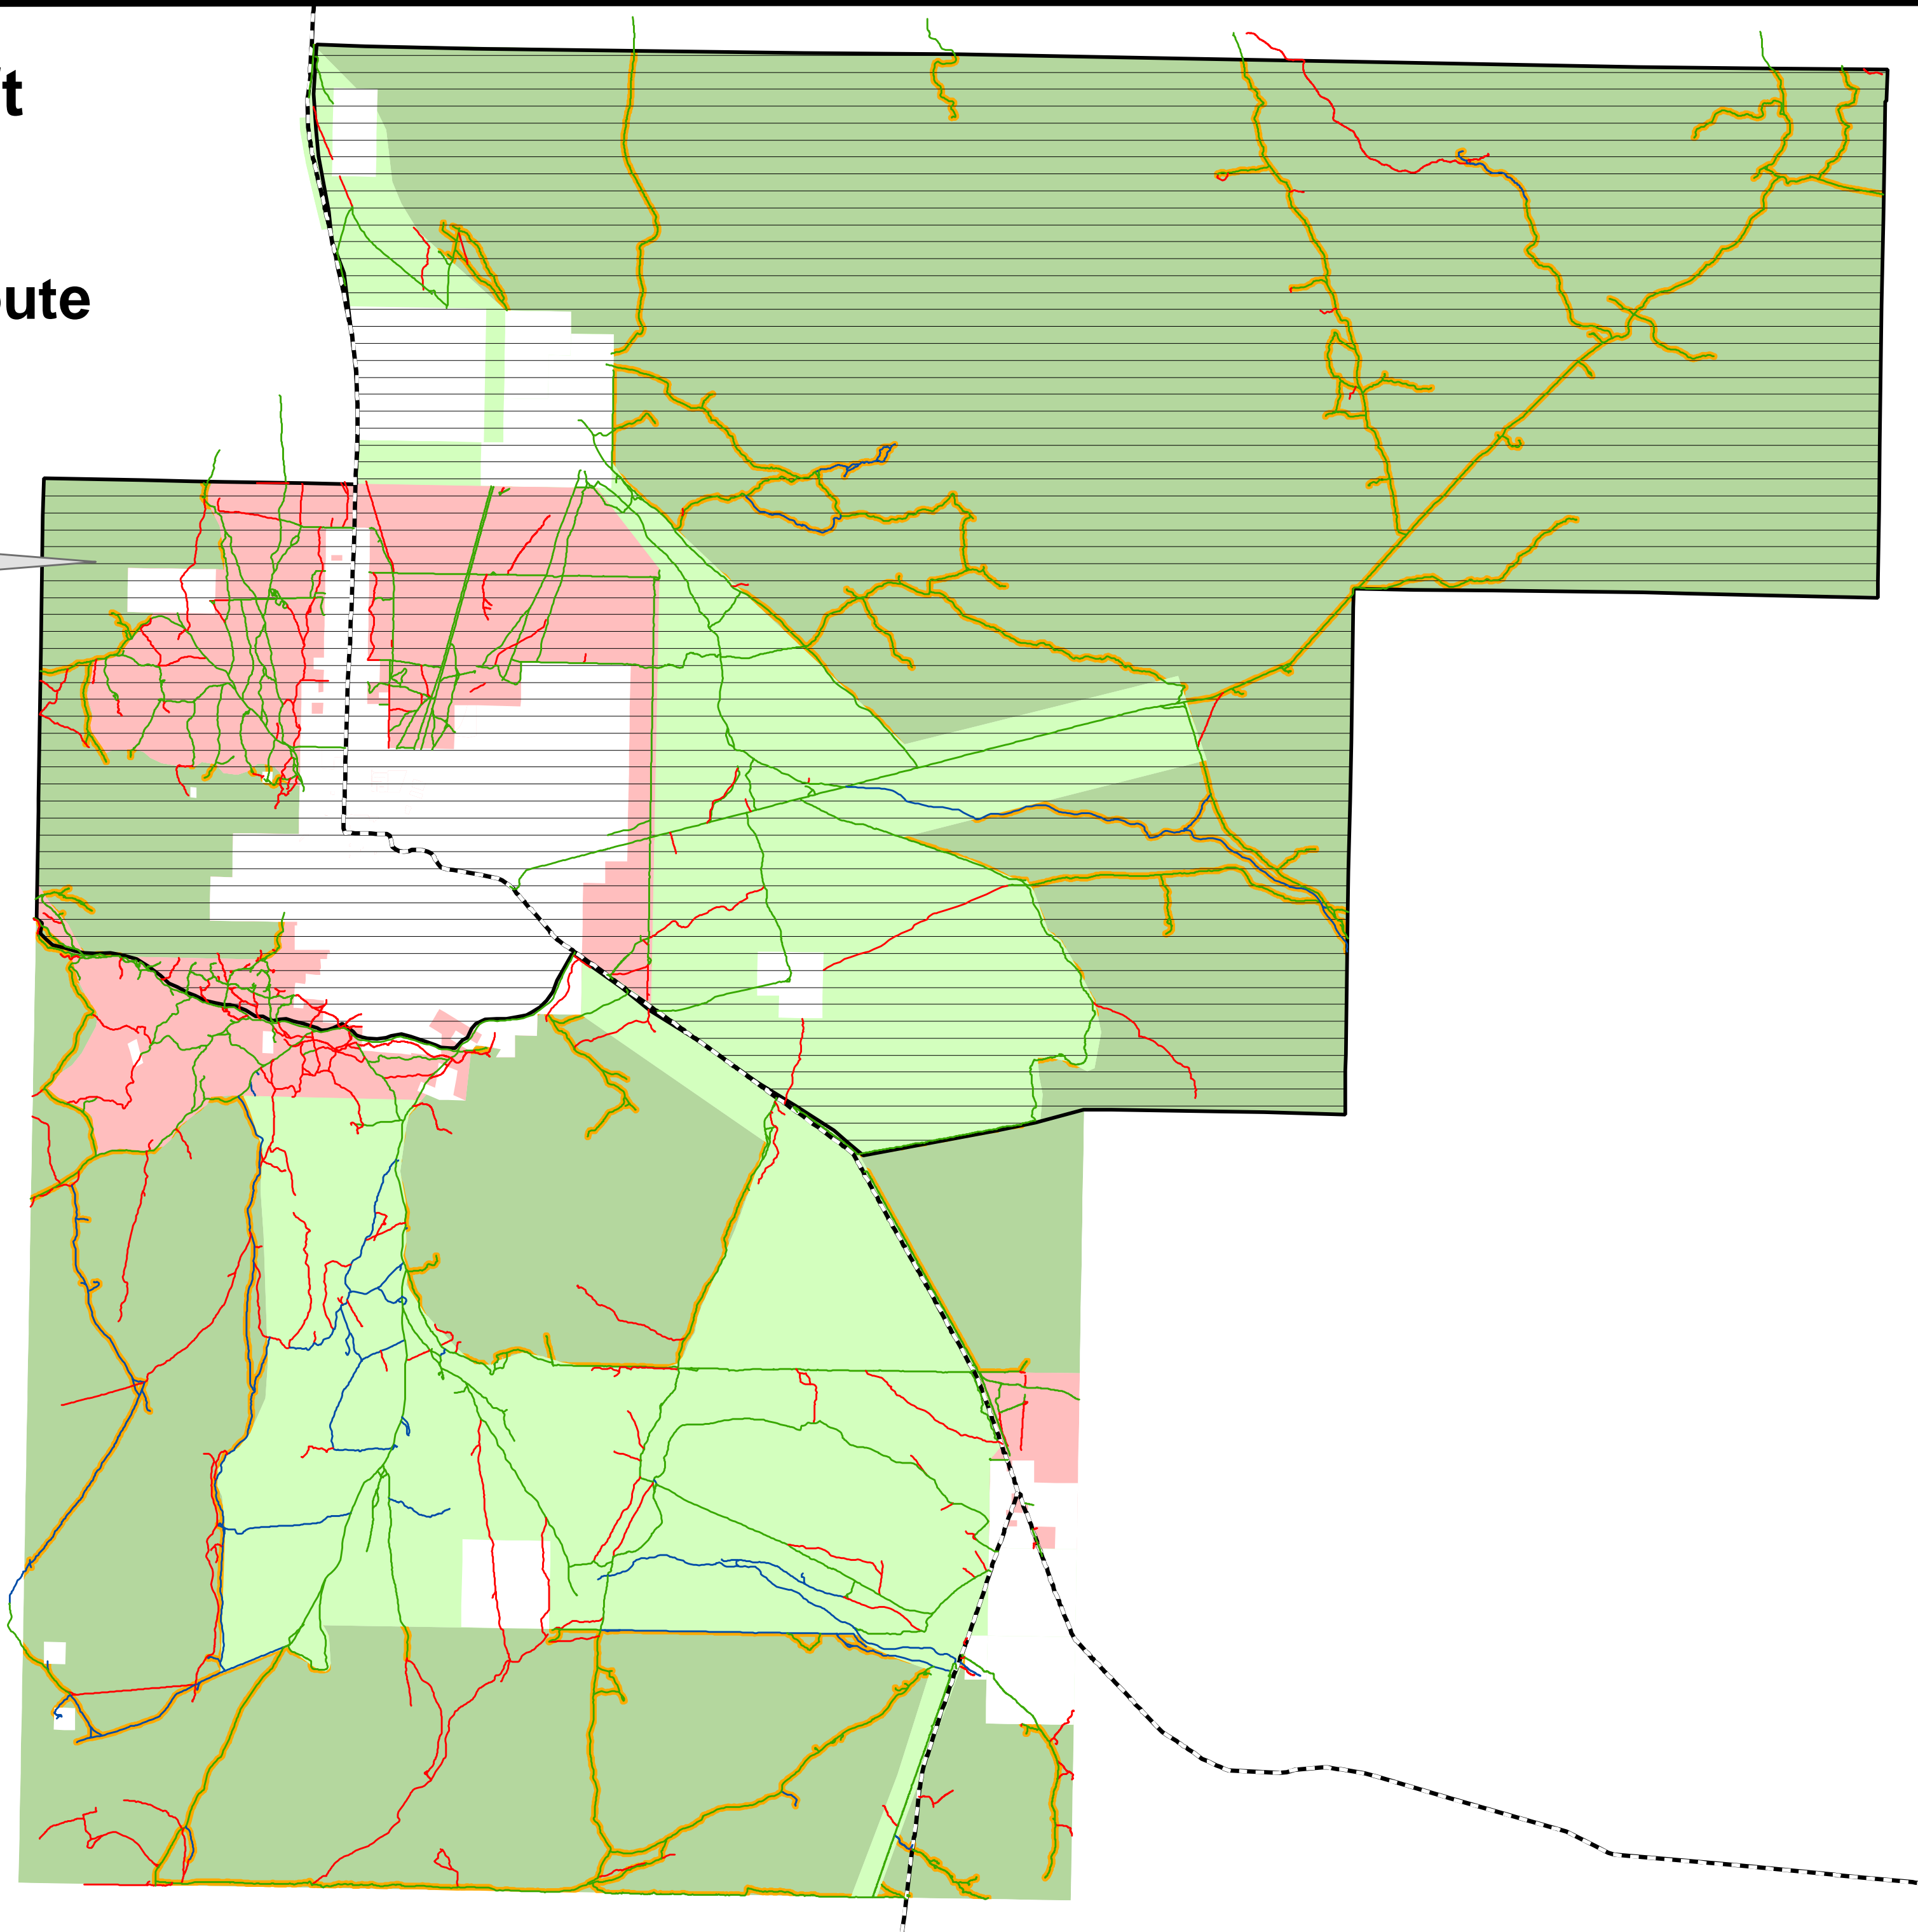

Recreation and Route Designations

Preliminary Draft Alternative A

Recreation and Route Designations Ajo Block

No Existing Recreation Management Zones

- Legend**
- Bureau of Land Management
 - Route Designations**
 - Open to Vehicles
 - General Reference**
 - Interstate or State Route

Preliminary Draft Alternative B

Recreation and Route Designations Ajo Block

Ajo Trails SRMA

- Legend**
- Recreation Management Zones**
 - Community Interface
 - Front Country
 - Passage
 - Back Country
 - Proposed Designation**
 - Special Recreation Management Areas (SRMA)
 - Route Designations**
 - Open to Vehicles
 - Limited to Vehicles
 - Closed to Vehicles
 - General Reference**
 - Interstate or State Route

Preliminary Draft Alternative C

Recreation and Route Designations Ajo Block

Ajo Trails SRMA

- Legend**
- Recreation Management Zones**
 - Community Interface
 - Front Country
 - Passage
 - Back Country
 - Proposed Designation**
 - Special Recreation Management Areas (SRMA)
 - Route Designations**
 - Open to Vehicles
 - Limited to Vehicles
 - Closed to Vehicles
 - General Reference**
 - Interstate or State Routes

Preliminary Draft Alternative D

Recreation and Route Designations Ajo Block

Ajo Trails SRMA

- Legend**
- Recreation Management Zones**
 - Community Interface
 - Front Country
 - Passage
 - Back Country
 - Proposed Designation**
 - Special Recreation Management Areas (SRMA)
 - Route Designations**
 - Open to Vehicles
 - Limited to Vehicles
 - Closed to Vehicles
 - General Reference**
 - Interstate and State Routes