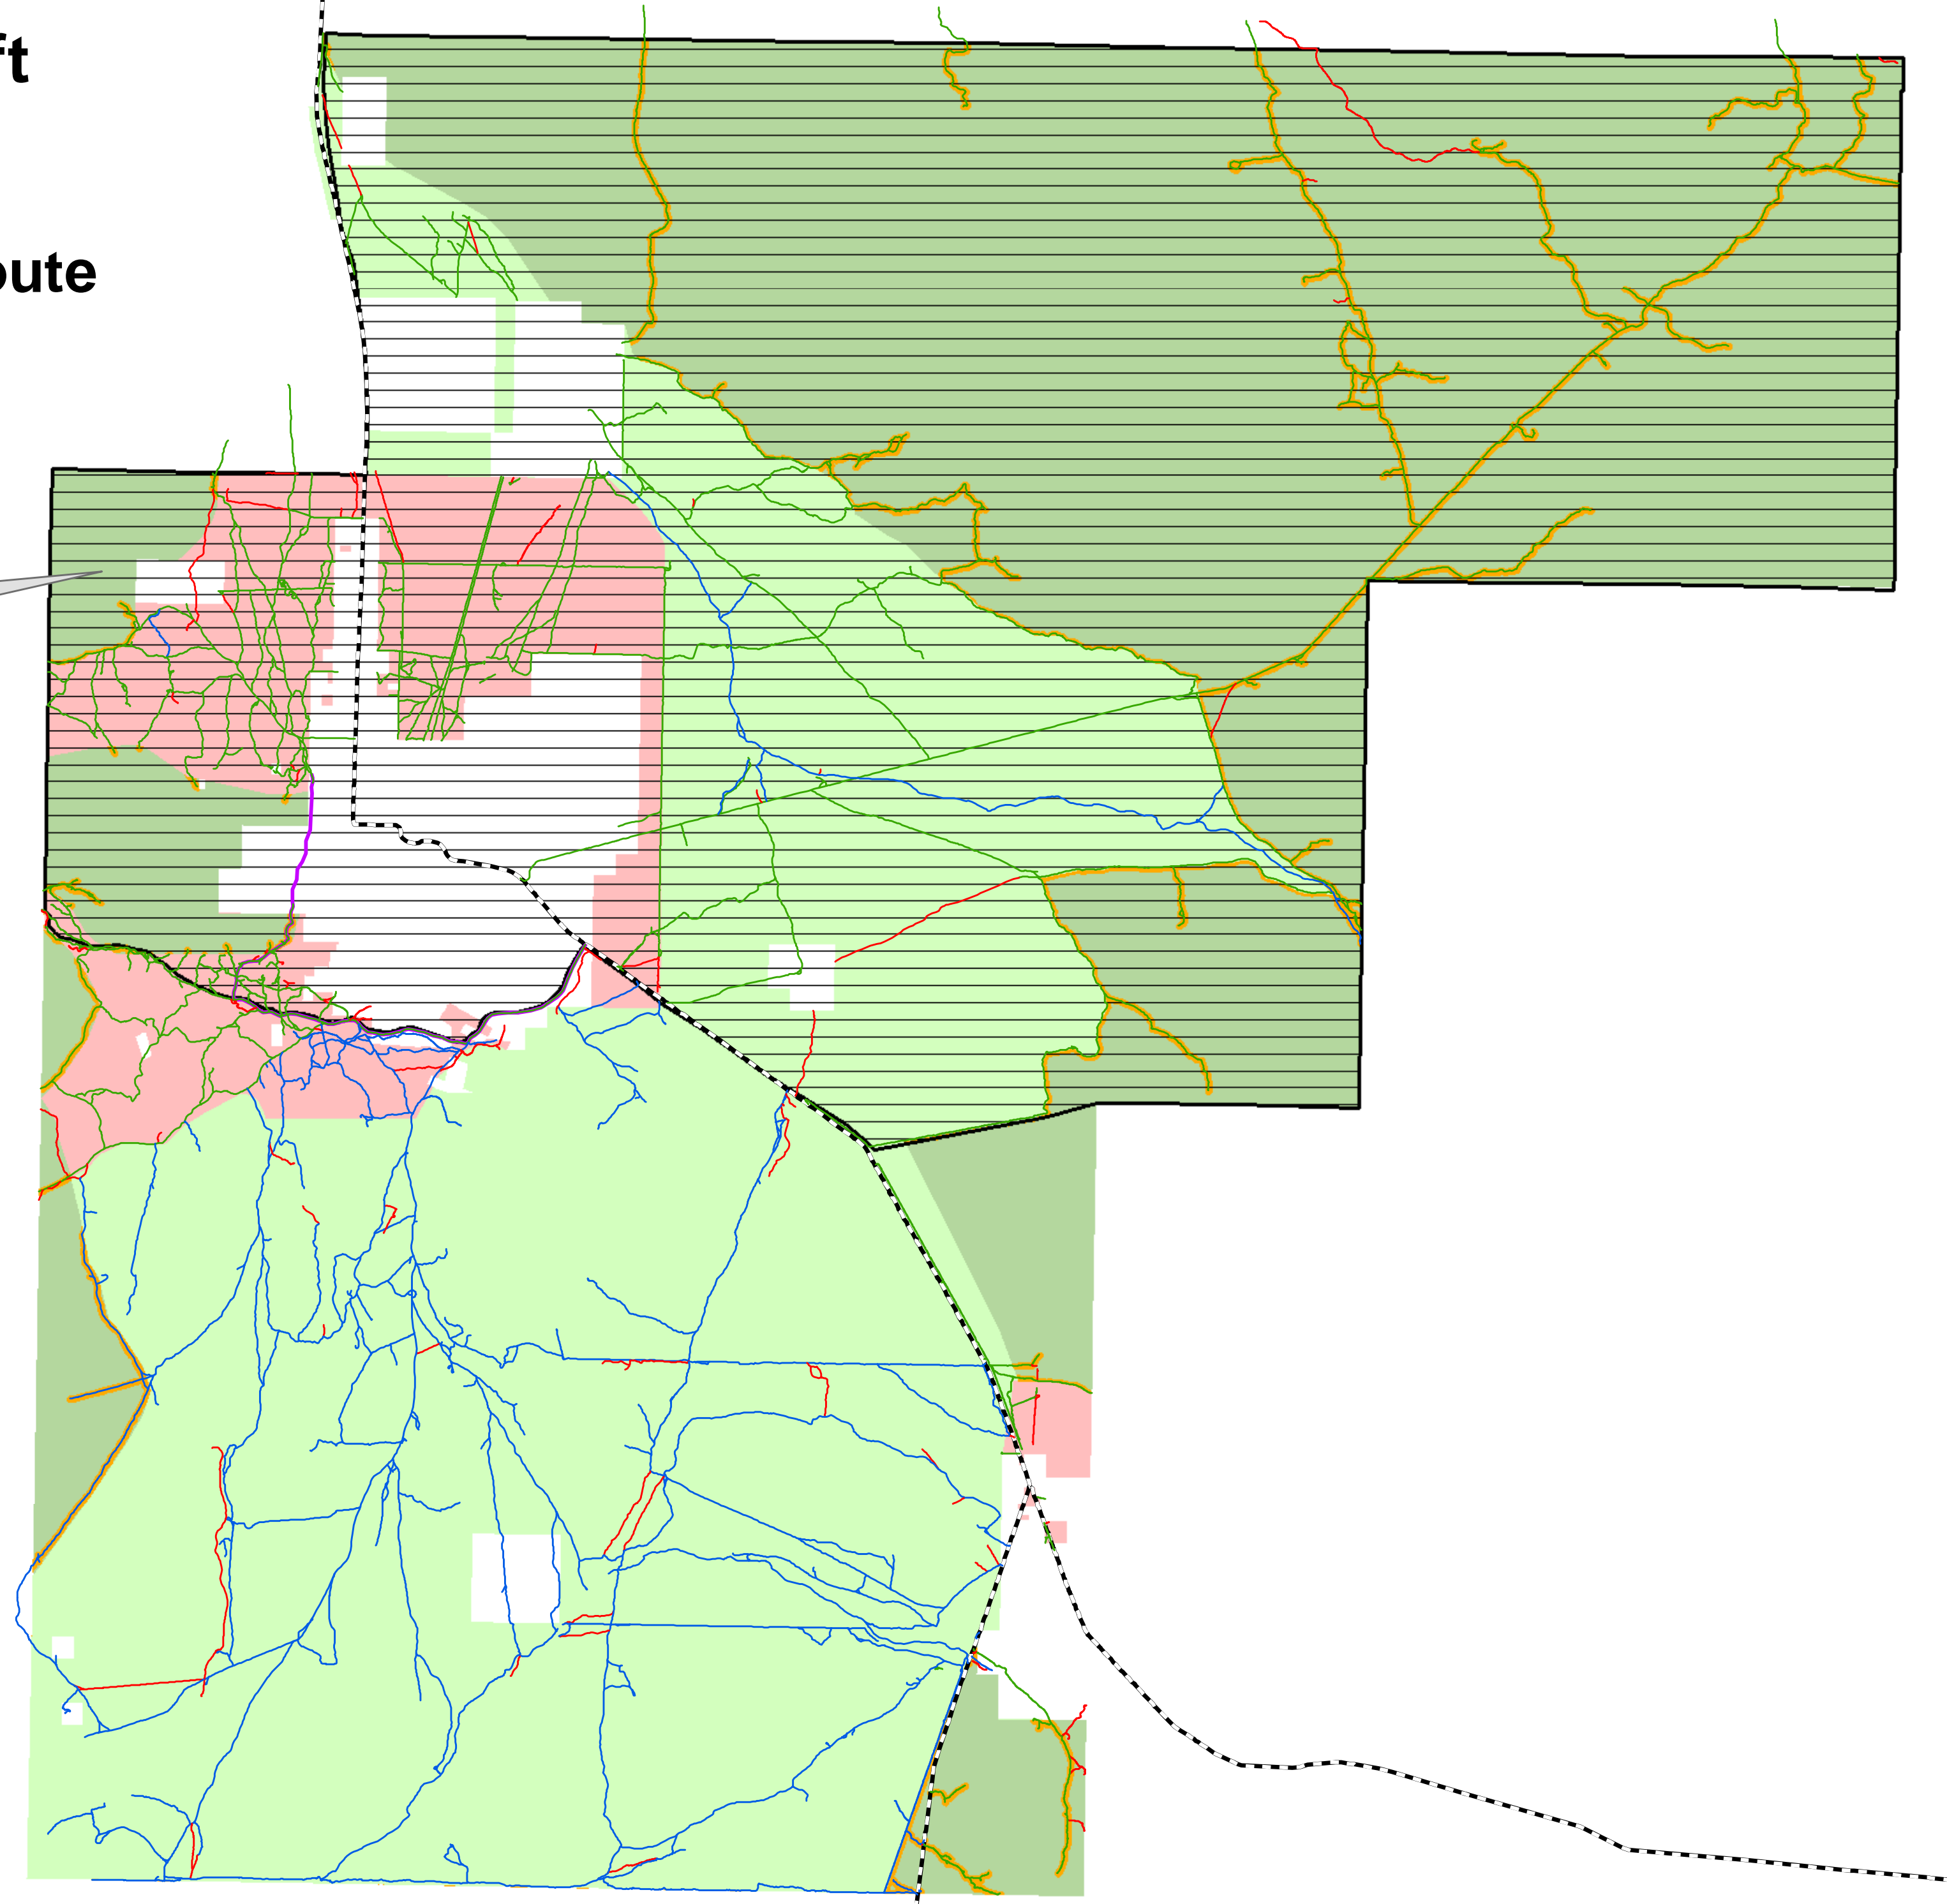

Recreation and Route Designations

Preliminary Draft Alternative A

Recreation and Route Designations Ajo Block

No Existing Recreation Management Zones

- Legend**
- Bureau of Land Management
 - Route Designations**
 - Open to Vehicles
 - General Reference**
 - Interstate or State Route

Preliminary Draft Alternative B

Recreation and Route Designations Ajo Block

Ajo Trails SRMA

- Legend**
- Recreation Management Zones**
 - Community Interface
 - Front Country
 - Passage
 - Back Country
 - Proposed Designation**
 - Special Recreation Management Areas (SRMA)
 - Route Designations**
 - Open to Vehicles
 - Limited to Vehicles
 - Closed to Vehicles
 - General Reference**
 - Interstate or State Route

Preliminary Draft Alternative C

Recreation and Route Designations Ajo Block

Ajo Trails SRMA

- Legend**
- Recreation Management Zones**
 - Community Interface
 - Front Country
 - Passage
 - Back Country
 - Proposed Designation**
 - Special Recreation Management Areas (SRMA)
 - Route Designations**
 - Open to Vehicles
 - Limited to Vehicles
 - Closed to Vehicles
 - General Reference**
 - Interstate or State Routes

Preliminary Draft Alternative D

Recreation and Route Designations Ajo Block

Ajo Trails SRMA

- Legend**
- Recreation Management Zones**
 - Community Interface
 - Front Country
 - Passage
 - Back Country
 - Proposed Designation**
 - Special Recreation Management Areas (SRMA)
 - Route Designations**
 - Open to Vehicles
 - Limited to Vehicles
 - Closed to Vehicles
 - General Reference**
 - Interstate and State Routes