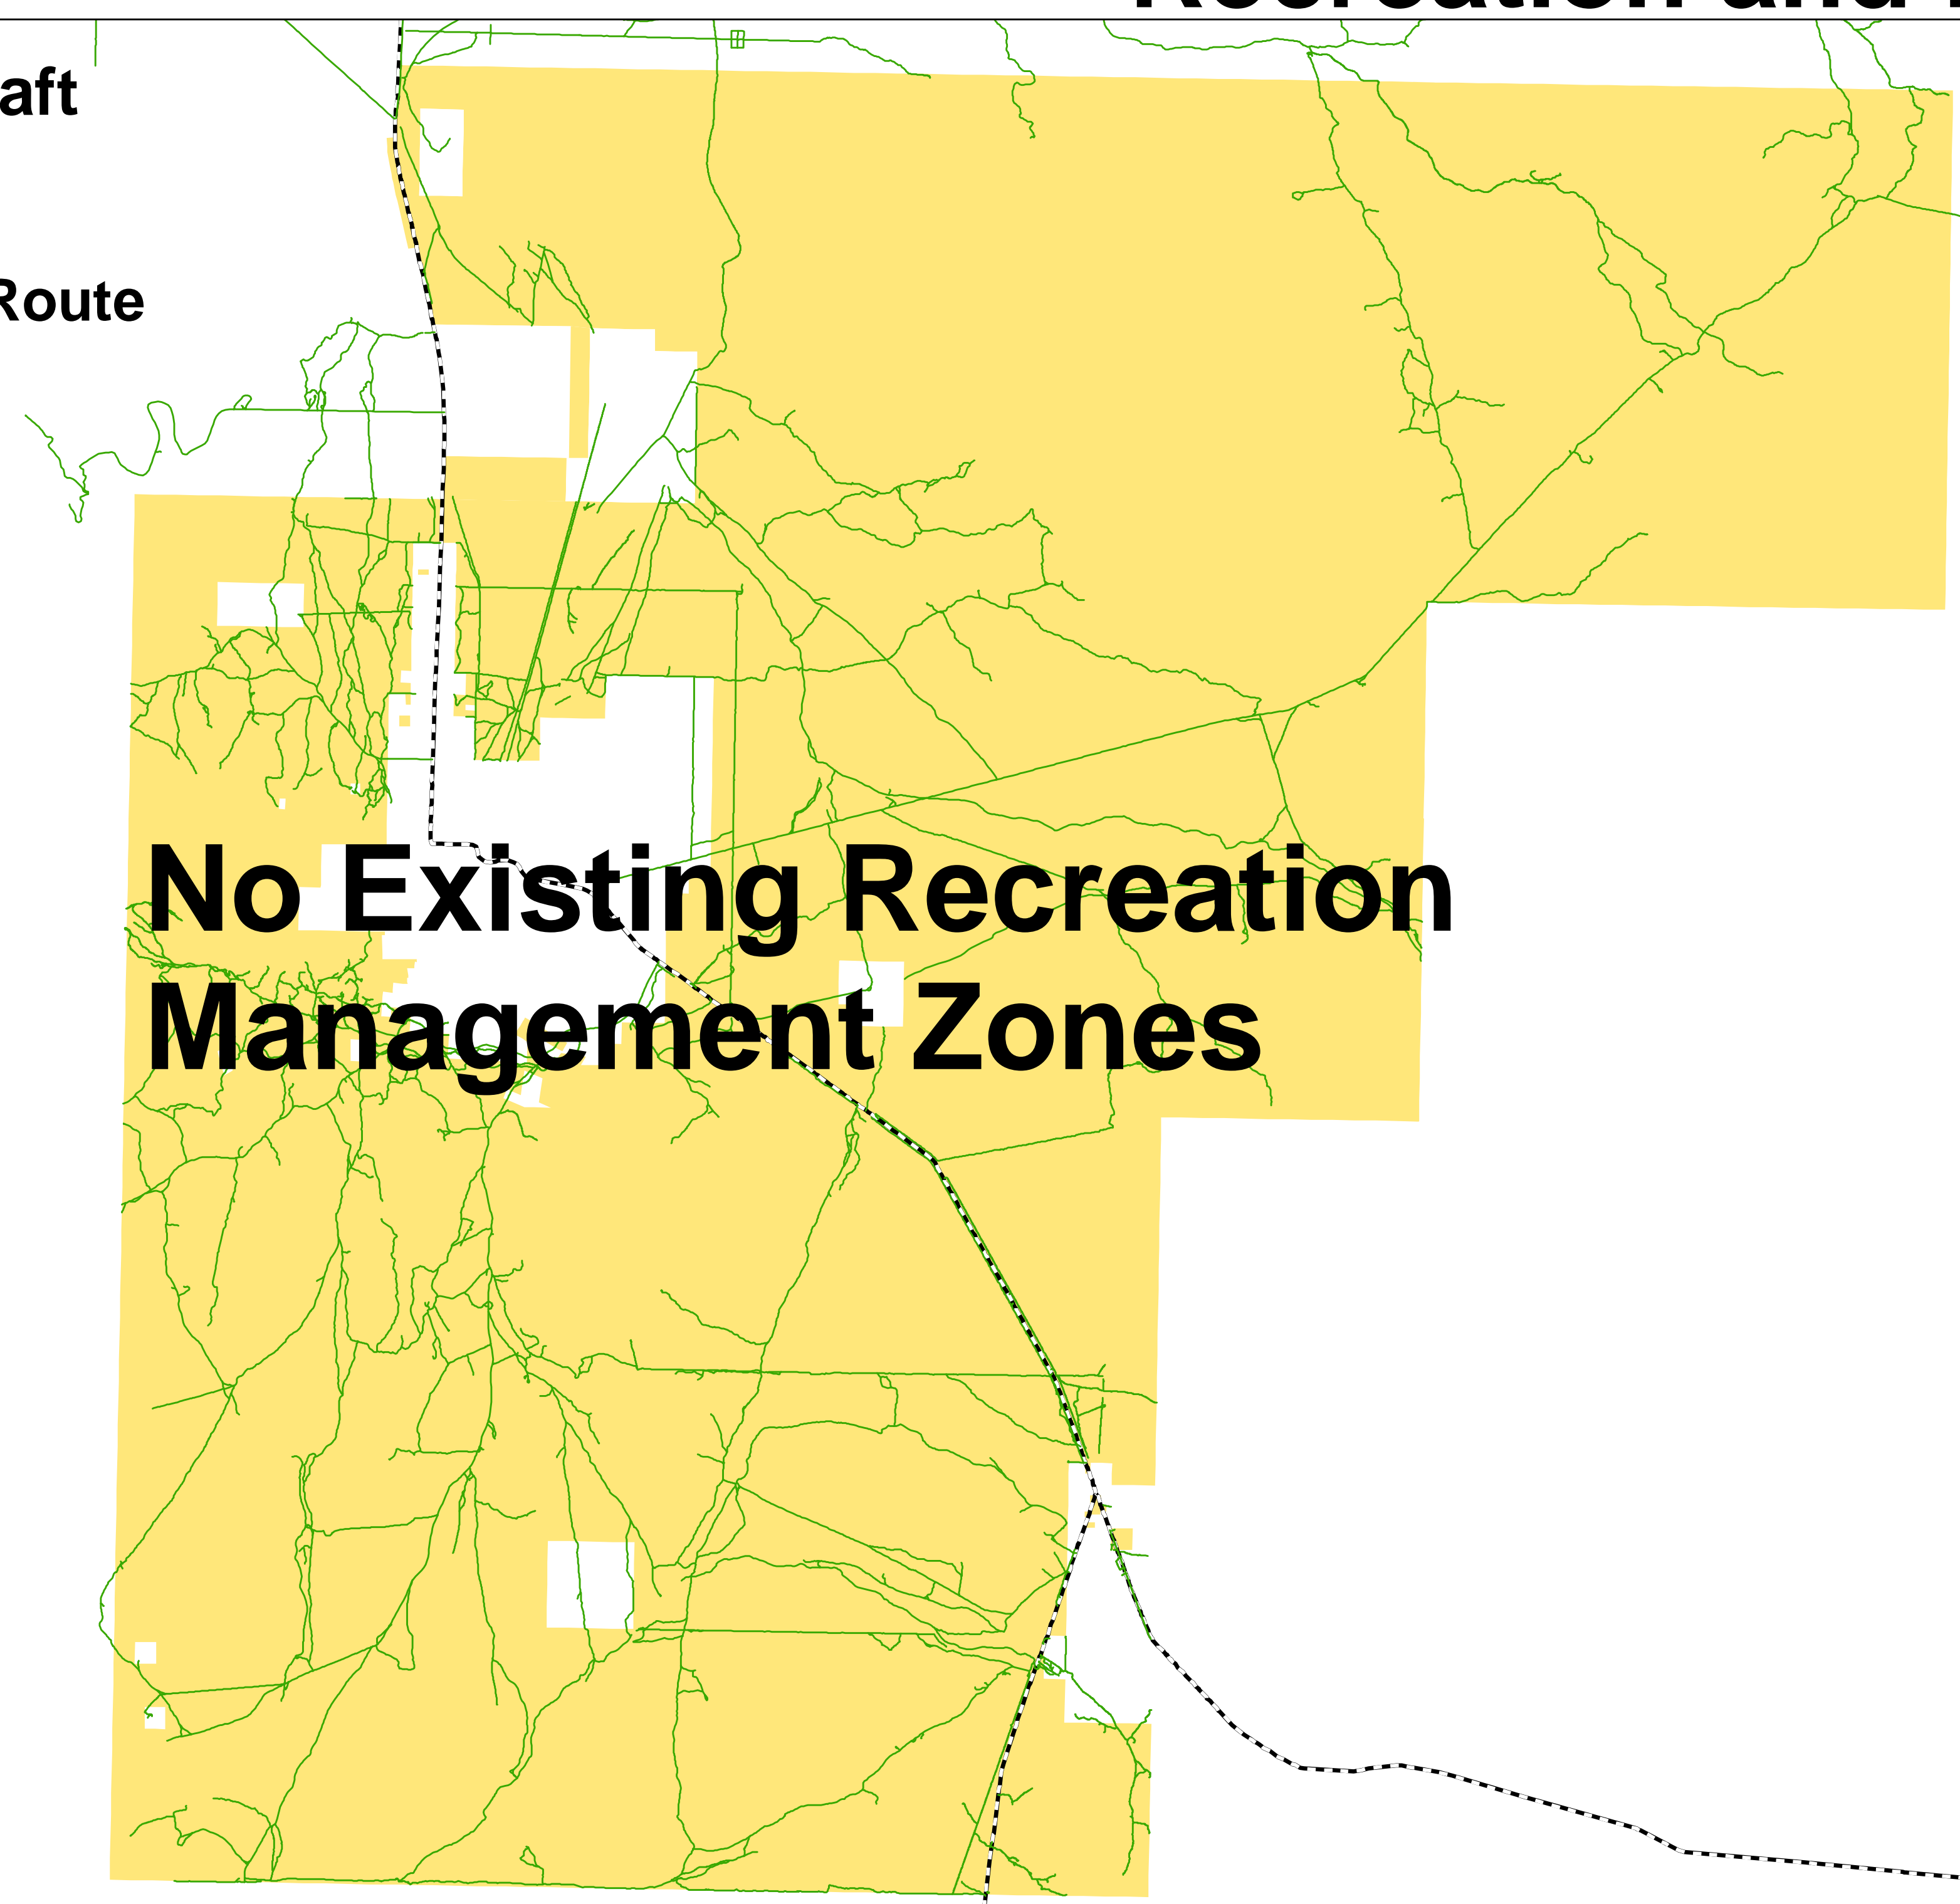

Recreation and Route Designations

Preliminary Draft Alternative A

Recreation and Route Designations Ajo Block

No Existing Recreation Management Zones

- Legend**
- Bureau of Land Management
 - Route Designations**
 - Open to Vehicles
 - General Reference**
 - Interstate or State Route

Preliminary Draft Alternative B

Recreation and Route Designations Ajo Block

Ajo Trails SRMA

- Legend**
- Recreation Management Zones**
 - Community Interface
 - Front Country
 - Passage
 - Back Country
 - Proposed Designation**
 - Special Recreation Management Areas (SRMA)
 - Route Designations**
 - Open to Vehicles
 - Limited to Vehicles
 - Closed to Vehicles
 - General Reference**
 - Interstate or State Route

Preliminary Draft Alternative C

Recreation and Route Designations Ajo Block

Ajo Trails SRMA

- Legend**
- Recreation Management Zones**
 - Community Interface
 - Front Country
 - Passage
 - Back Country
 - Proposed Designation**
 - Special Recreation Management Areas (SRMA)
 - Route Designations**
 - Open to Vehicles
 - Limited to Vehicles
 - Closed to Vehicles
 - General Reference**
 - Interstate or State Routes

Preliminary Draft Alternative D

Recreation and Route Designations Ajo Block

Ajo Trails SRMA

- Legend**
- Recreation Management Zones**
 - Community Interface
 - Front Country
 - Passage
 - Back Country
 - Proposed Designation**
 - Special Recreation Management Areas (SRMA)
 - Route Designations**
 - Open to Vehicles
 - Limited to Vehicles
 - Closed to Vehicles
 - General Reference**
 - Interstate and State Routes