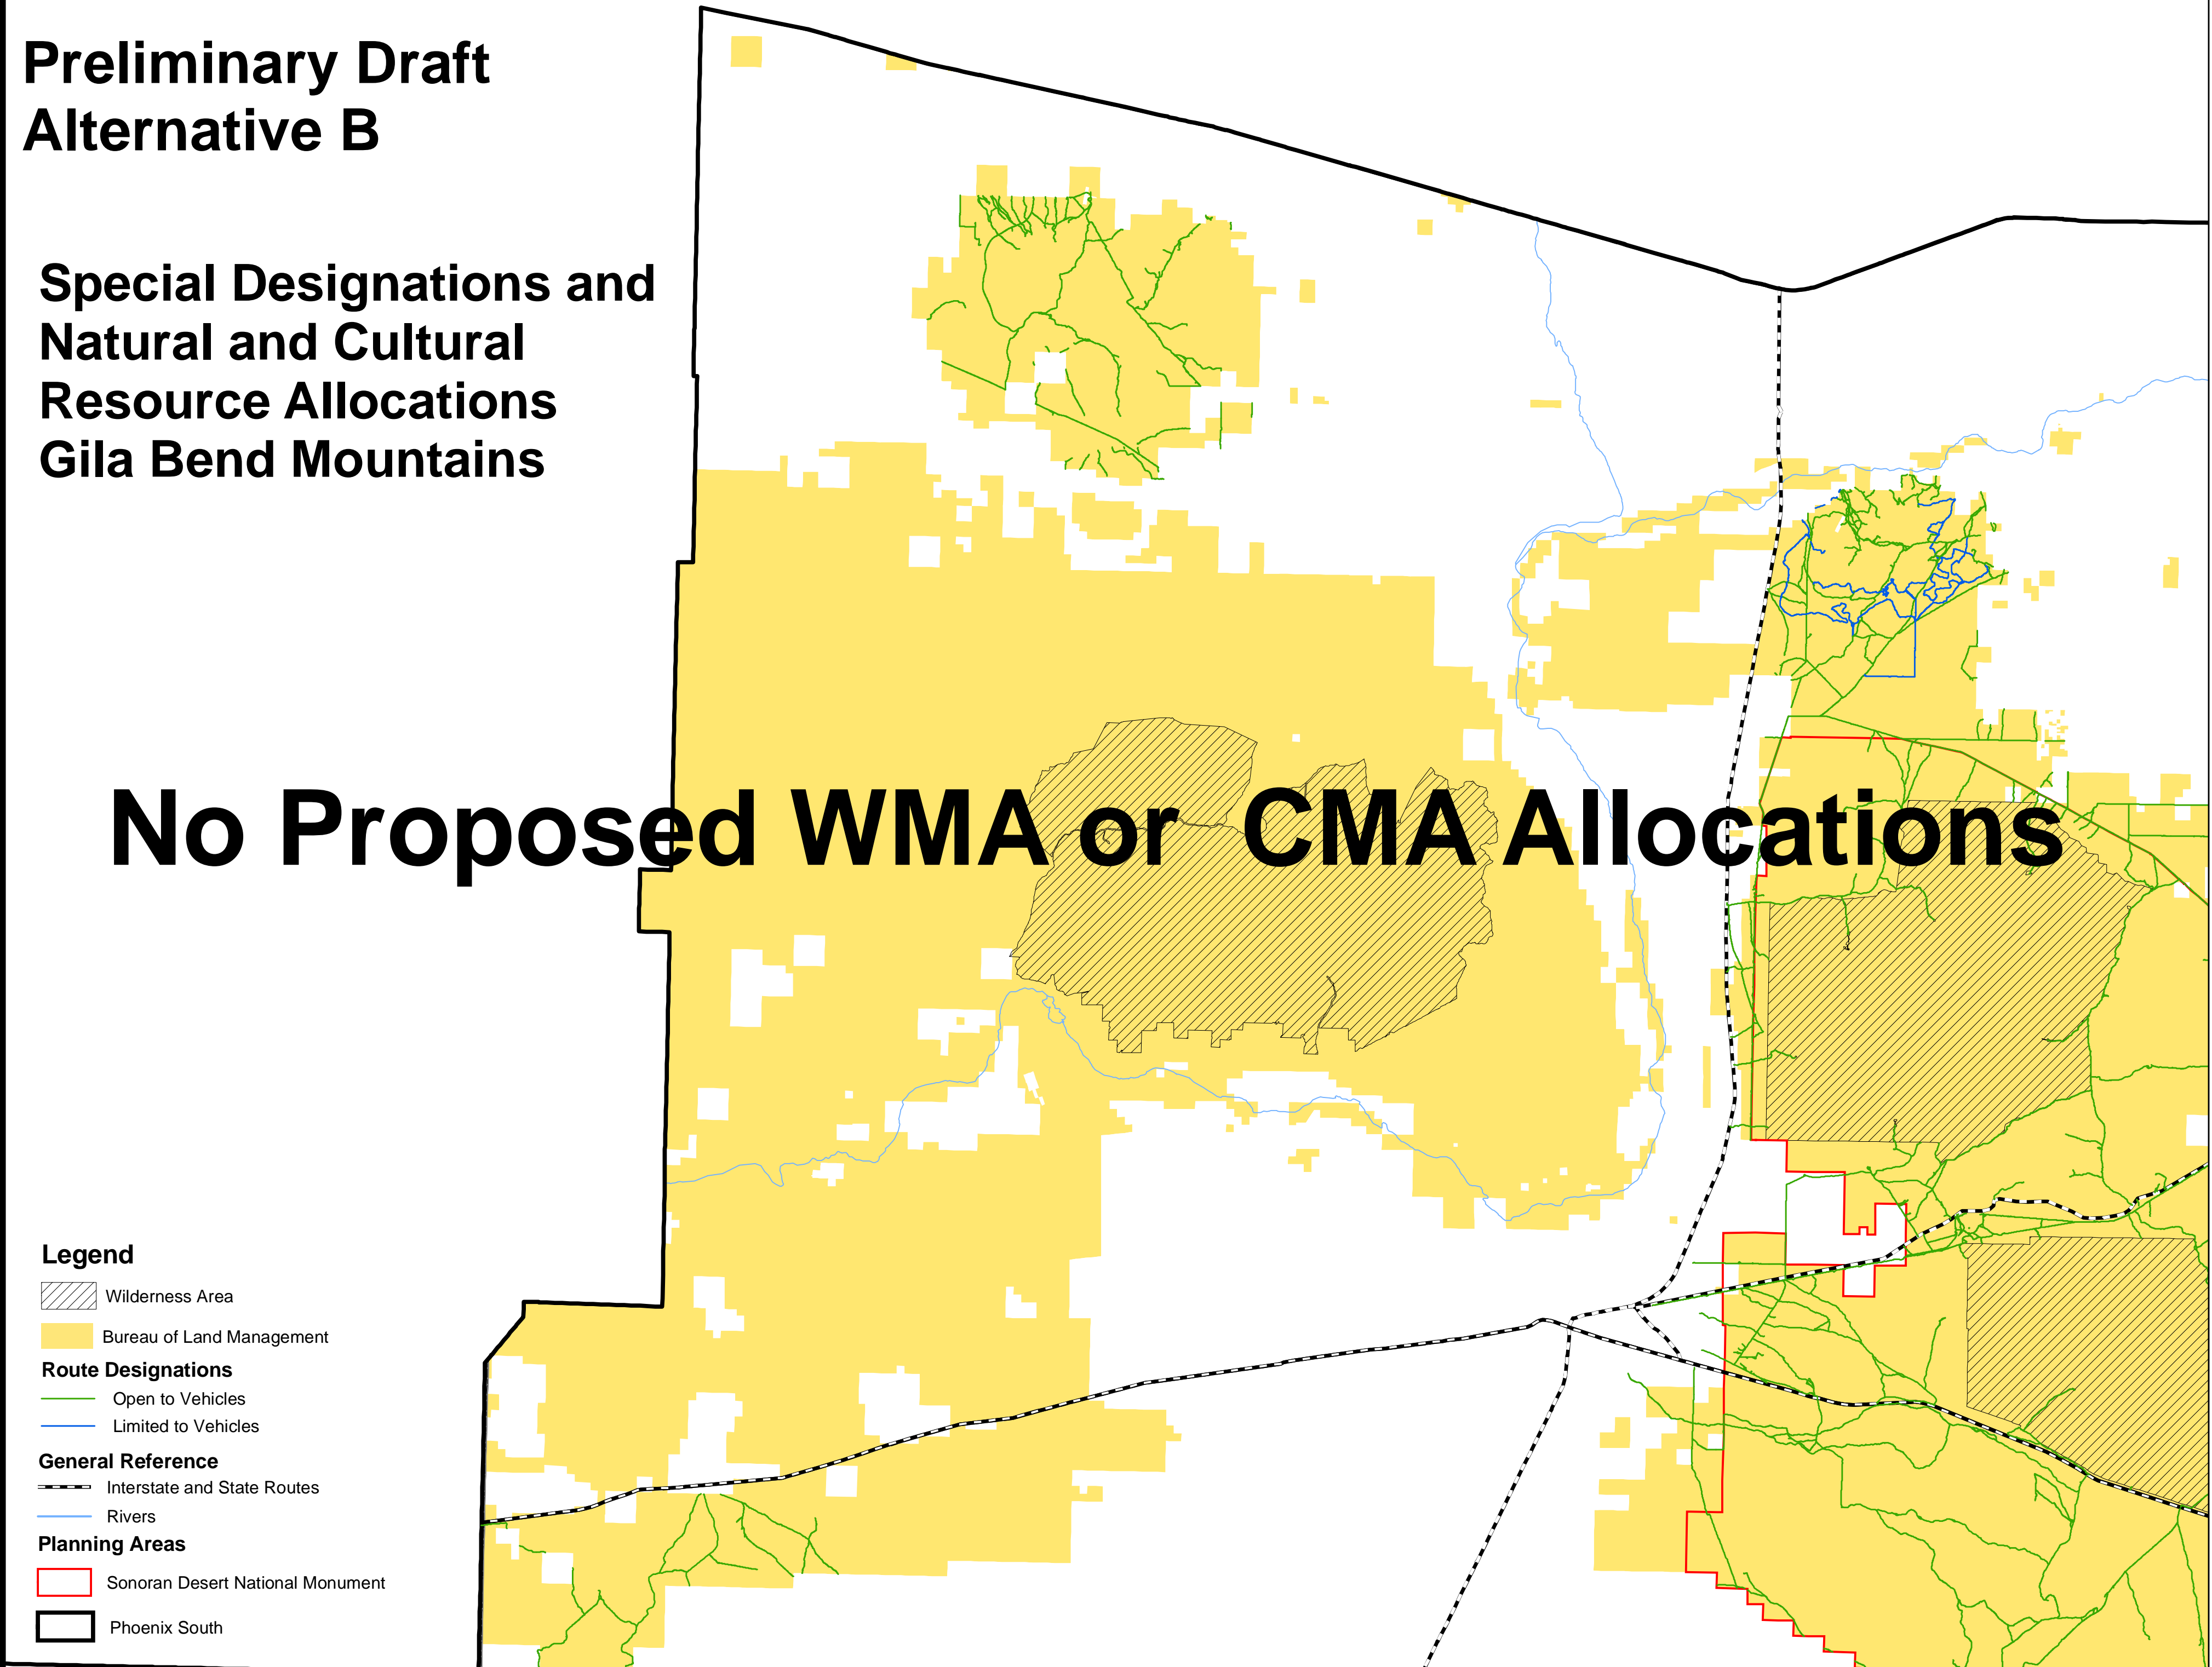

- Legend**
- Wilderness Area
 - Bureau of Land Management
 - Route Designations**
 - Open to Vehicles
 - Limited to Vehicles
 - General Reference**
 - Interstate and State Routes
 - Rivers
 - Planning Areas**
 - Sonoran Desert National Monument
 - Phoenix South

Preliminary Draft Alternative B

Special Designations and Natural and Cultural Resource Allocations Gila Bend Mountains

No Proposed WMA or CMA Allocations

- Legend**
- Wilderness Area
 - Bureau of Land Management
 - Route Designations**
 - Open to Vehicles
 - Limited to Vehicles
 - General Reference**
 - Interstate and State Routes
 - Rivers
 - Planning Areas**
 - Sonoran Desert National Monument
 - Phoenix South

- Legend**
- Cultural Management Area (CMA)
 - Wildlife Management Area (WMA)
 - Wilderness Area
 - Bureau of Land Management
 - Route Designations**
 - Open to Vehicles
 - Limited to Vehicles
 - General Reference**
 - Interstate and State Routes
 - Rivers
 - Planning Areas**
 - Sonoran Desert National Monument
 - Phoenix South

- Legend**
- Area of Critical Environmental Concern (ACEC)
 - Wildlife Management Area (WMA)
 - Wilderness Area
 - Bureau of Land Management
 - Route Designations**
 - Open to Vehicles
 - Limited to Vehicles
 - General Reference**
 - Interstate and State Routes
 - Rivers
 - Planning Areas**
 - Sonoran Desert National Monument
 - Phoenix South