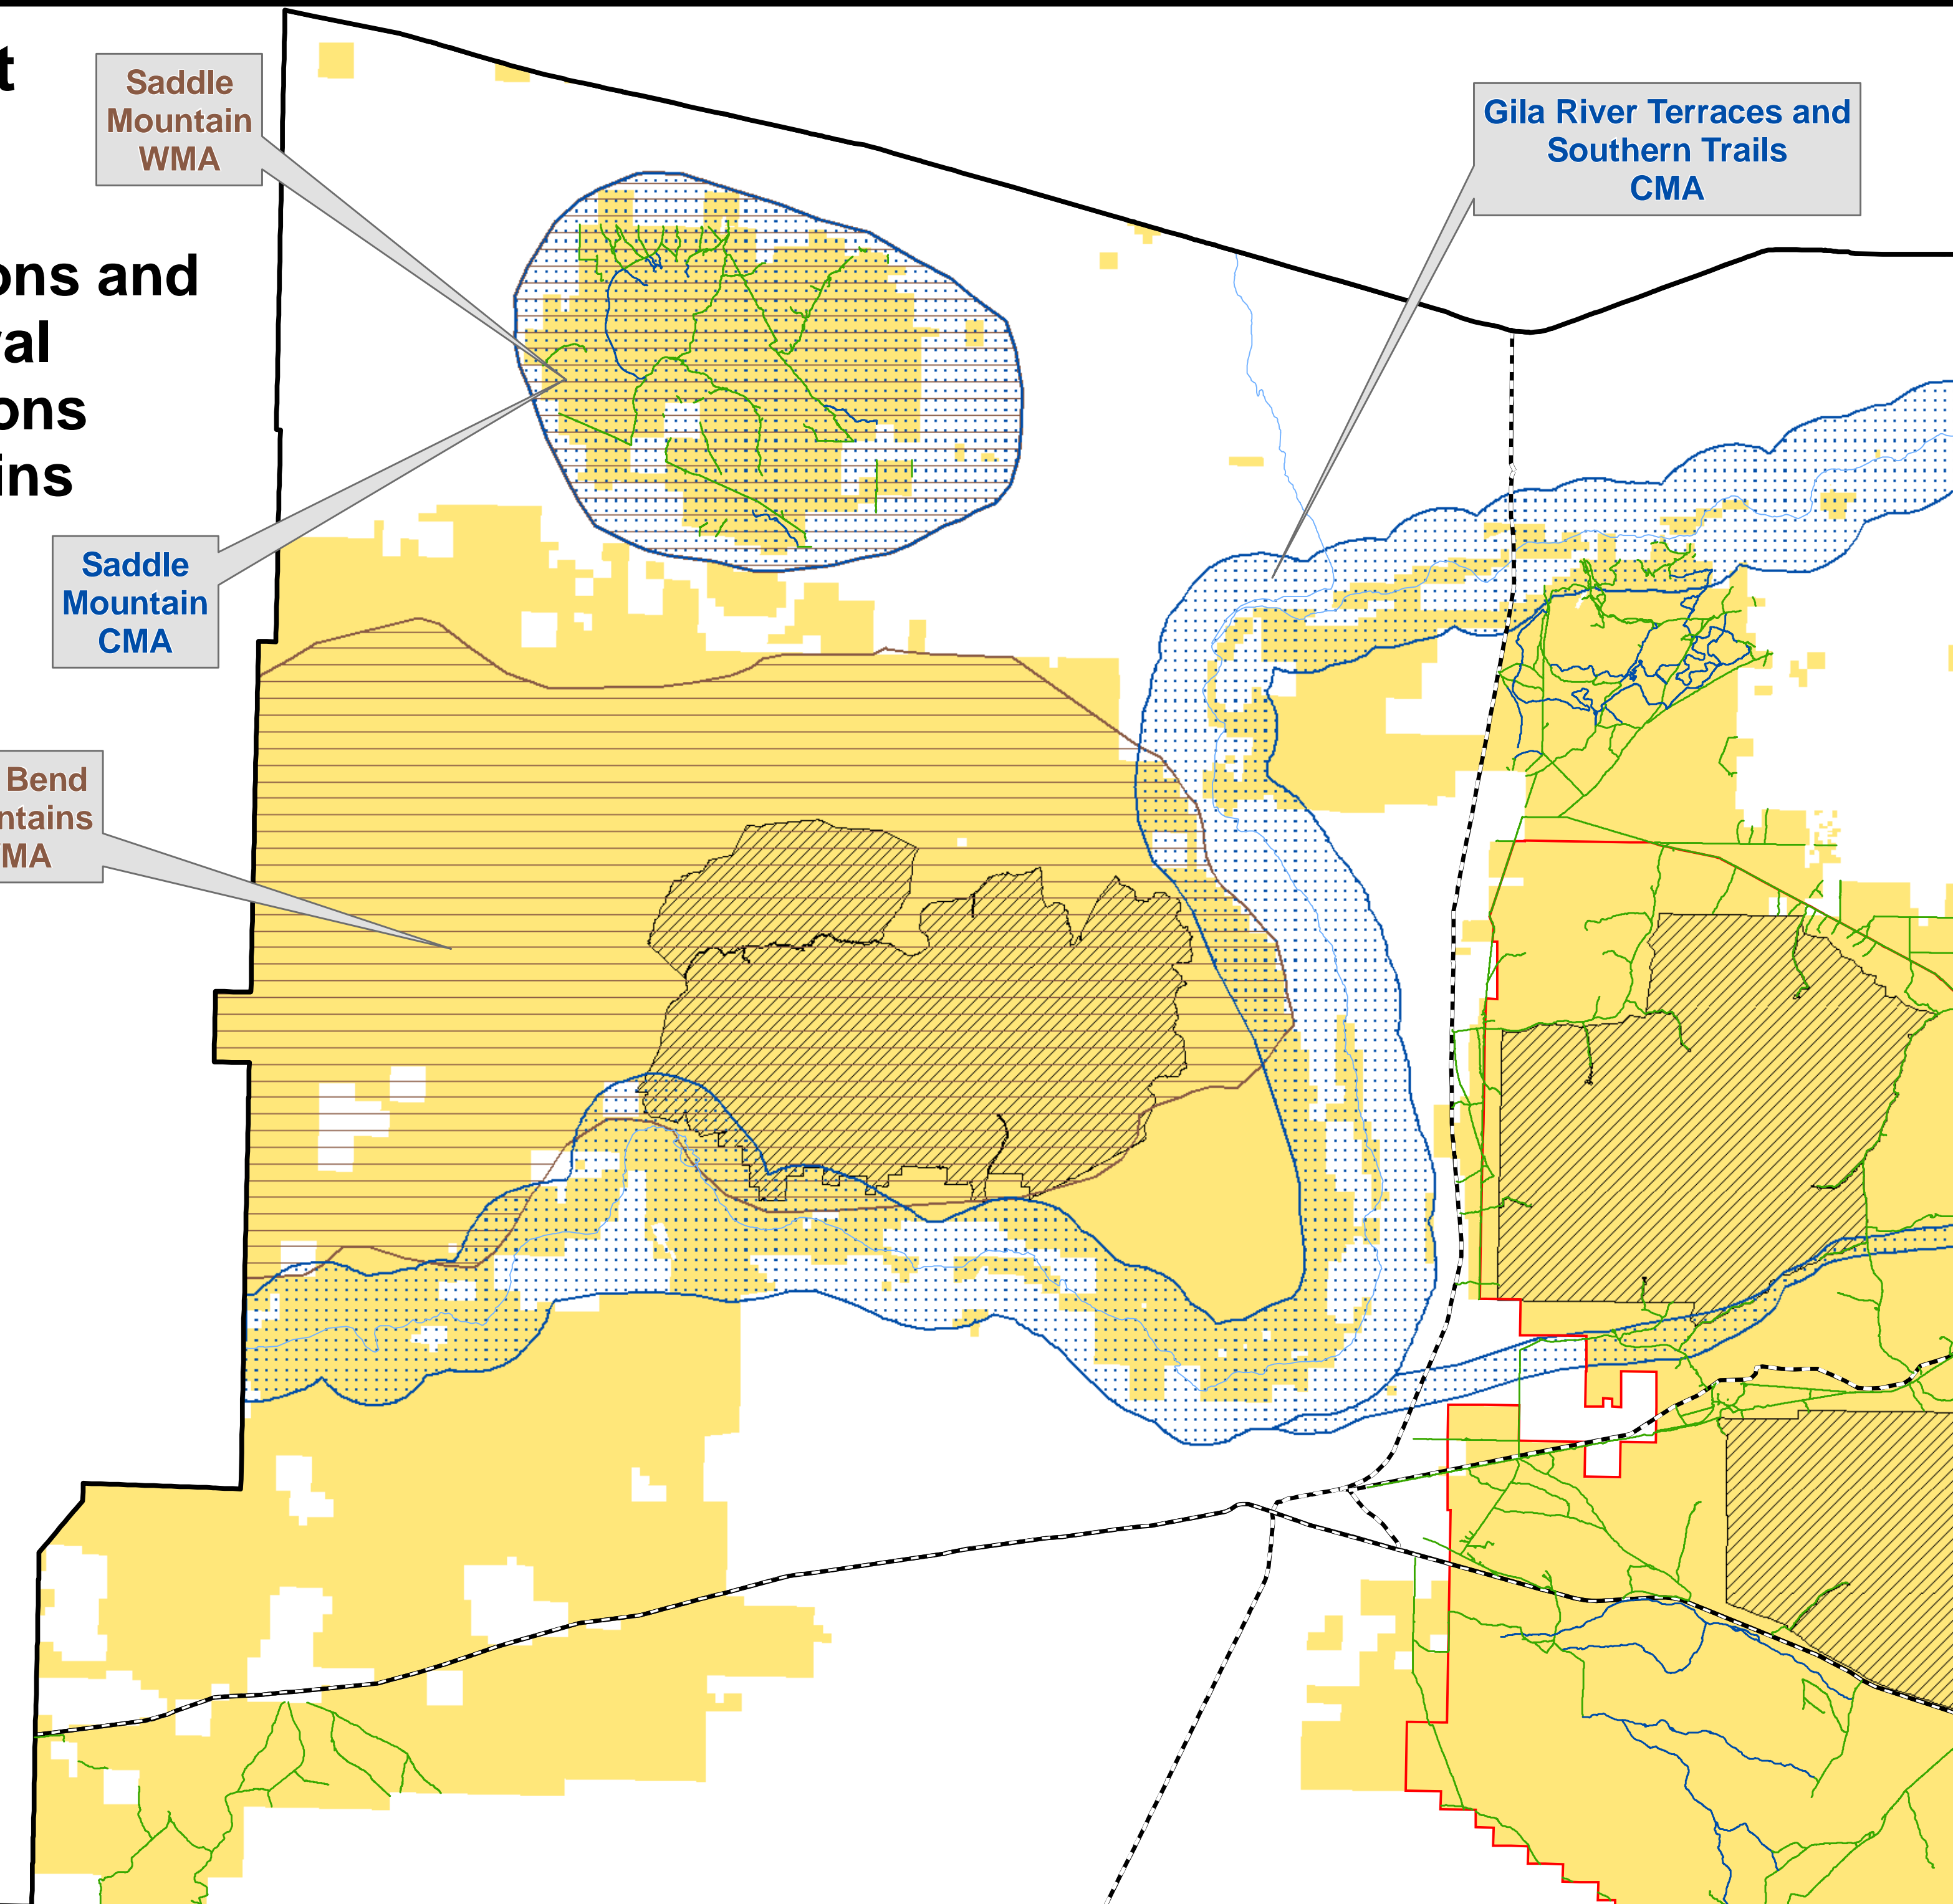

- Legend**
- Wilderness Area
 - Bureau of Land Management
 - Route Designations**
 - Open to Vehicles
 - Limited to Vehicles
 - General Reference**
 - Interstate and State Routes
 - Rivers
 - Planning Areas**
 - Sonoran Desert National Monument
 - Phoenix South

Preliminary Draft Alternative B

Special Designations and Natural and Cultural Resource Allocations Gila Bend Mountains

No Proposed WMA or CMA Allocations

- Legend**
- Wilderness Area
 - Bureau of Land Management
 - Route Designations**
 - Open to Vehicles
 - Limited to Vehicles
 - General Reference**
 - Interstate and State Routes
 - Rivers
 - Planning Areas**
 - Sonoran Desert National Monument
 - Phoenix South

- Legend**
- Cultural Management Area (CMA)
 - Wildlife Management Area (WMA)
 - Wilderness Area
 - Bureau of Land Management
 - Route Designations**
 - Open to Vehicles
 - Limited to Vehicles
 - General Reference**
 - Interstate and State Routes
 - Rivers
 - Planning Areas**
 - Sonoran Desert National Monument
 - Phoenix South

- Legend**
- Area of Critical Environmental Concern (ACEC)
 - Wildlife Management Area (WMA)
 - Wilderness Area
 - Bureau of Land Management
 - Route Designations**
 - Open to Vehicles
 - Limited to Vehicles
 - General Reference**
 - Interstate and State Routes
 - Rivers
 - Planning Areas**
 - Sonoran Desert National Monument
 - Phoenix South