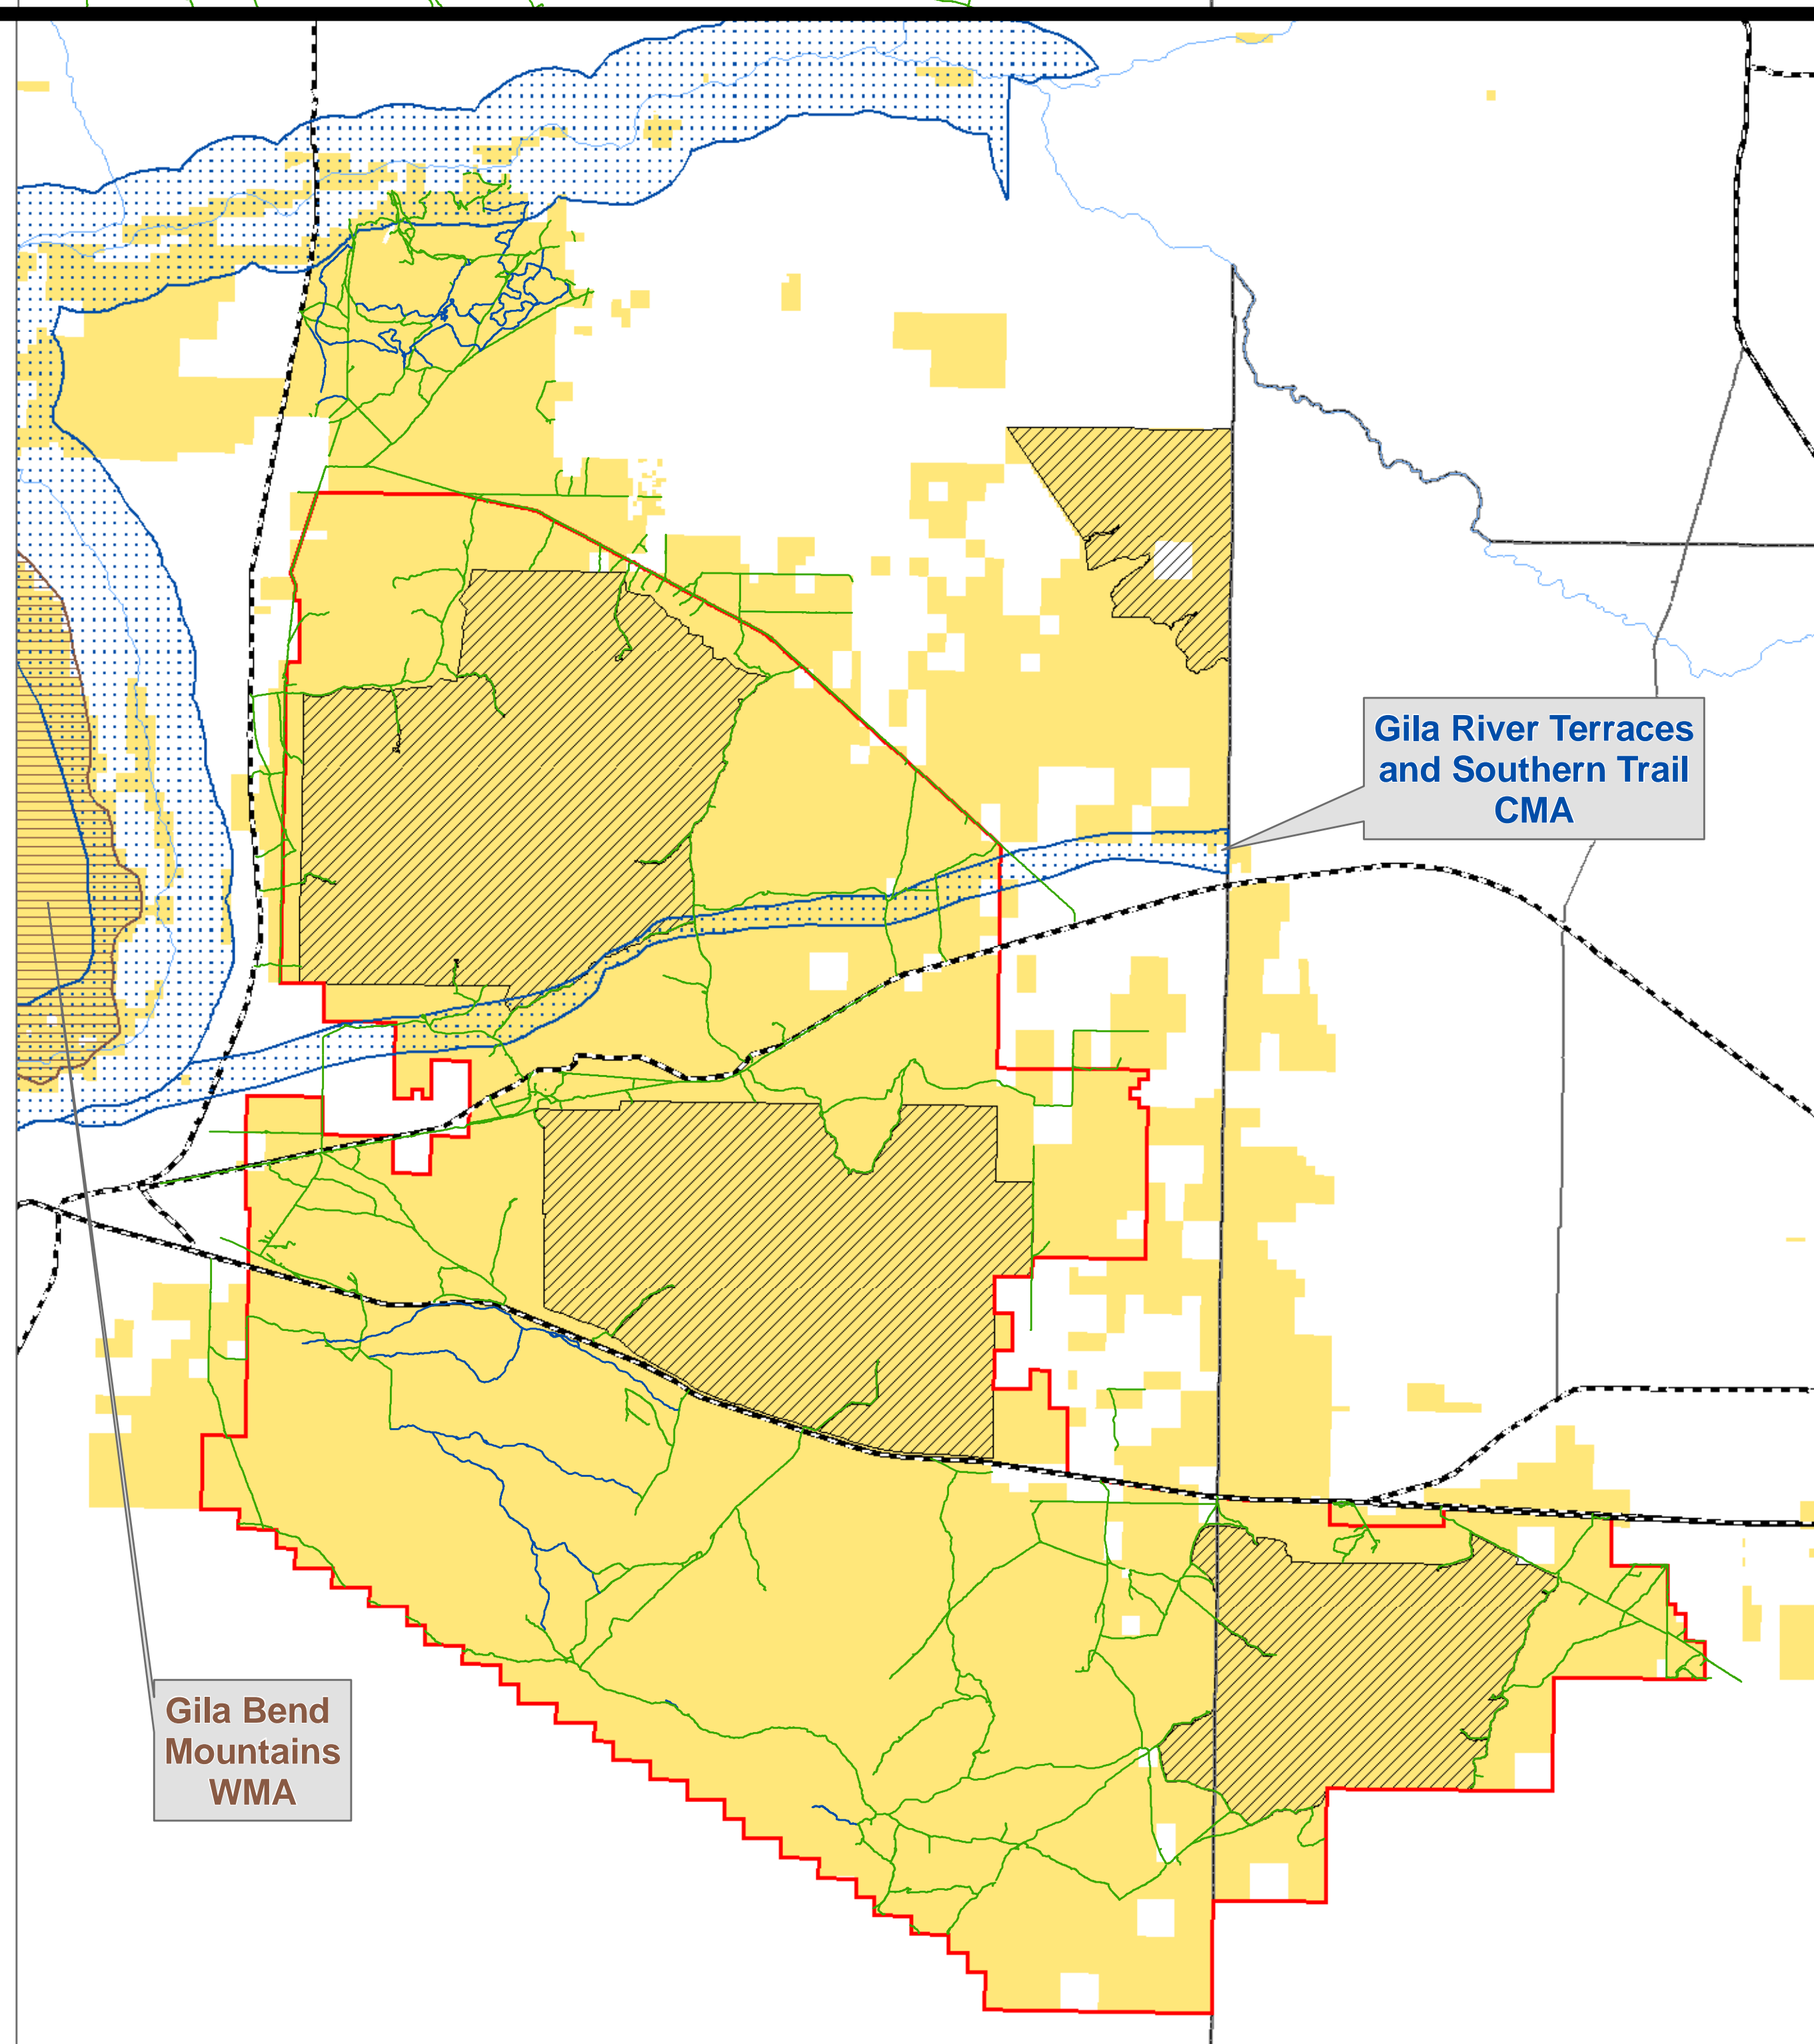

- Legend**
- Bureau of Land Management
 - Area of Critical Environmental Concern (ACEC)
 - Wilderness Area
 - Route Designations**
 - Open to Vehicles
 - Limited to Vehicles
 - General Reference**
 - County Boundaries
 - Interstate and State Routes
 - Rivers
 - Planning Areas**
 - Sonoran Desert National Monument

Alternative B

Special Designations and Natural and Cultural Resource Allocations
Sonoran Desert National Monument

No Proposed WMA or CMA Allocations

- Legend**
- Bureau of Land Management
 - Wilderness Area
 - Route Designations**
 - Open to Vehicles
 - Limited to Vehicles
 - General Reference**
 - County Boundaries
 - Interstate and State Routes
 - Rivers
 - Planning Areas**
 - Sonoran Desert National Monument

Alternative C

Special Designations and Natural and Cultural Resource Allocations
Sonoran Desert National Monument

- Legend**
- Cultural Management Area (CMA)
 - Wildlife Management Area (WMA)
 - Wilderness Area
 - Route Designations**
 - Open to Vehicles
 - Limited to Vehicles
 - General Reference**
 - County Boundaries
 - Interstate and State Routes
 - Rivers
 - Planning Areas**
 - Sonoran Desert National Monument

Alternative D

Special Designations and Natural and Cultural Resource Allocations
Sonoran Desert National Monument

- Legend**
- Area of Critical Environmental Concern (ACEC)
 - Wildlife Management Area (WMA)
 - Wilderness Area
 - Route Designations**
 - Open to Vehicles
 - Limited to Vehicles
 - General Reference**
 - County Boundaries
 - Interstate and State Routes
 - Rivers
 - Planning Areas**
 - Sonoran Desert National Monument