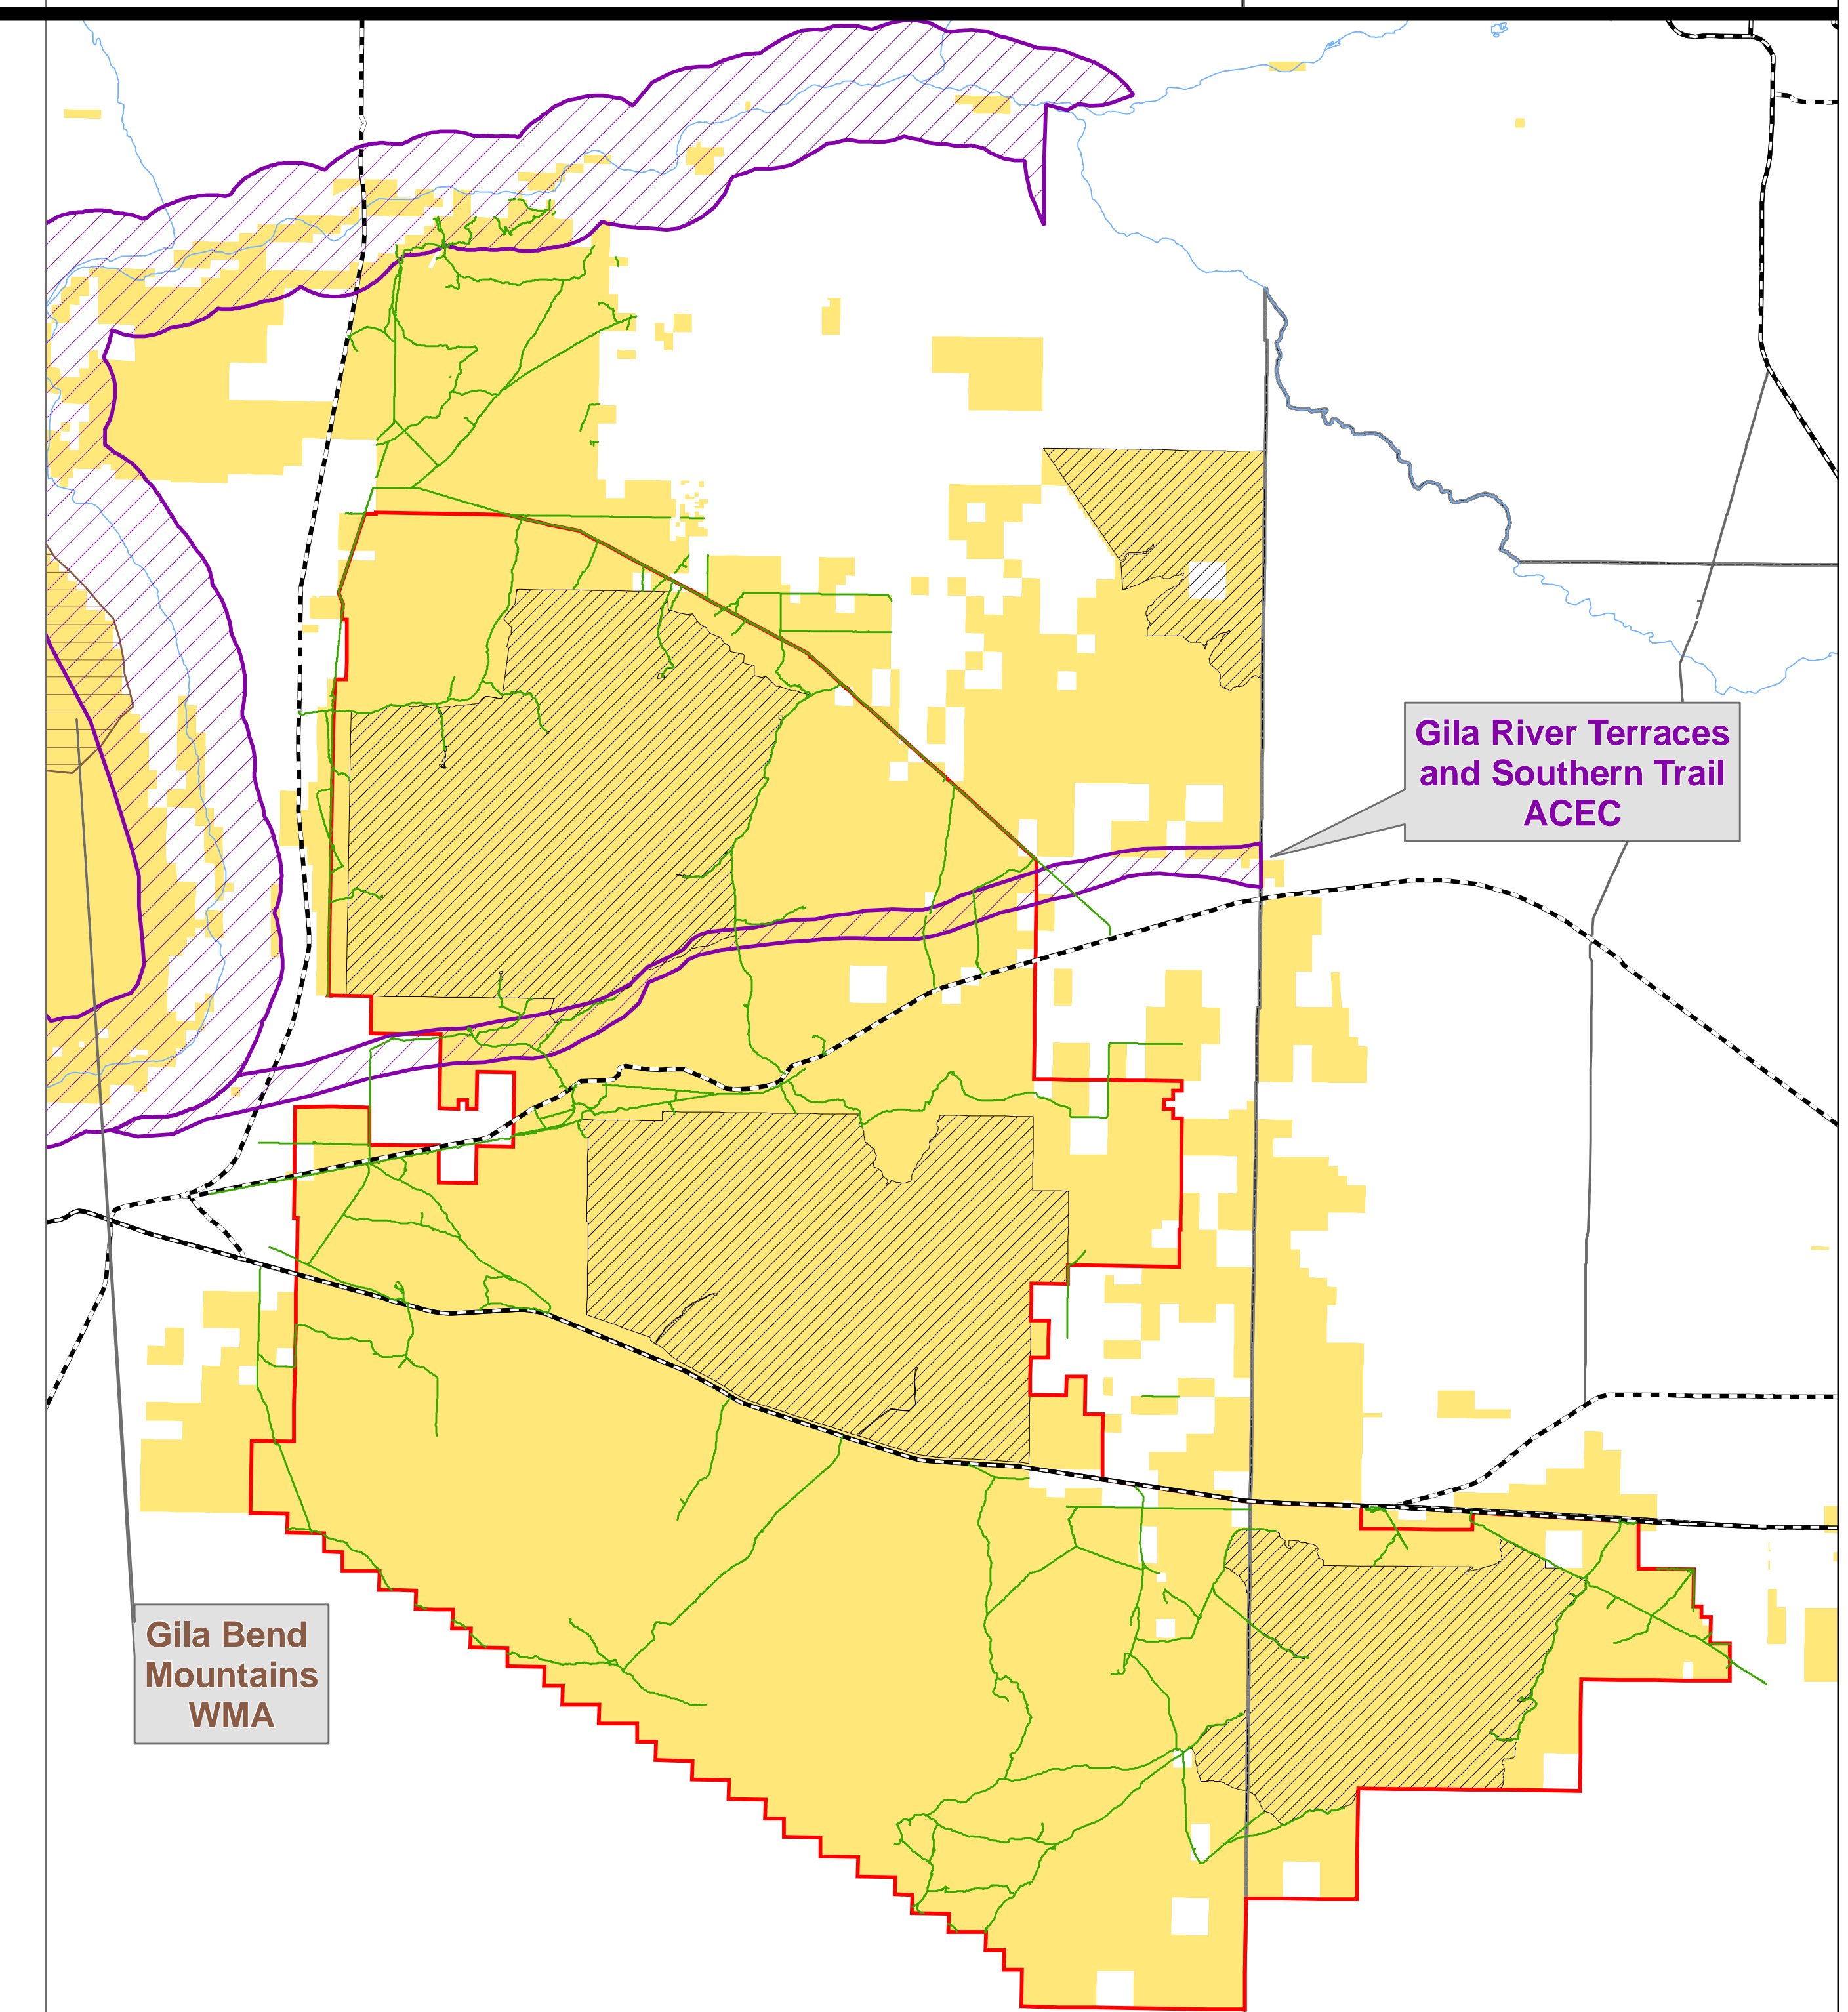

Special Designations and Natural and Cultural Resource Allocations

Alternative A

Special Designations and Natural and Cultural Resource Allocations
Sonoran Desert National Monument

No Existing WMA or CMA Allocations

- Legend**
- Bureau of Land Management
 - Area of Critical Environmental Concern (ACEC)
 - Wilderness Area
 - Route Designations**
 - Open to Vehicles
 - Limited to Vehicles
 - General Reference**
 - County Boundaries
 - Interstate and State Routes
 - Rivers
 - Planning Areas**
 - Sonoran Desert National Monument

Alternative C

Special Designations and Natural and Cultural Resource Allocations
Sonoran Desert National Monument

- Legend**
- Cultural Management Area (CMA)
 - Wildlife Management Area (WMA)
 - Wilderness Area
 - Route Designations**
 - Open to Vehicles
 - Limited to Vehicles
 - General Reference**
 - County Boundaries
 - Interstate and State Routes
 - Rivers
 - Planning Areas**
 - Sonoran Desert National Monument

Alternative D

Special Designations and Natural and Cultural Resource Allocations
Sonoran Desert National Monument

- Legend**
- Area of Critical Environmental Concern (ACEC)
 - Wildlife Management Area (WMA)
 - Wilderness Area
 - Route Designations**
 - Open to Vehicles
 - Limited to Vehicles
 - General Reference**
 - County Boundaries
 - Interstate and State Routes
 - Rivers
 - Planning Areas**
 - Sonoran Desert National Monument