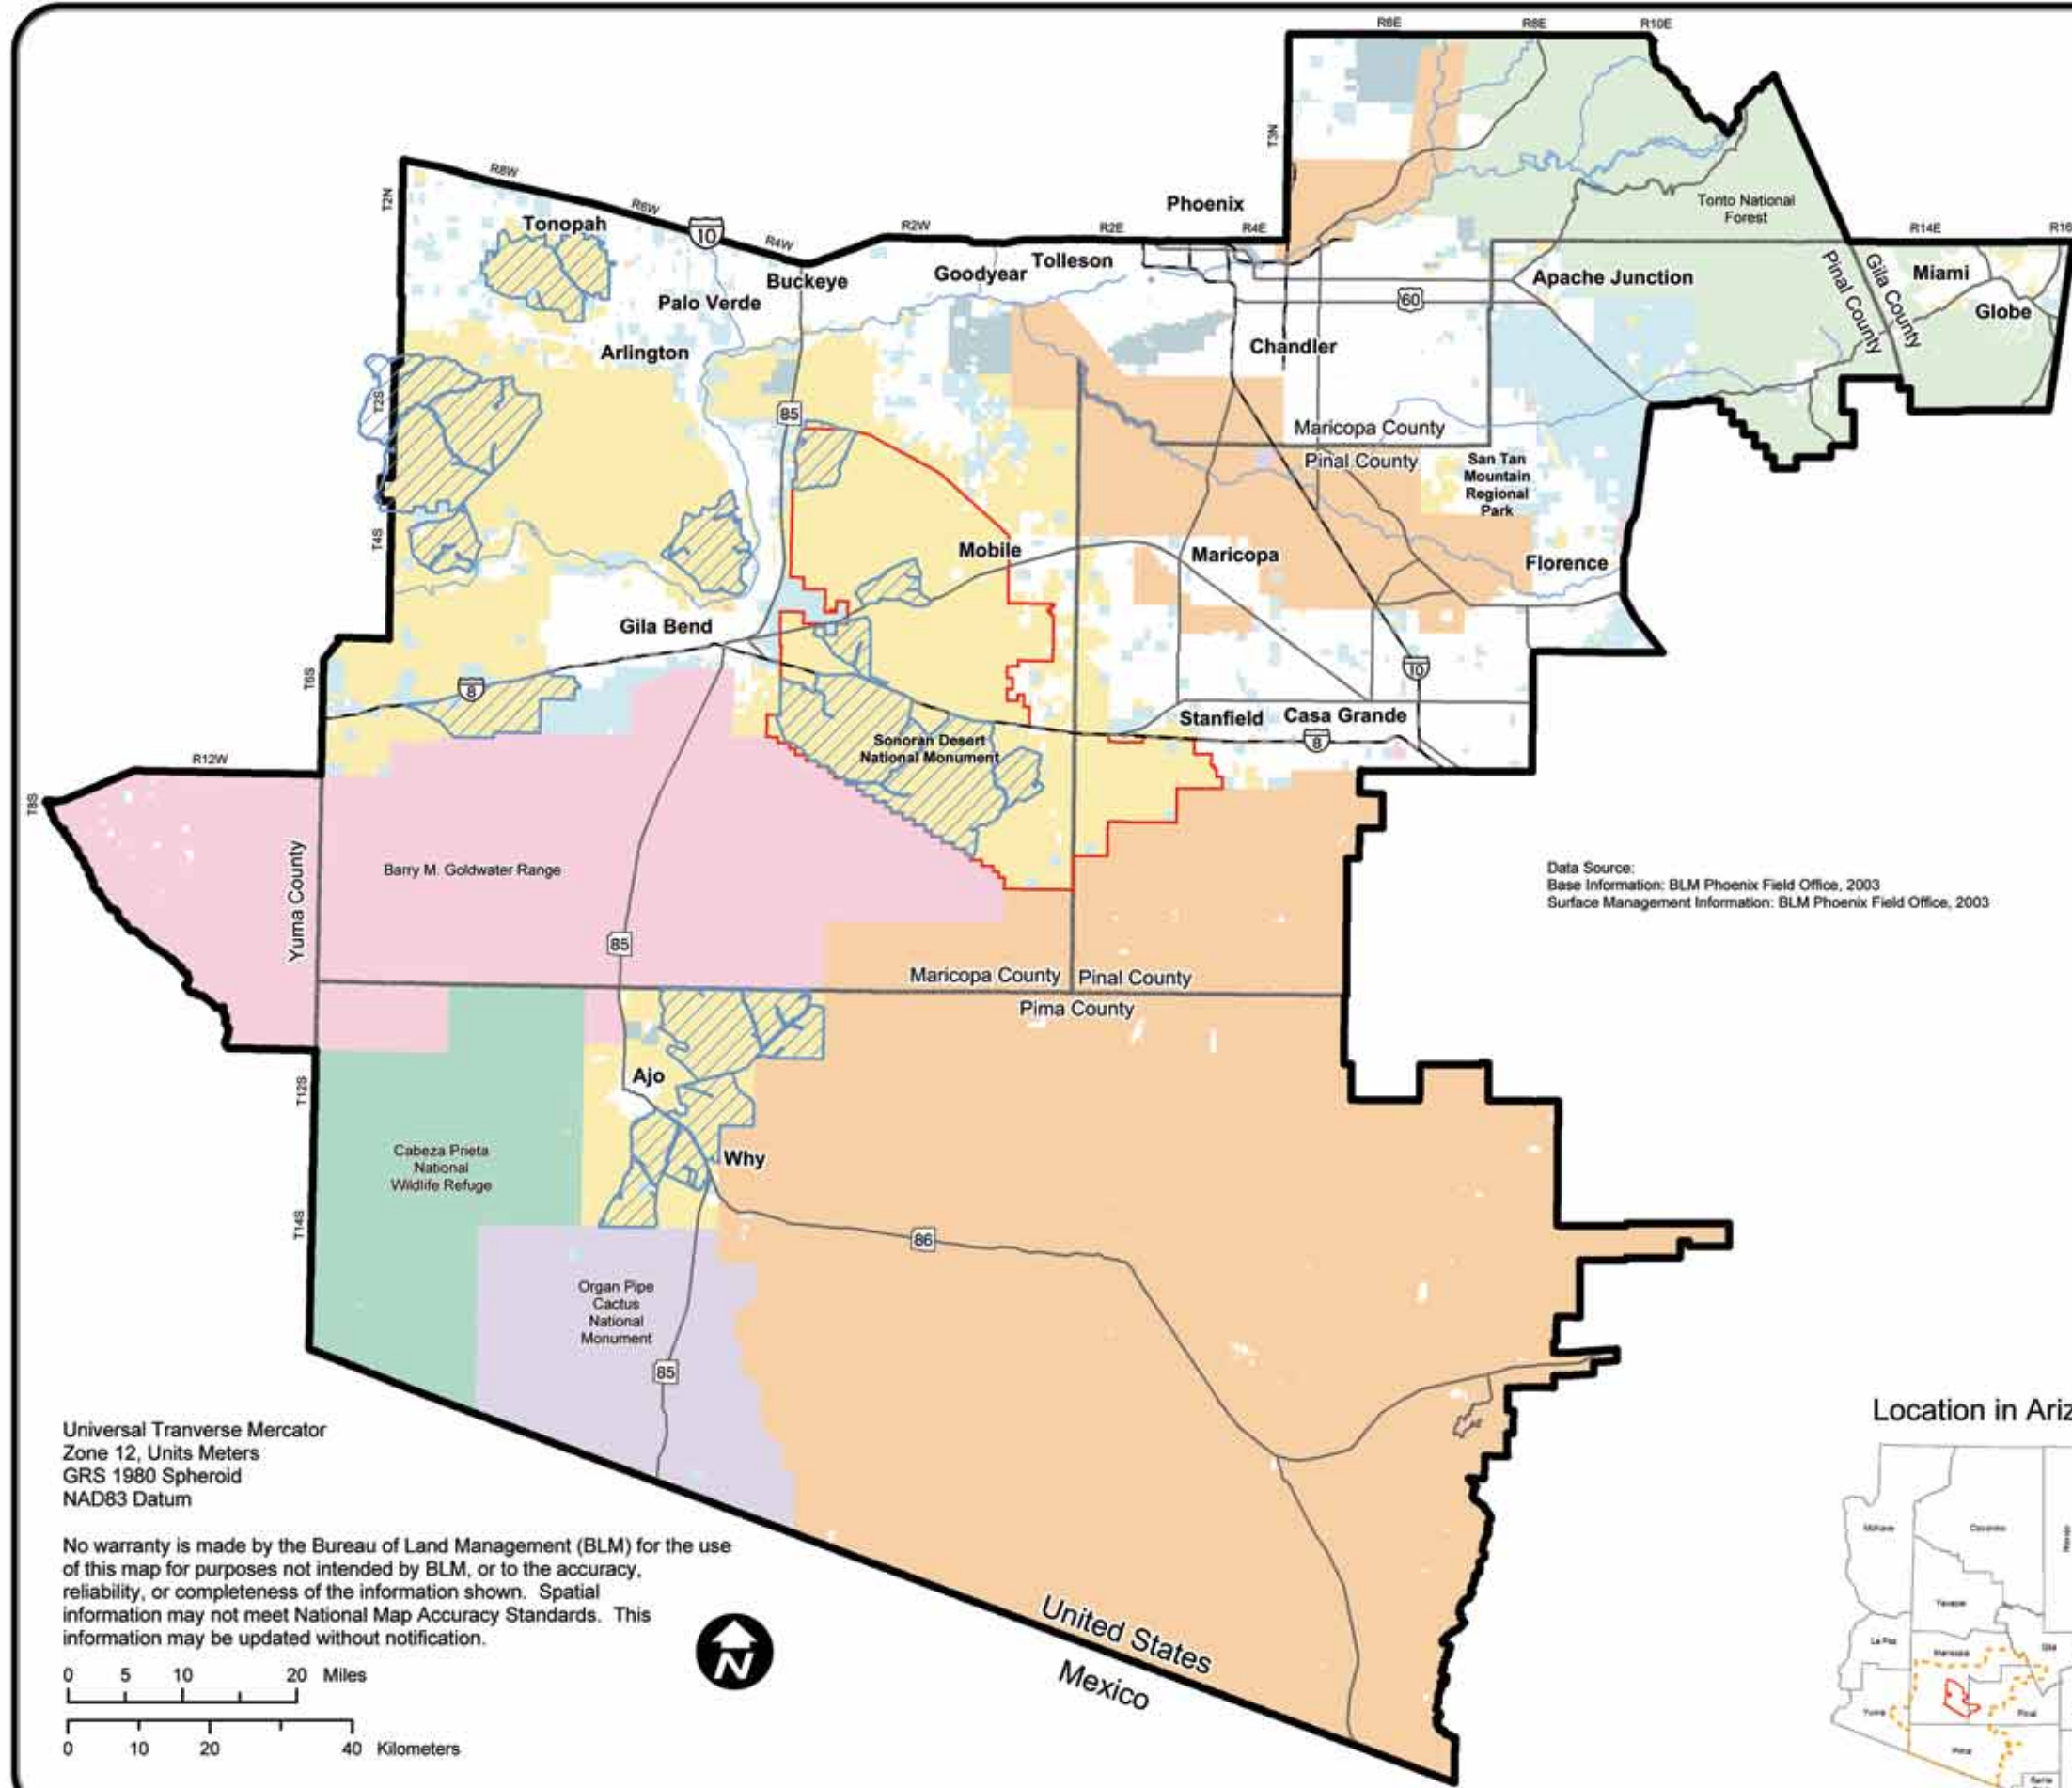

Alternative D Wilderness Characteristics

Phoenix South and Sonoran Desert
National Monument RMPs/EIS

Legend

Maintain or Enhance Wilderness Characteristics

Surface Management

- Bureau of Land Management
- U.S. Forest Service
- National Park Service
- U.S. Fish and Wildlife Service National Wildlife Refuge
- Bureau of Reclamation
- Indian Lands
- Military Reservations
- State
- County, Park and Outdoor Recreation Areas
- Private

Data Source:
Base Information: BLM Phoenix Field Office, 2003
Surface Management Information: BLM Phoenix Field Office, 2003

Location in Arizona

General Reference

- County Boundaries
- Interstate
- State Routes
- Rivers
- Planning Areas**
- Phoenix South
- Sonoran Desert National Monument

Map Produced : January 2005

Universal Transverse Mercator
Zone 12, Units Meters
GRS 1980 Spheroid
NAD83 Datum

No warranty is made by the Bureau of Land Management (BLM) for the use of this map for purposes not intended by BLM, or to the accuracy, reliability, or completeness of the information shown. Spatial information may not meet National Map Accuracy Standards. This information may be updated without notification.

United States
Mexico