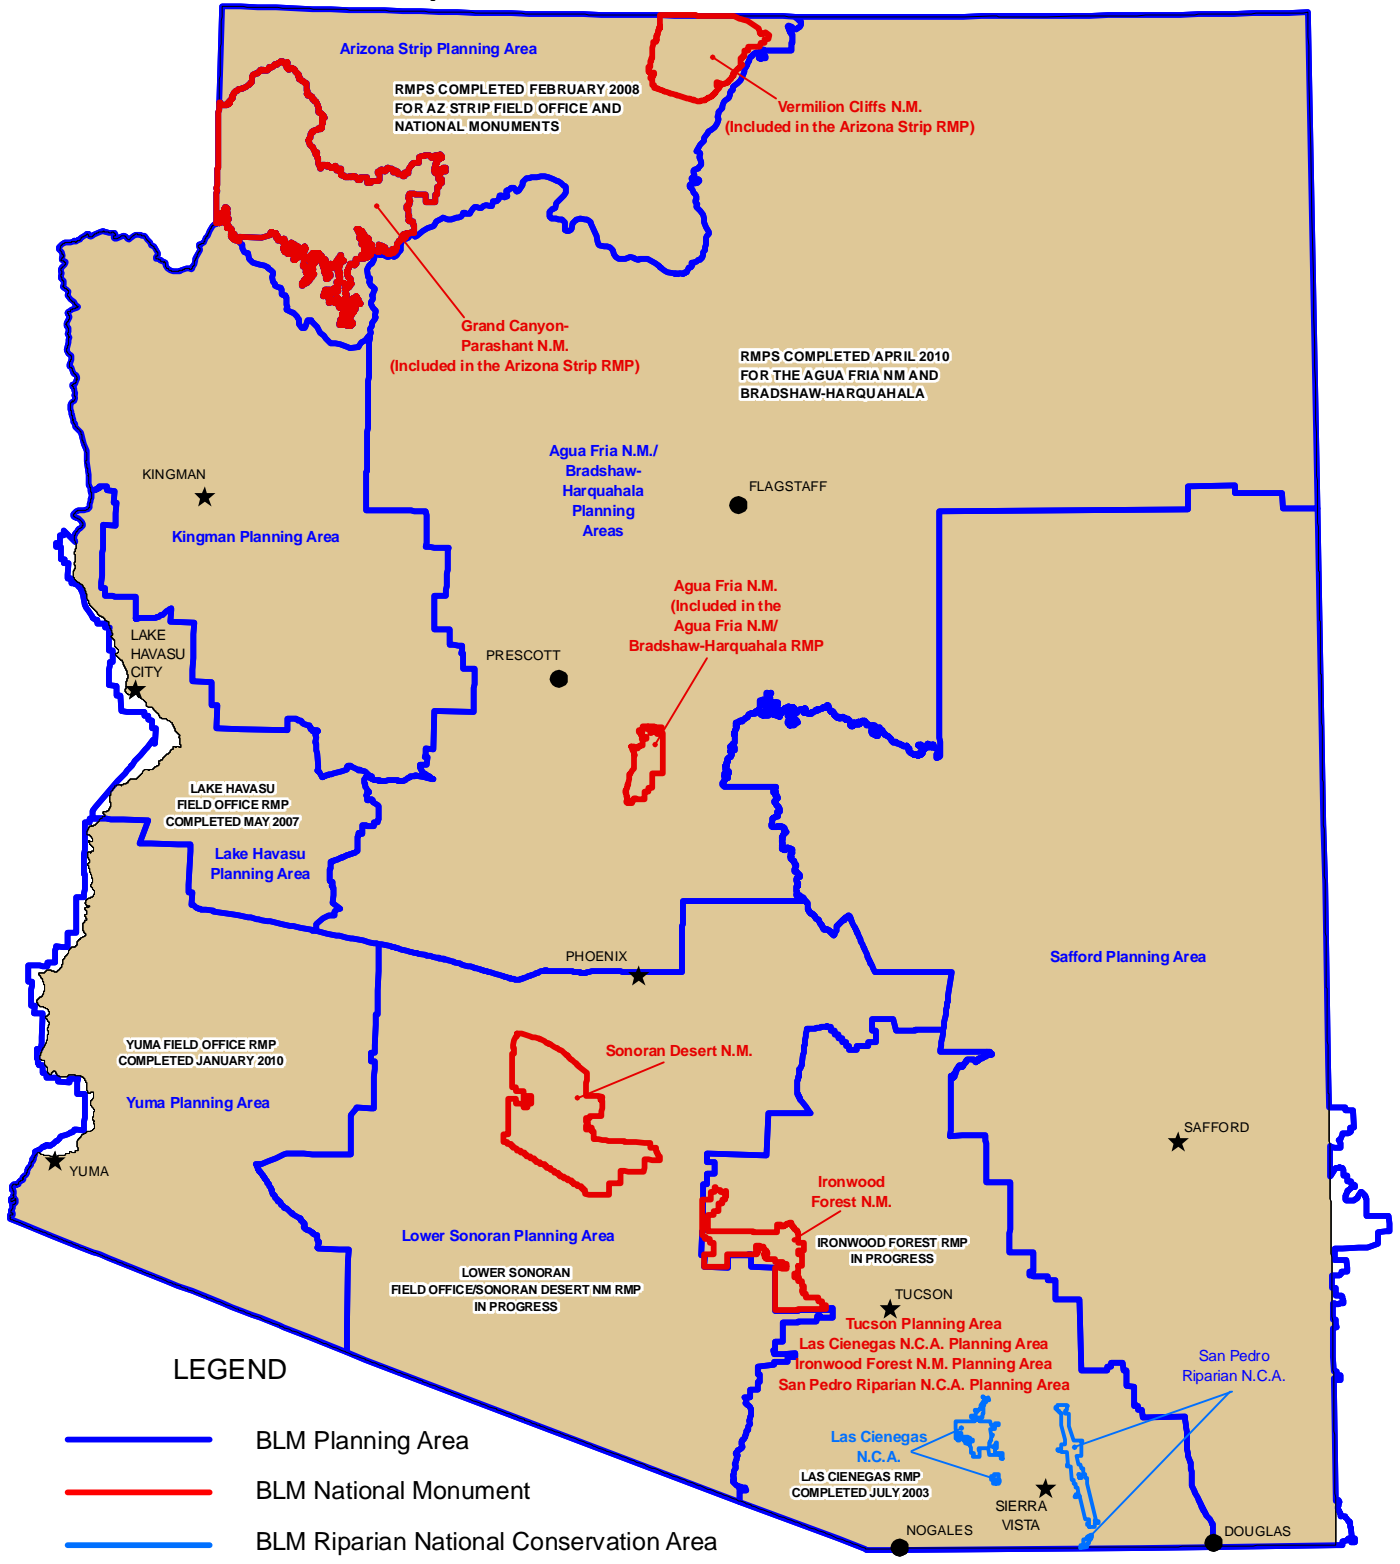

Arizona BLM Planning Areas 2010

★ St. George, UT

LEGEND

- BLM Planning Area
- BLM National Monument
- BLM Riparian National Conservation Area
- ★ BLM Office Location
- Other Cities