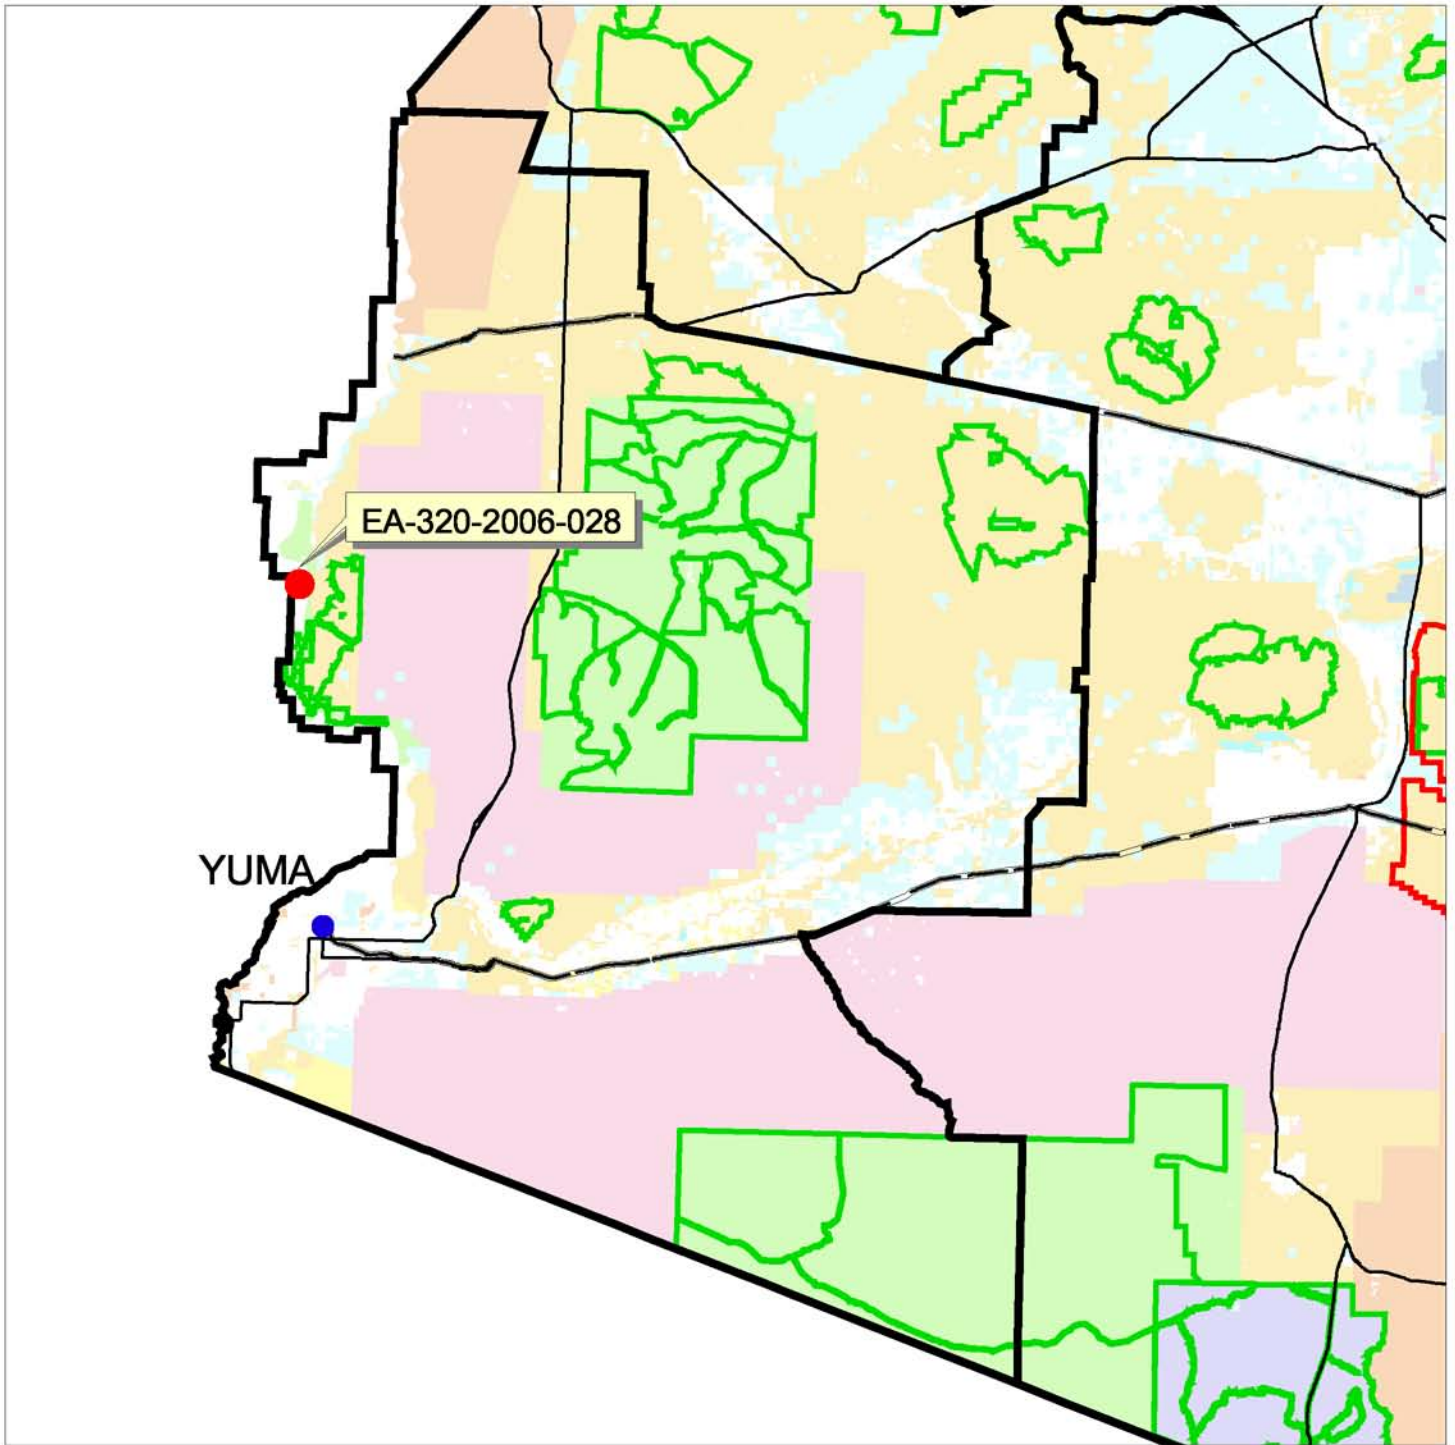

Issue of 5-year Lease Recreation Concession Lease at Walter's Camp

UNITED STATES DEPARTMENT OF THE INTERIOR
BUREAU OF LAND MANAGEMENT
ARIZONA STATE OFFICE

Map printed on July 25, 2006
Map produced by the BLM, Arizona State Office

LAND STATUS LEGEND

Private	BOR
State	City, County, & State Park
BLM	State Wildlife Area
USFS	County Lands
Indian Lands	BLM National Monuments
Military	National Conservation Areas
NPS	Wilderness
FWS	

LOCATION MAP