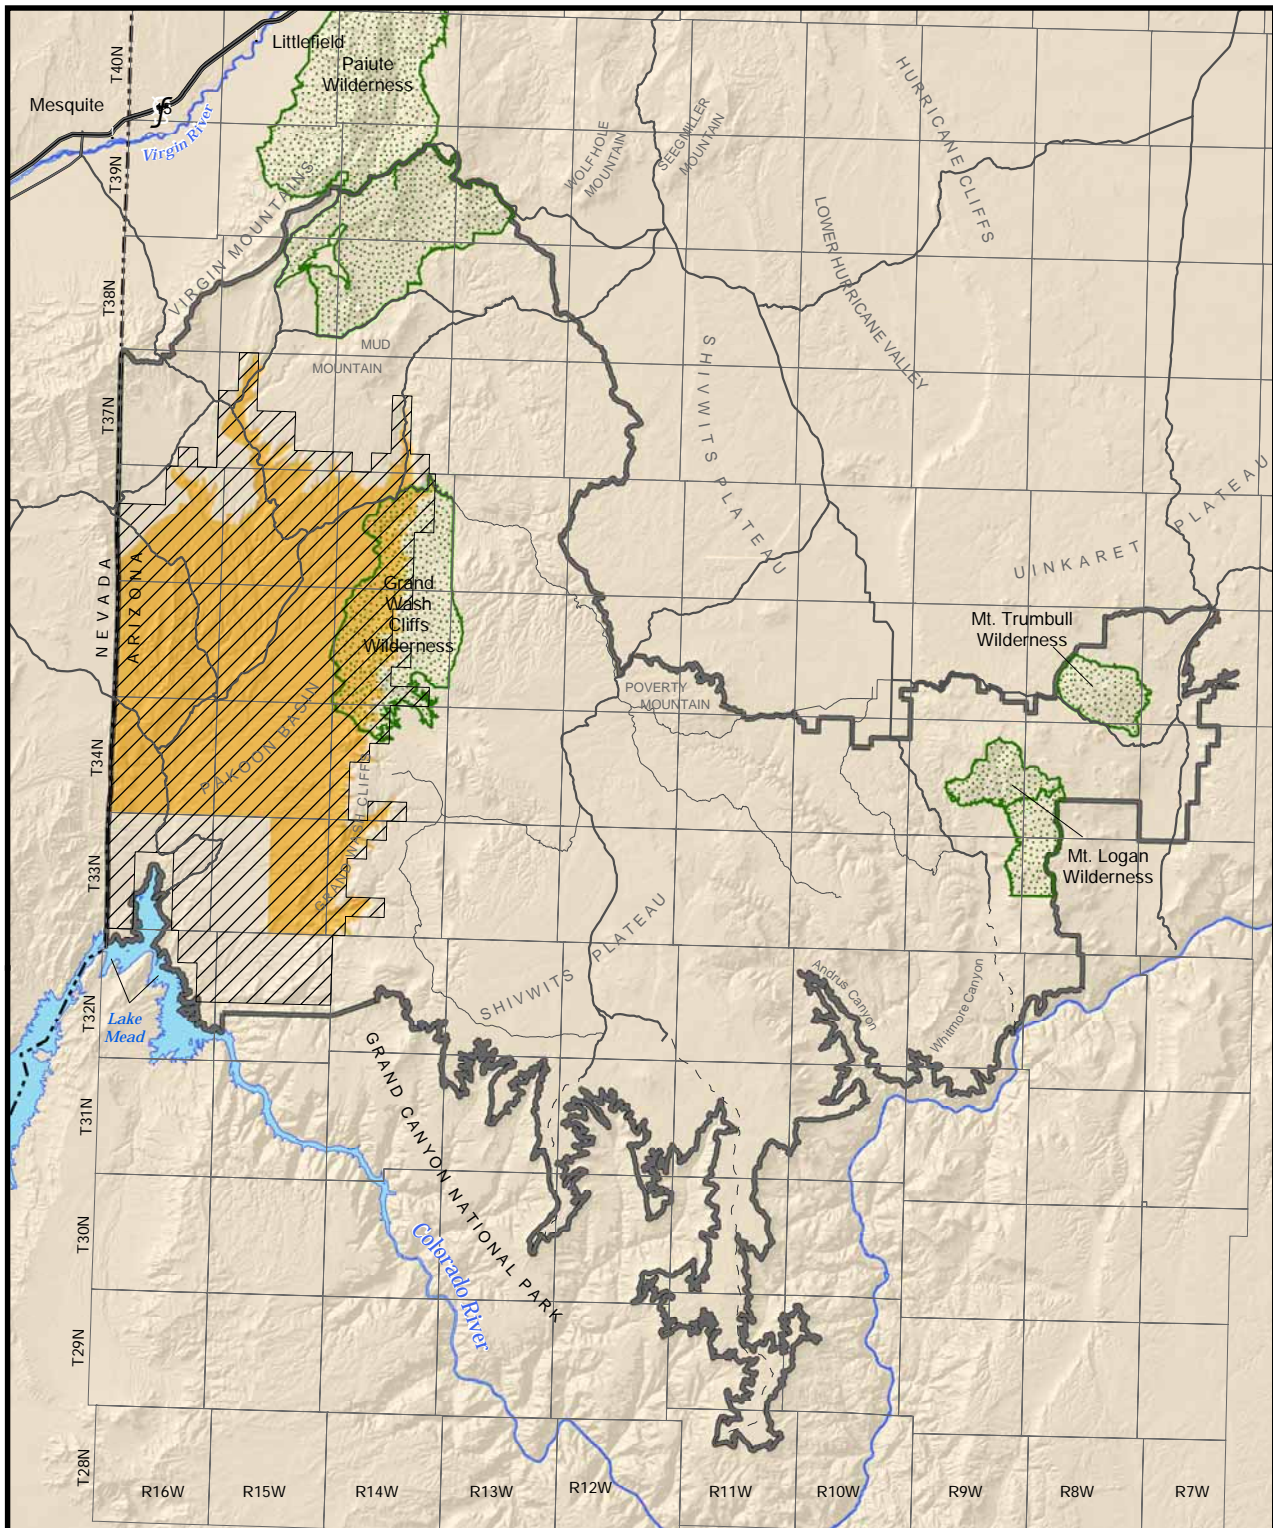

Map 2.6 Desert Tortoise Habitat

**Map 2.6
Desert Tortoise Habitat**

Note: Decisions in this document only apply to Bureau of Land Management (BLM) and National Park Service (NPS) lands in the Planning Area.

- Desert Tortoise Critical Habitat
- Surveyed Desert Tortoise Habitat
- Wilderness
- Monument Boundary
- State Boundary

- **Transportation**
- Interstate
- Highway
- Major Route
- Secondary Route
- 4WD Route

Prepared by
Arizona Strip GIS Team
December 2007