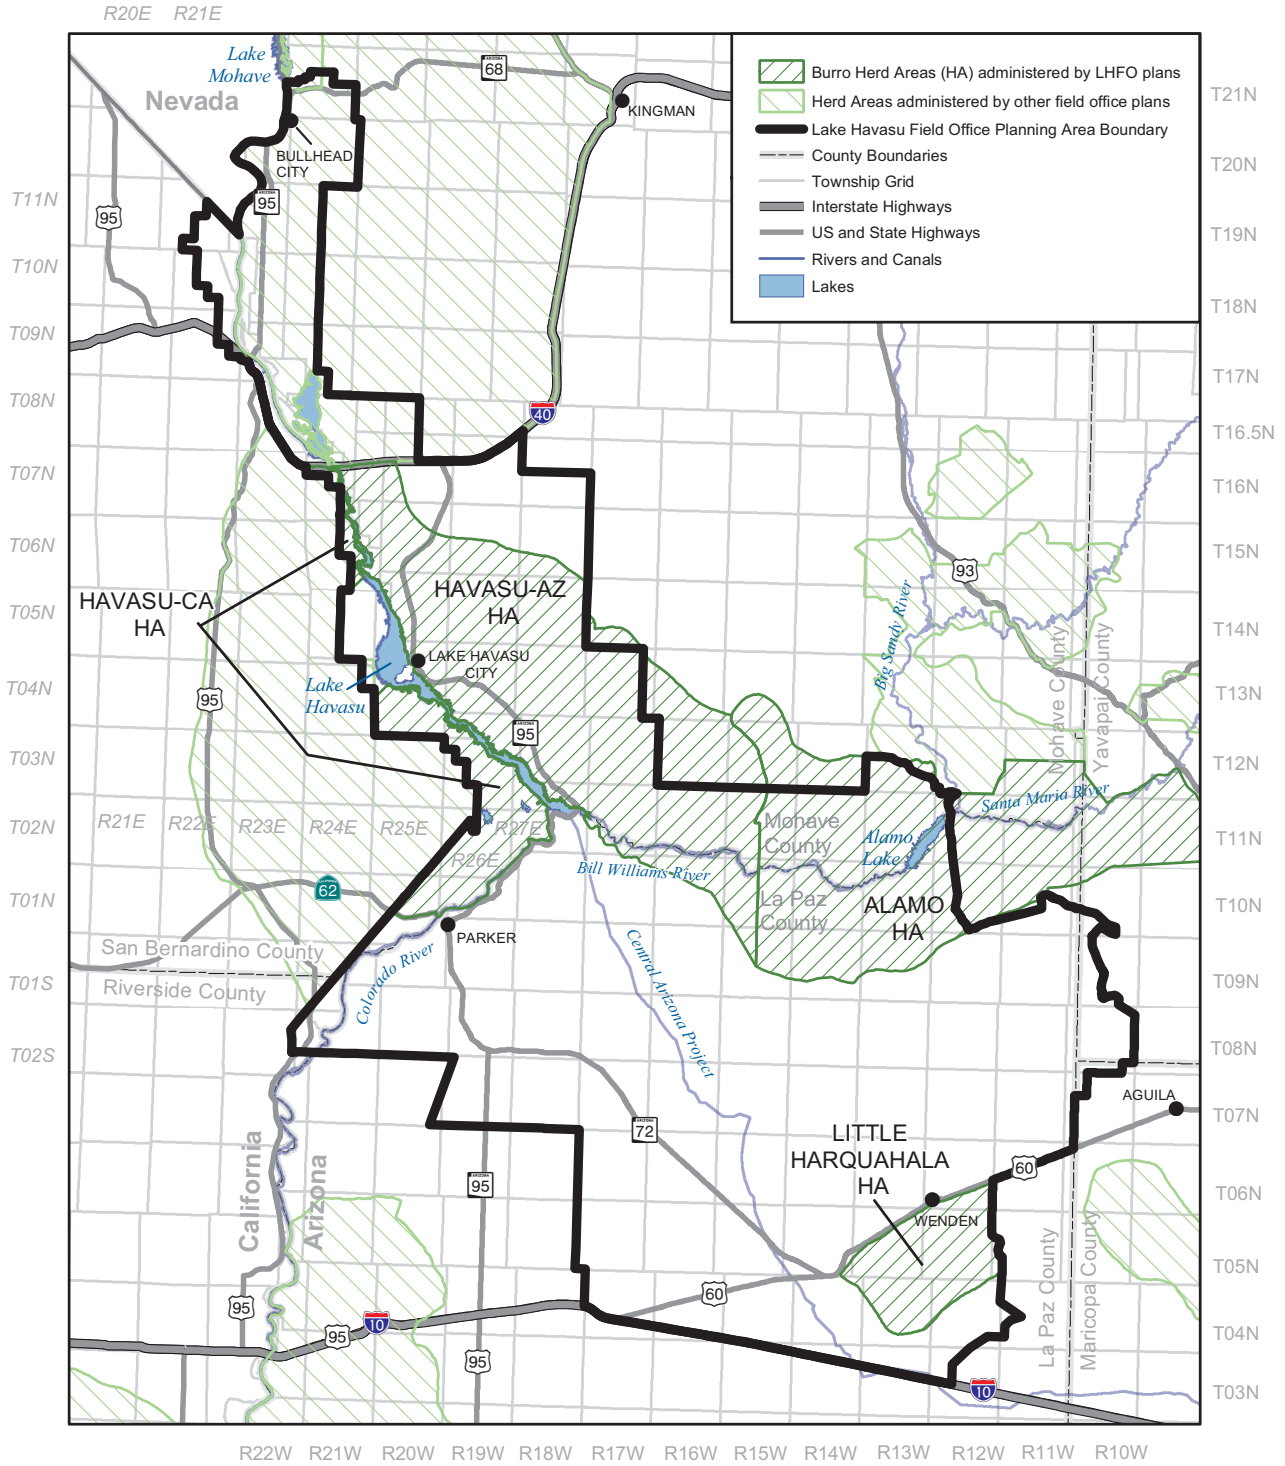

Map 34 Wild Horse and Burro Herd Areas

LAKE HAVASU FIELD OFFICE
 Record of Decision /
 Approved Resource Management Plan

The Bureau of Land Management makes no warranties, implied or expressed, with respect to information shown on this map.