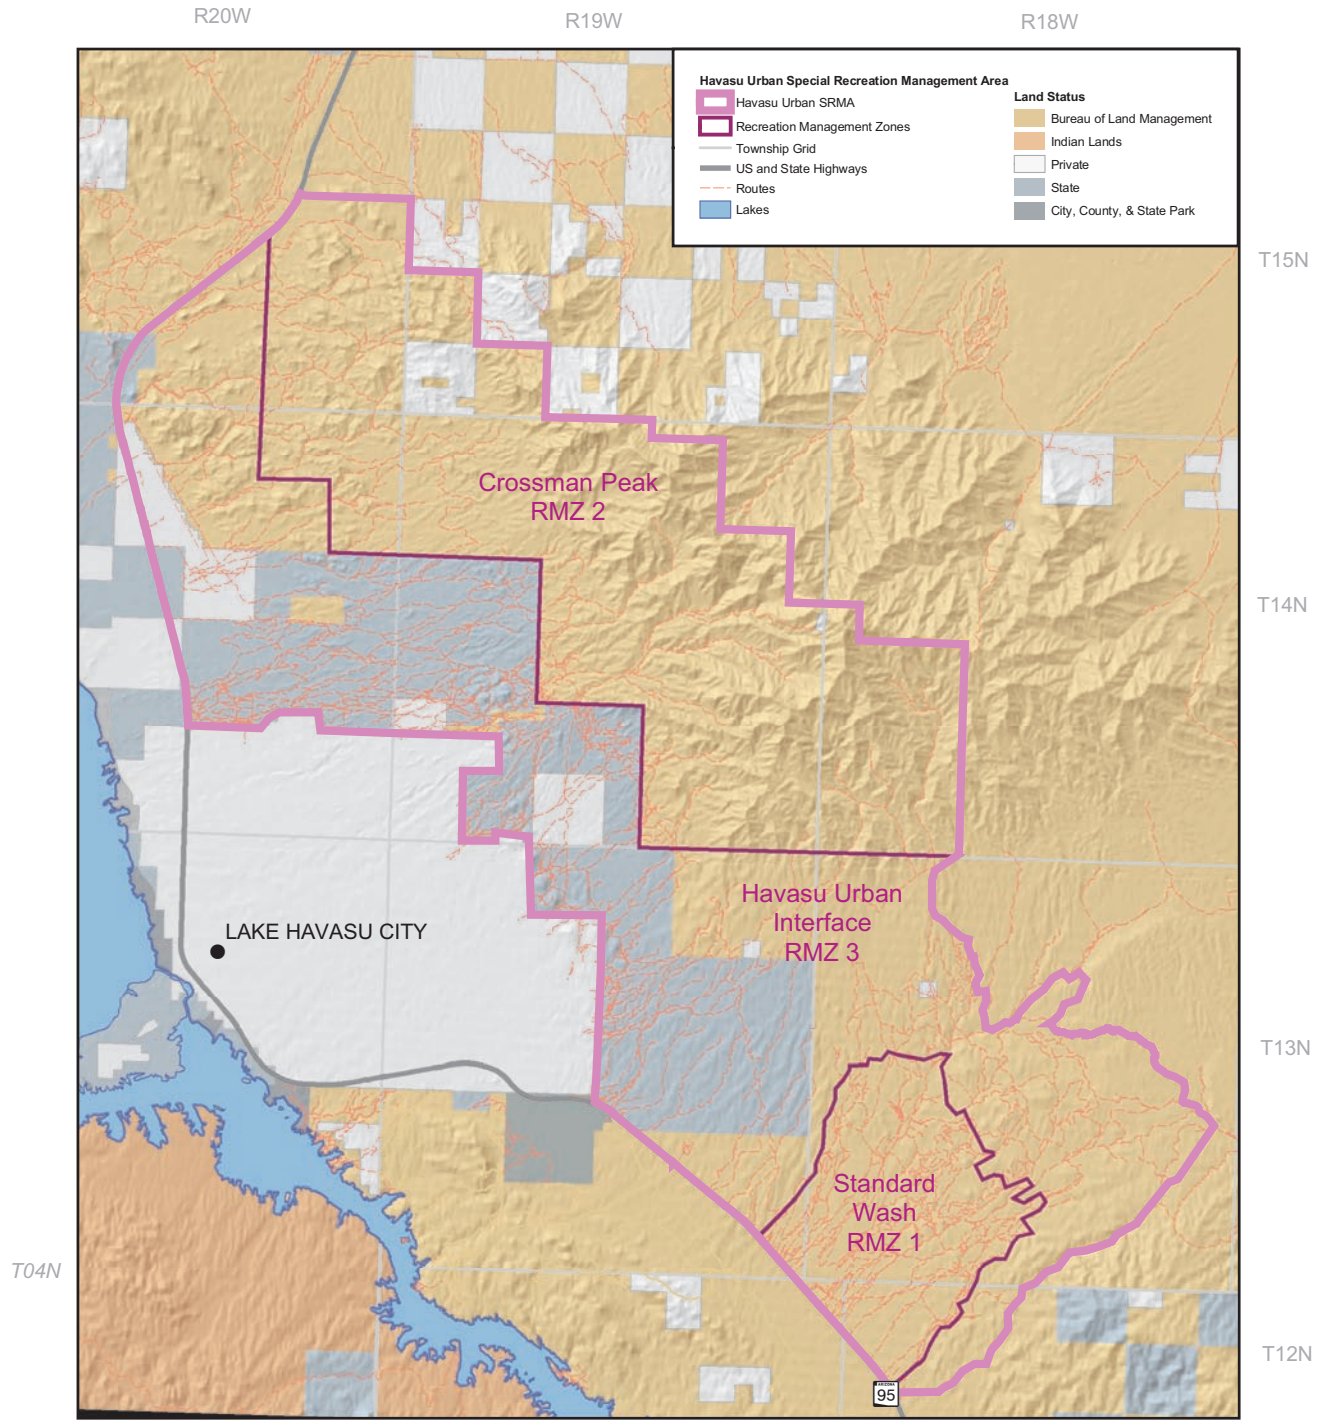

Map 24 Havasu Urban Special Recreation Management Area

LAKE HAVASU FIELD OFFICE

Record of Decision /
Approved Resource Management Plan

UNITED STATES DEPARTMENT OF THE INTERIOR
Bureau of Land Management

The Bureau of Land Management makes no warranties, implied or expressed, with respect to information shown on this map.