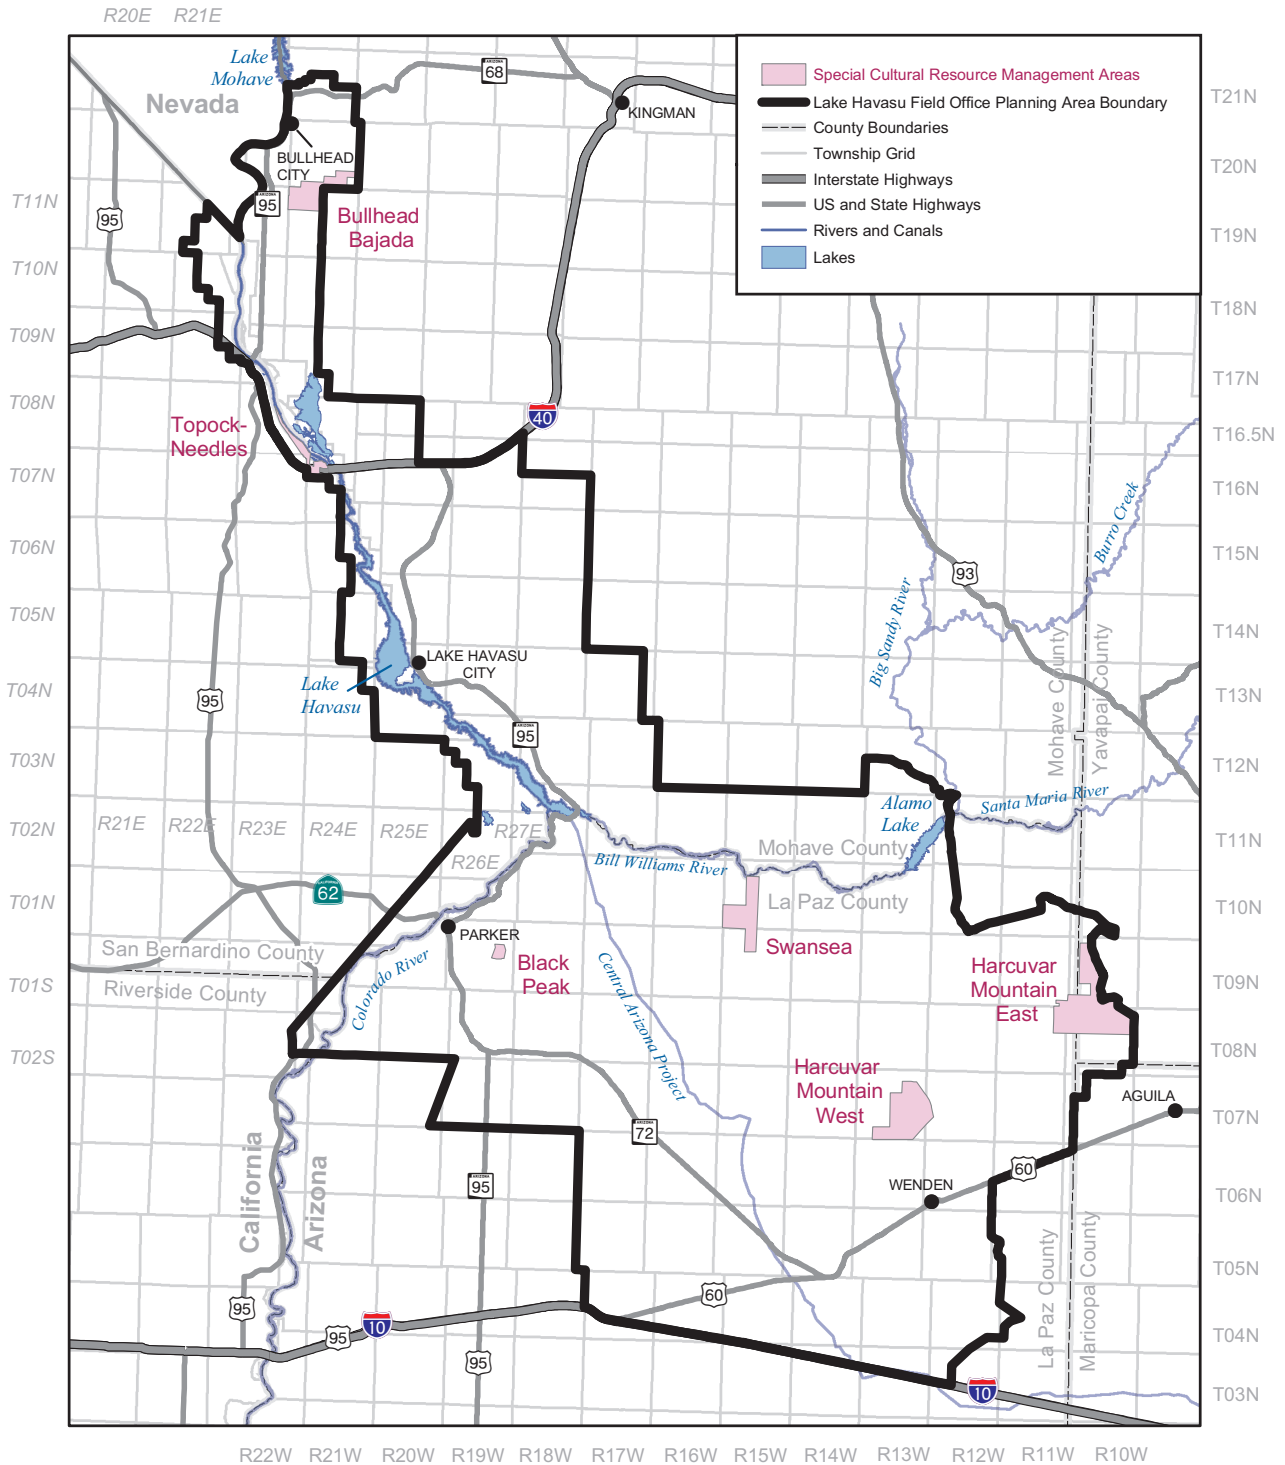

Map 12 Special Cultural Resource Management Areas

LAKE HAVASU FIELD OFFICE

Record of Decision /
Approved Resource Management Plan

UNITED STATES DEPARTMENT OF THE INTERIOR
Bureau of Land Management

The Bureau of Land Management makes no warranties, implied or expressed, with respect to information shown on this map.