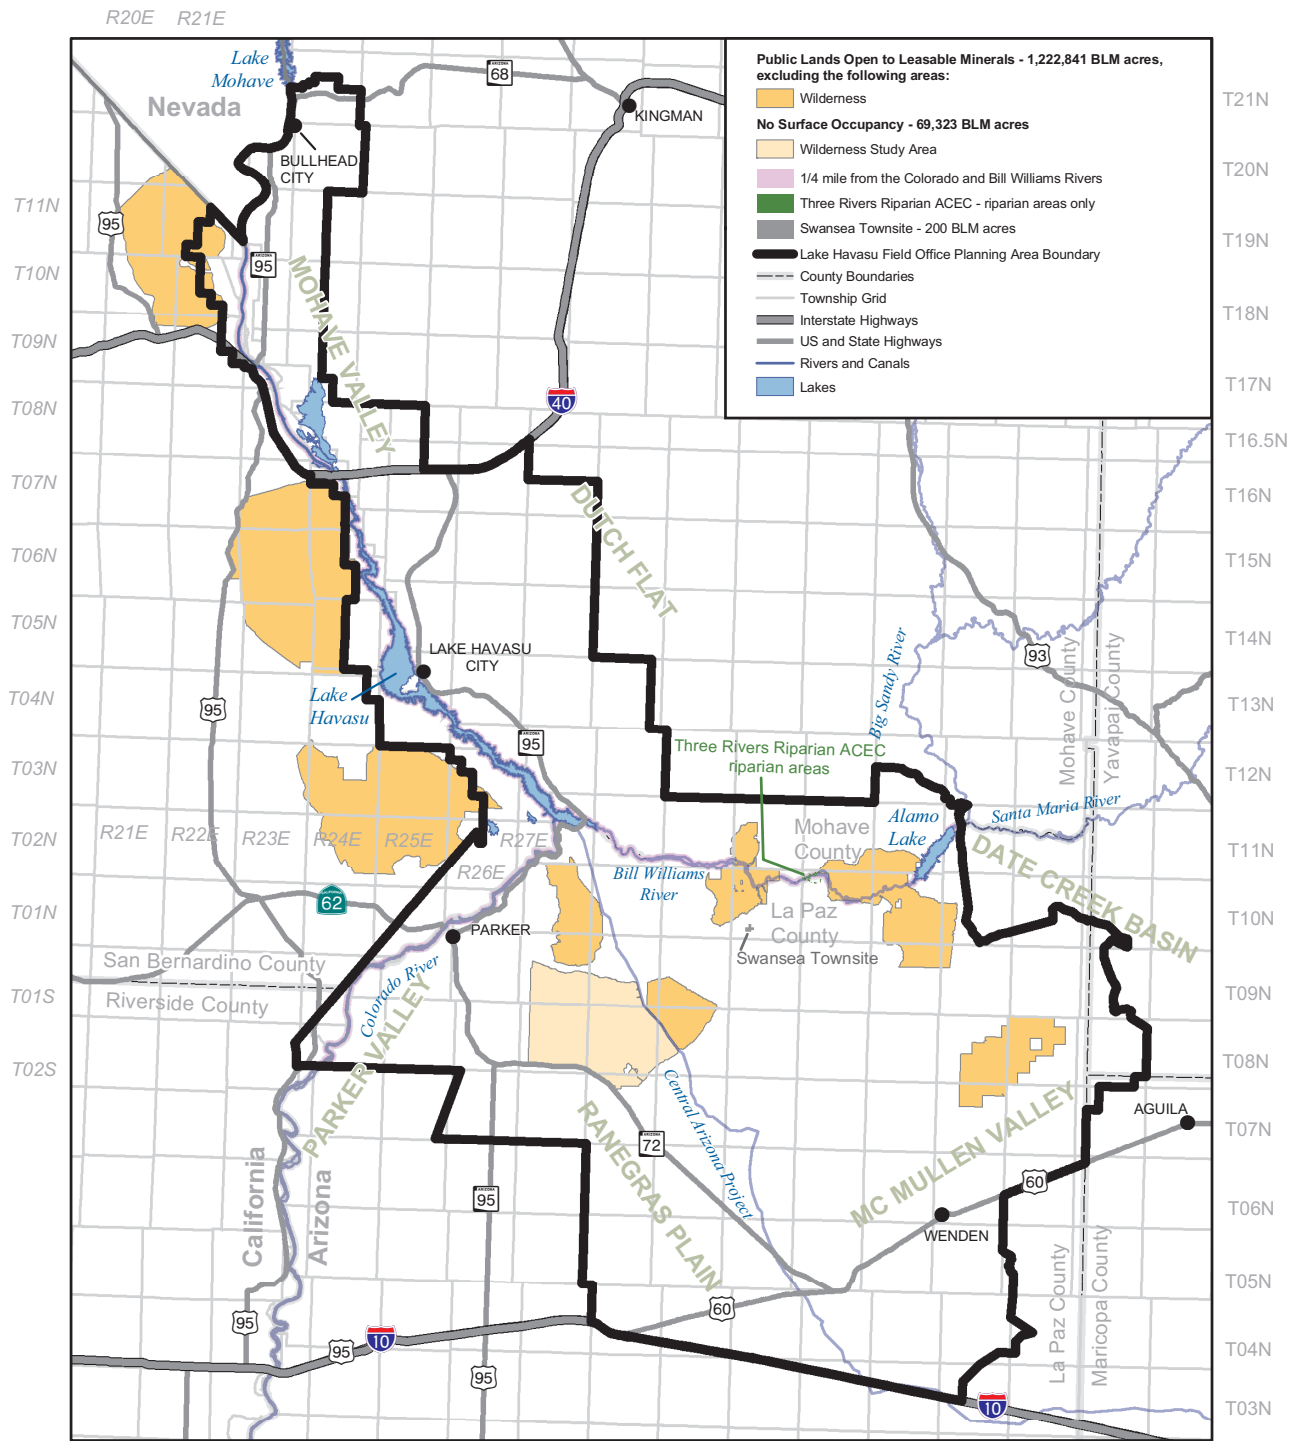

Map 17 Leasable Minerals

LAKE HAVASU FIELD OFFICE
Record of Decision /
Approved Resource Management Plan

UNITED STATES DEPARTMENT OF THE INTERIOR
Bureau of Land Management

The Bureau of Land Management makes no warranties, implied or expressed, with respect to information shown on this map.