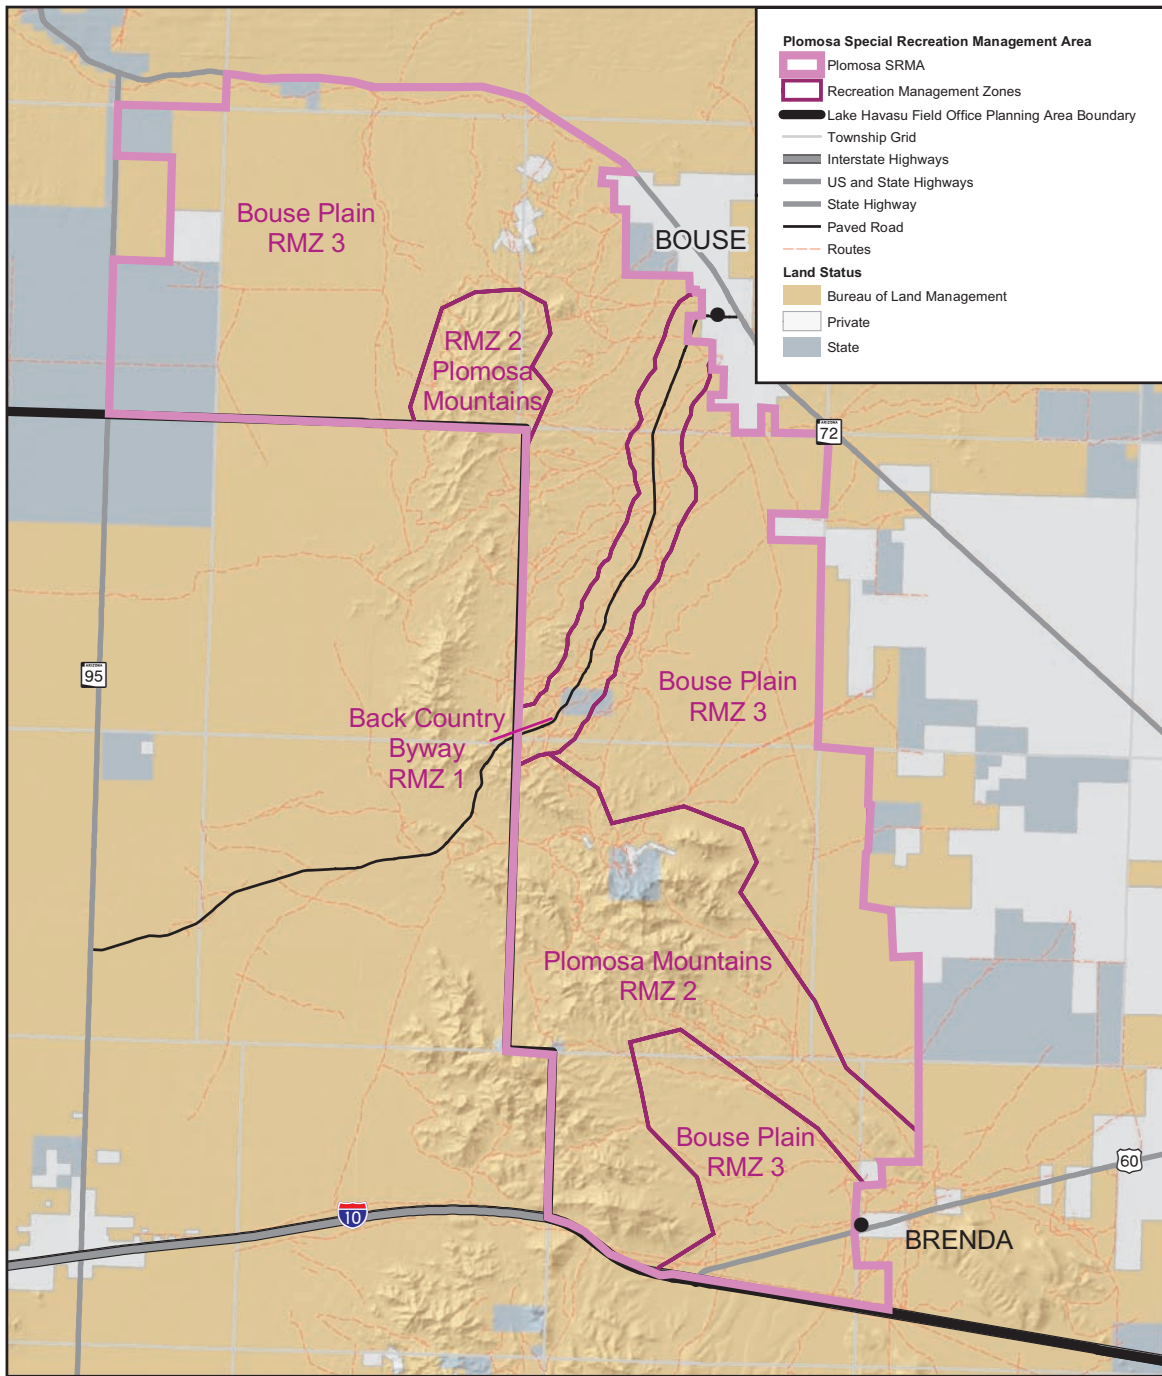

Map 25 Plomosa Special Recreation Management Area

LAKE HAVASU FIELD OFFICE

Record of Decision /
Approved Resource Management Plan

UNITED STATES DEPARTMENT OF THE INTERIOR
Bureau of Land Management

The Bureau of Land Management makes no warranties, implied or expressed, with respect to information shown on this map.