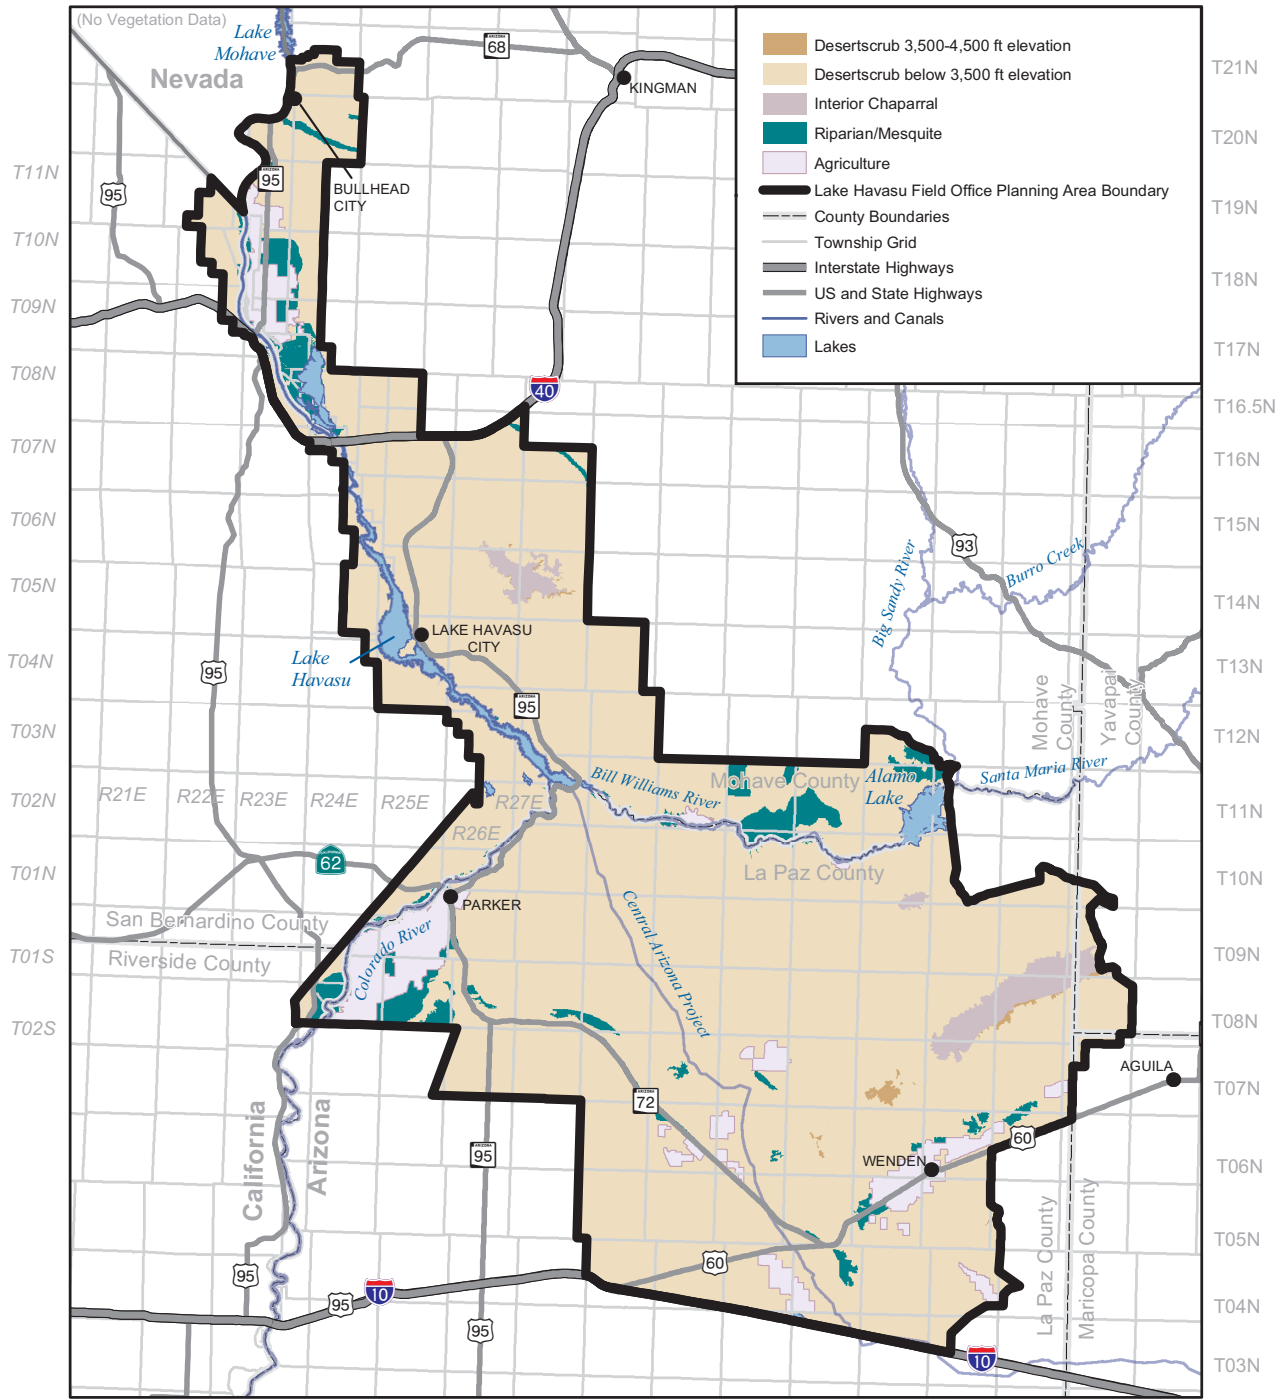

Map 13 Vegetation Communities for Fire Management

R20E R21E

R22W R21W R20W R19W R18W R17W R16W R15W R14W R13W R12W R11W R10W

LAKE HAVASU FIELD OFFICE

Record of Decision /
Approved Resource Management Plan

UNITED STATES DEPARTMENT OF THE INTERIOR
Bureau of Land Management

The Bureau of Land Management makes no warranties, implied or expressed, with respect to information shown on this map.

May 2007