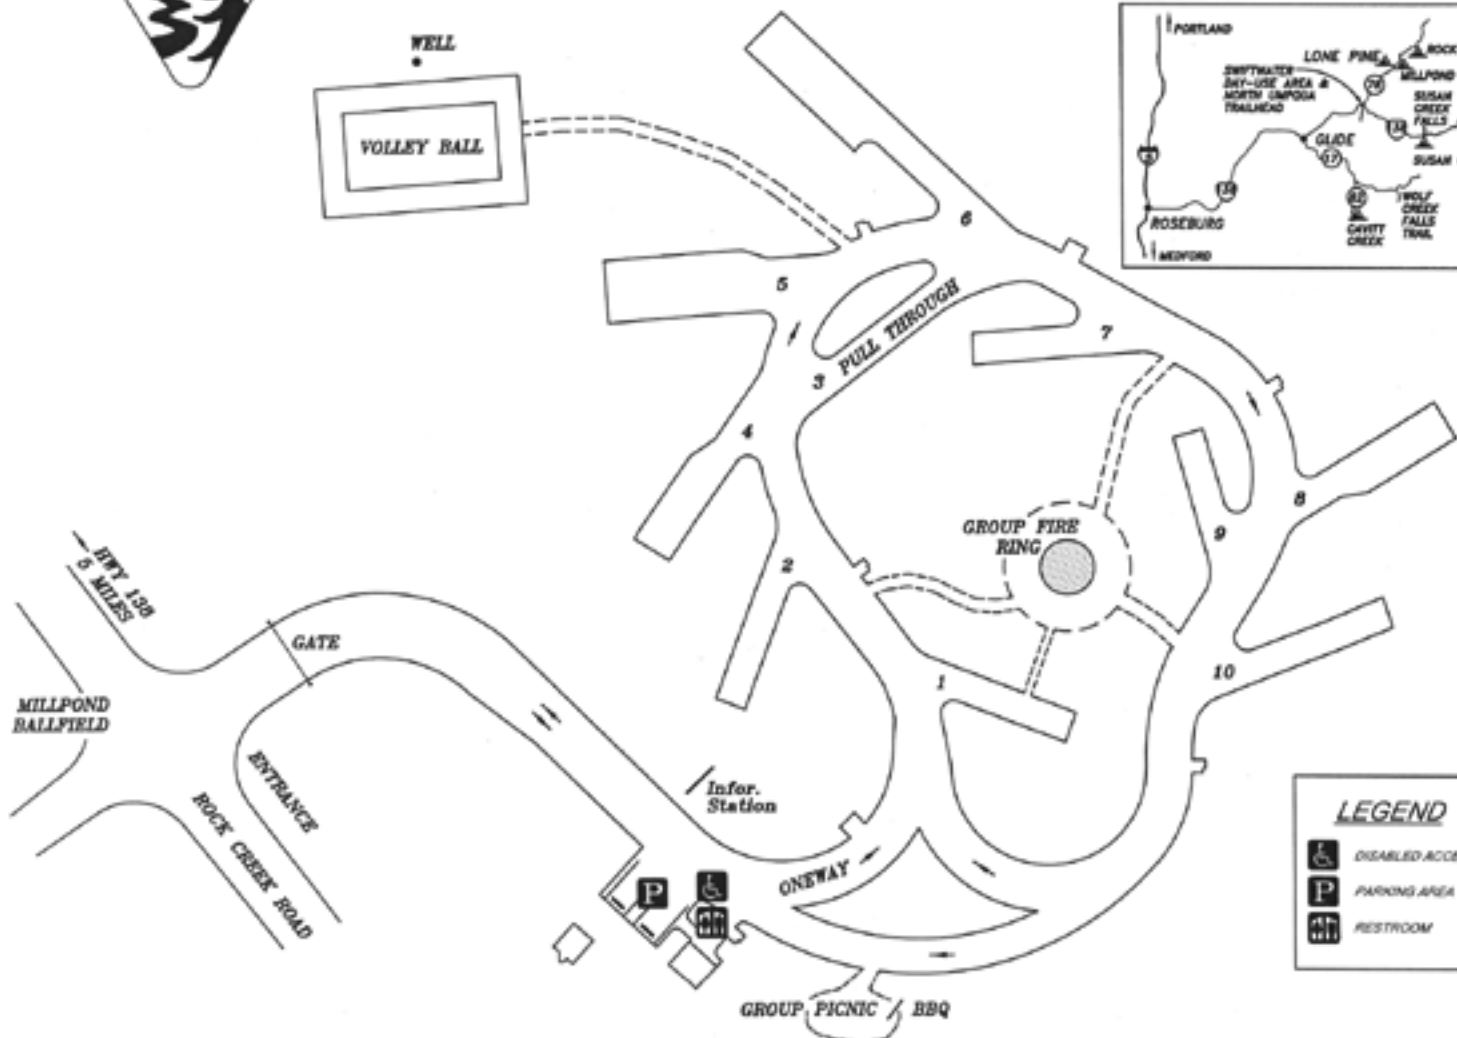

LONE PINE RECREATION SITE

LEGEND

- DISABLED ACCESS
- PARKING AREA
- RESTROOM