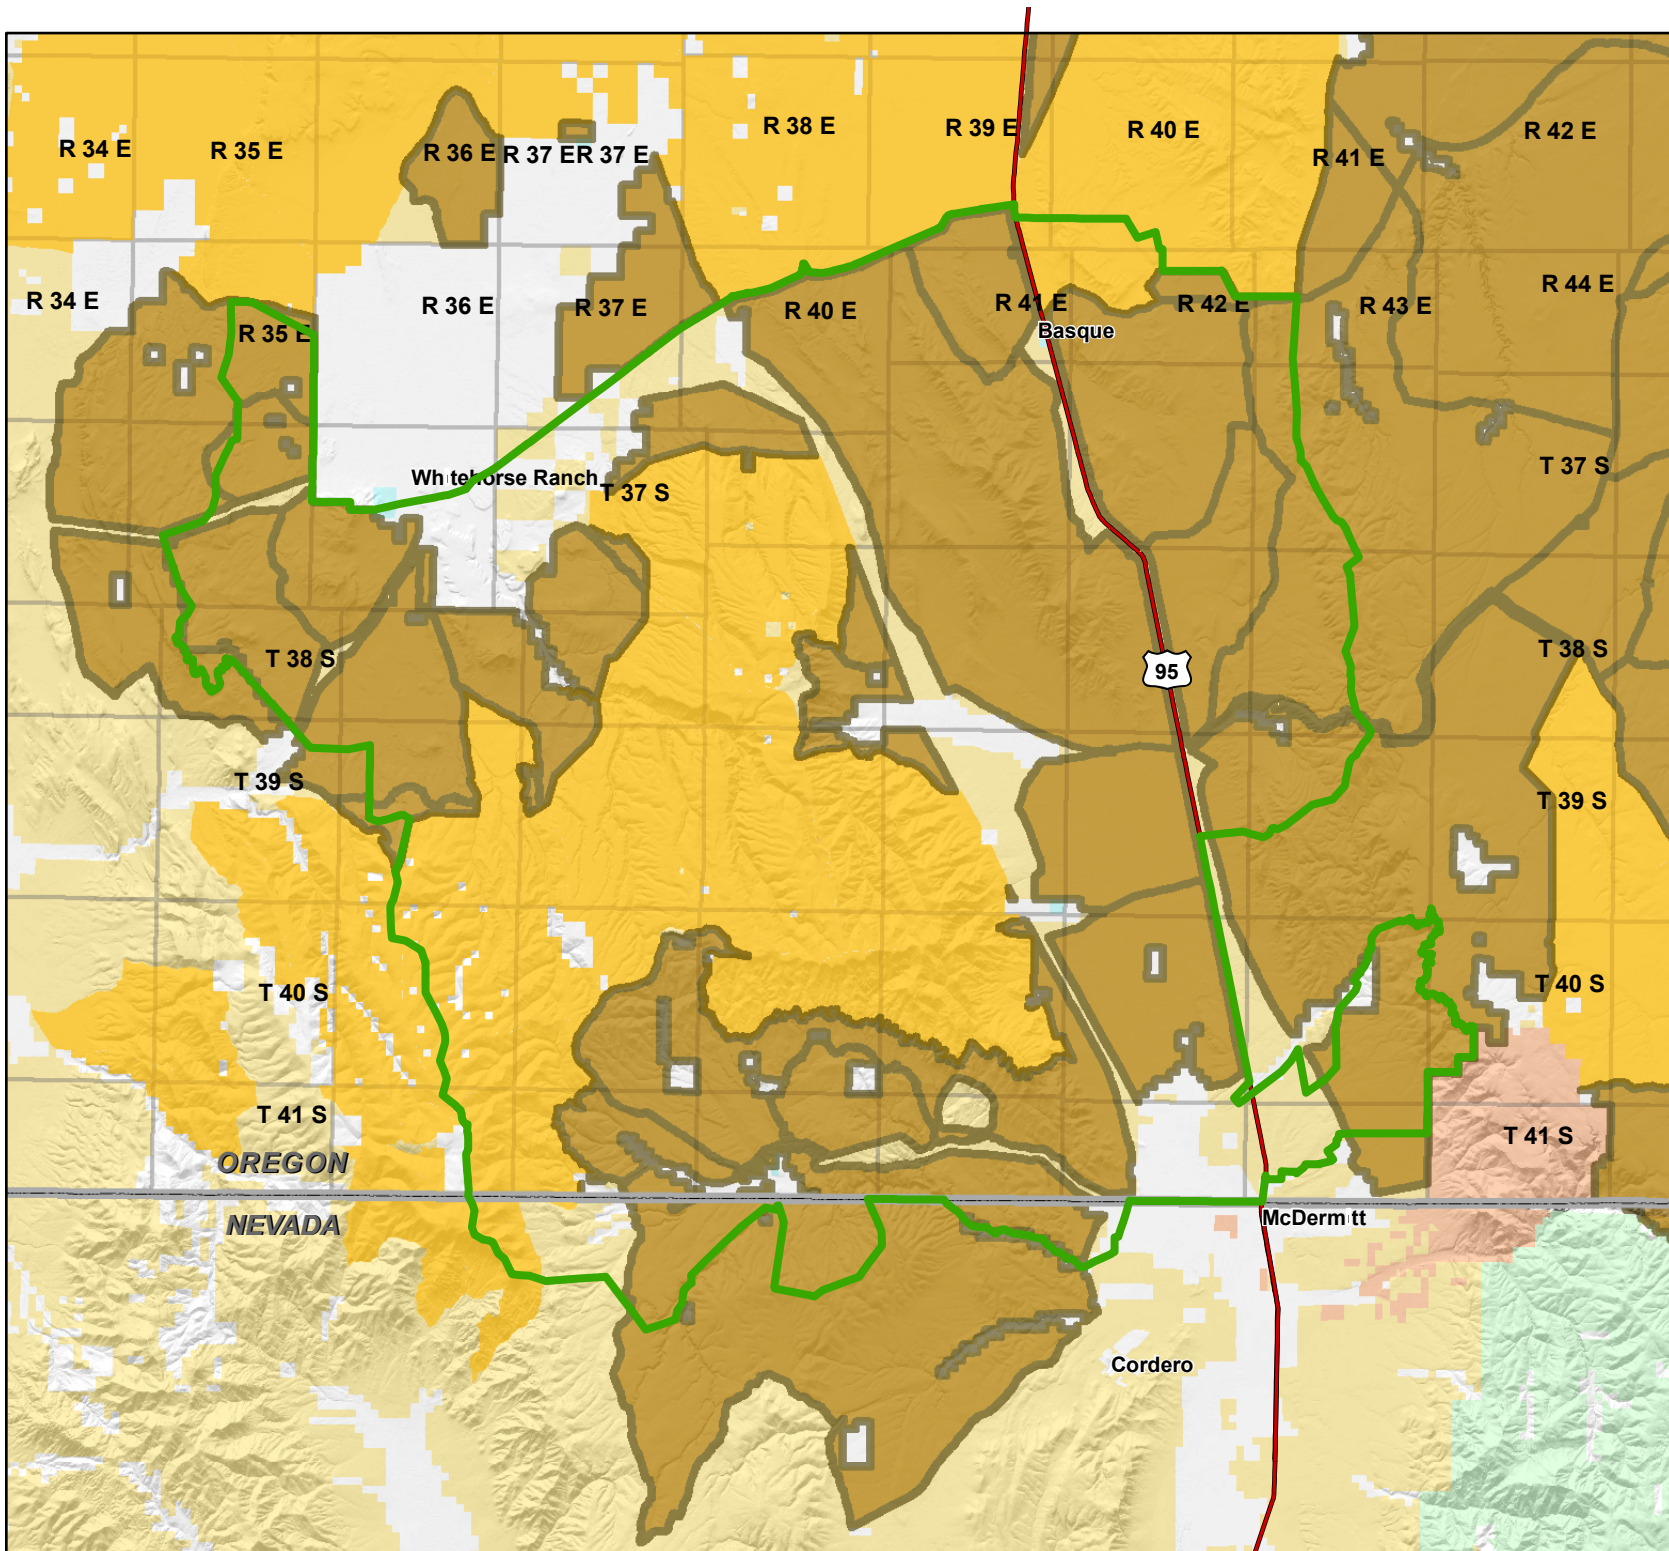

**Trout Creek Assessment Area:
Wilderness Study Areas &
Status of Wilderness
Characteristic Inventory Units**

Legend

- Assessment Area
- Oregon State Boundary
- Preliminary BLM Wilderness Characteristic Units
- BLM Wilderness Study Area
- Bureau of Land Management
- Bureau of Indian Affairs
- Other Federal
- U.S. Forest Service
- Private
- State Lands

U.S. Department of Interior
Bureau of Land Management

Vale District
February 11, 2010

No warranty is made by the Bureau of Land Management as to the accuracy, reliability, or completeness of these data of individual or aggregate use with other data. Original data were compiled from various sources. This information may not meet National Map Accuracy Standards. This product was developed through digital means and may be updated without notification.